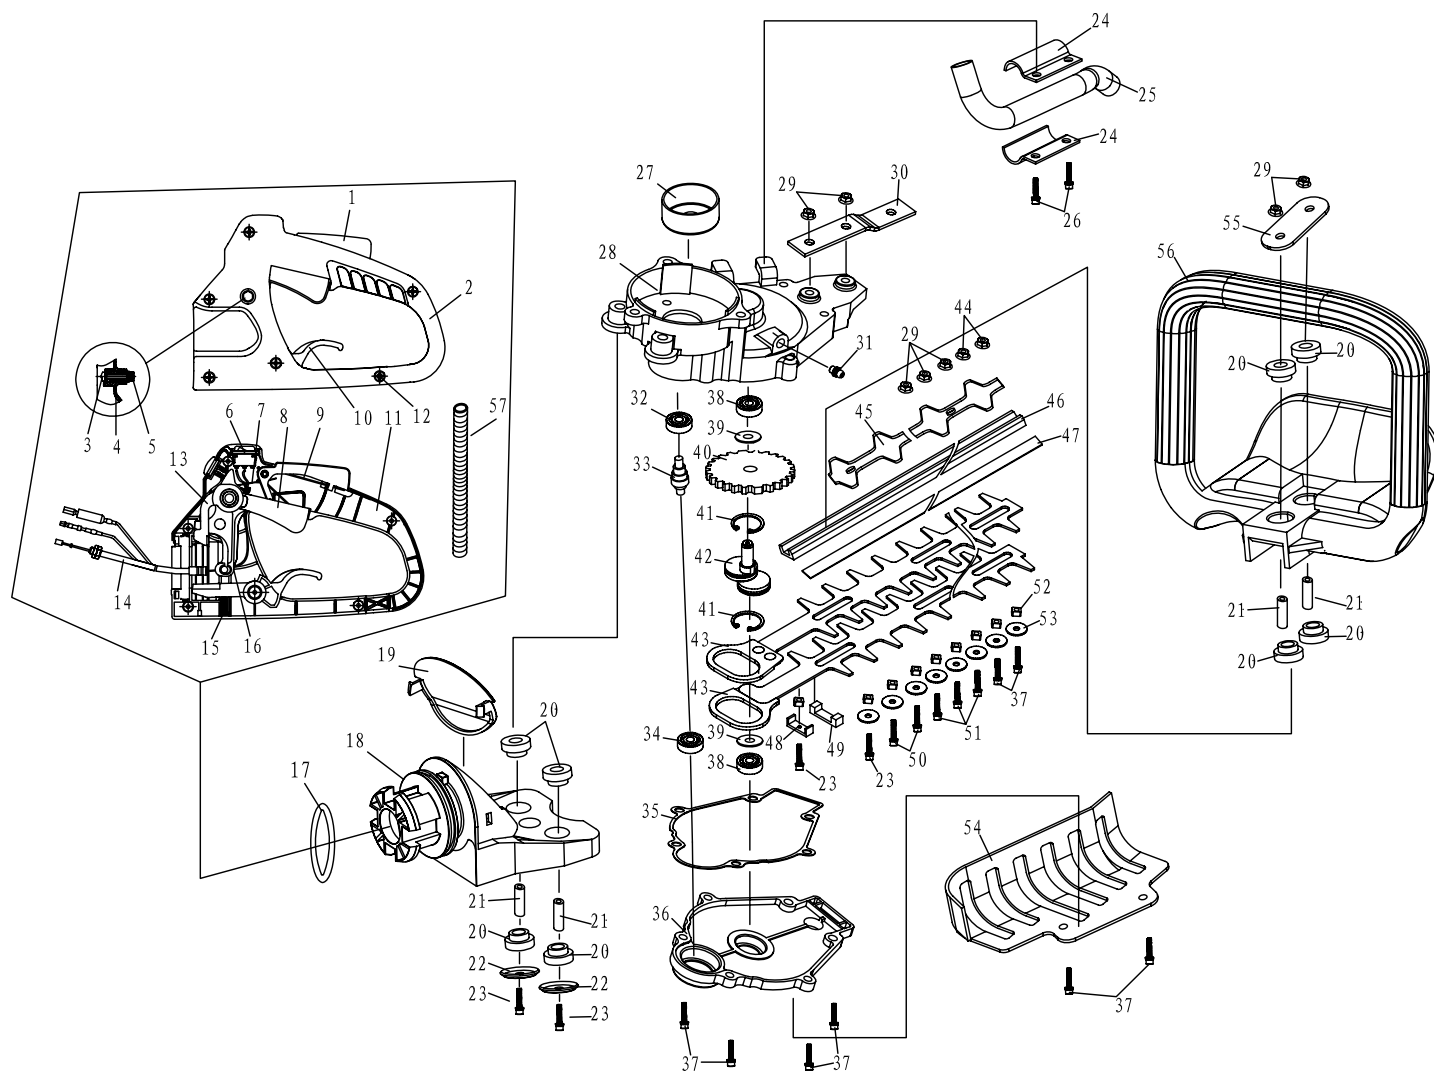

The Parts List of Model SLP500 Hedge-Trimmer

序号	代号	名称	数量	序号	代号	名称	数量	序号	代号	名称	数量
1	SLP600-E. 1-8	Handgrip	1	24	SLP500-5	Washer	2	47	SLP500. 2-11	Cushion	1
2	SLP600-E. 1-1	Handle, left	1	25	SLP500-4	Pipe, exhaust	1	48	SLP500. 2-8	Bracket	1
3	GB/T6560	Screw M4 × 25	1	26	GB/T70. 1	Screw M5 × 10	2	49	SLP500. 2-15	Felt	1
4	SLP600-E. 1-3	Spring	1	27	SLP500. 2-13	Clutch Drum Comp.	1	50	GB/T70. 1+GB/T93+GB/T97. 1	Screw M5 × 50	2
5	SLP600-E. 1-2	Lever, lock	1	28	SLP500. 2-1	Wheel Box	1	51	GB/T70. 1+GB/T93+GB/T97. 1	Screw M5 × 25	3
6	SLP500. 2. 2	Switch	1	29	GB/T6183. 1	Nut M5	7	52	SLP500. 2-14	Spacer	9
7	SLP600-E. 1-7	Spring	1	30	SLP500-3	Gasket	1	53	GJ330. 2-6	Washer 5	8
8	SLP600-E. 1-5	Lever, throttle	1	31	GB/T1152	Fuel Cup M6	1	54	SLP500. 3	Cover	1
9	SLP600-E. 1-9	Spring	1	32	GB/T276	Bearing 6001-2RS/P6	1	55	SLP500-2	Cushion	1
10	SLP600-E. 1-10	Lever, gyral	1	33	SLP500. 2-4A	Gear Shaft	1	56	SLP500-1	Handle Front	1
11	SLP600-E. 1-4	Handle, right	1	34	GB/T276	Bearing 628/P6	1	57	BG328A-2	Tube	0. 2
12	GB/T845	Screw ST4. 2 × 16	6	35	SLP500. 2-3	Gasket	1				
13	SLP600-E. 1-6	Lever	1	36	SLP500. 2-2	Case Cover	1				
14	SLP500. 4-2	Cable comp.	1	37	GB/T70. 1+GB/T93+GB/T97. 1	Screw M5 × 20	8				
15	SLP600-E. 1-11	Spring	1	38	GB/T276	Bearing 626/P6	2				
16	SLP600-E. 1-12	Spring	1	39	SLP500. 2-7	Cushion	2				
17	JB/T7757. 2	Seal 48. 7 × 3. 1	1	40	SLP500. 2-5A	Gear	1				
18	SLP500. 4-1	Frame	1	41	GB/T894. 1	Stop Ring 28	2				
19	SLP600-E. 1-17	Frame Lid	1	42	SLP500. 2-6	Cam Shaft	1				
20	SL750S. 1-9	Gasket	8	43	SLP500. 2. 1	Blade Riveting	2				
21	SL750S. 1-10	Pin	4	44	GB889. 1	Nut M5	2				
22	SL750S. 1-11	Cushion	2	45	SLP500. 2-9	Blade guard	1				
23	GB/T70. 1+GB/T93+GB/T97. 1	Screw M5 × 35	4	46	SLP500. 2-10	Plate, upper	1