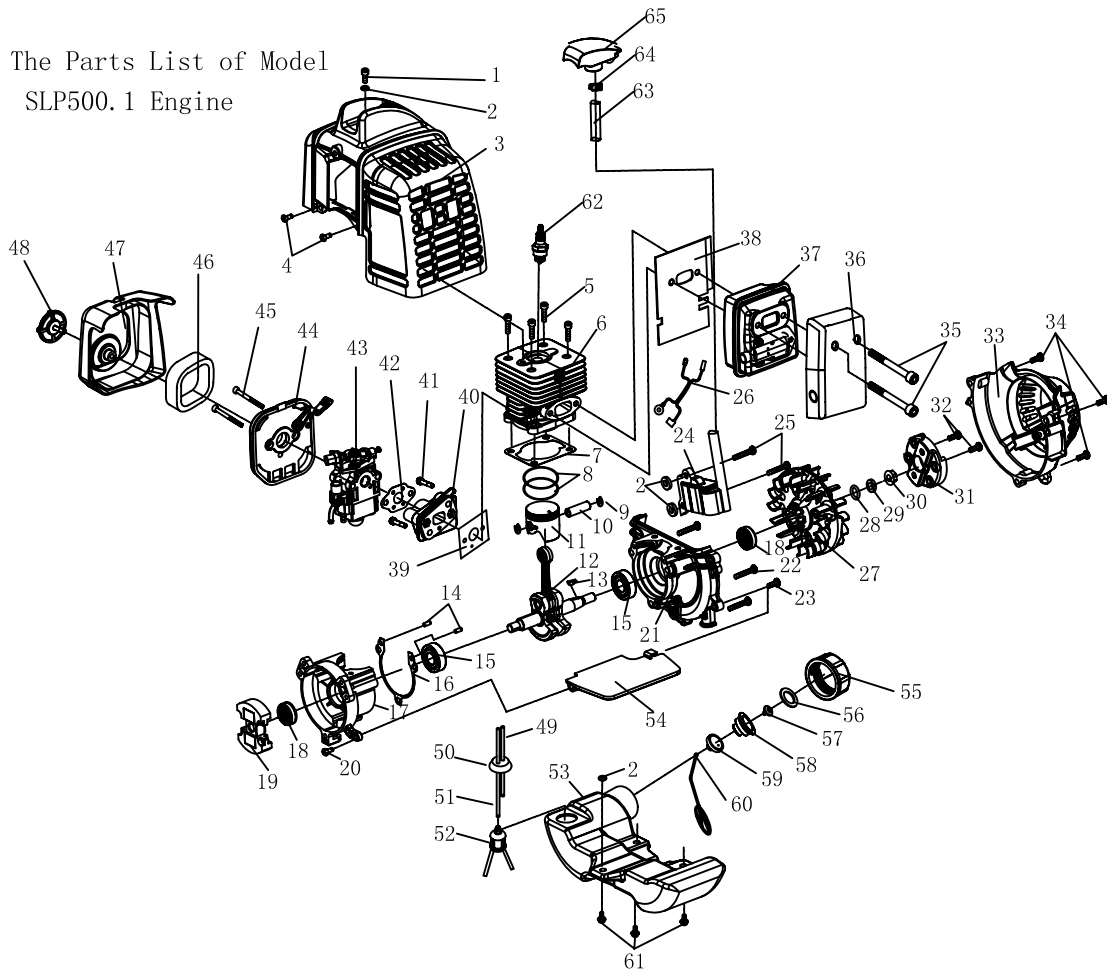

The Parts List of Model
SLP500.1 Engine

NO.	PART NO.	PART NAME	QTY	NO.	PART NO.	PART NAME	QTY	NO.	PART NO.	PART NAME	QTY
1	GB70+GB93+GB97	SCREW M5*18	1	32	GB70+GB93+GB848	SCREW M6*16	2	63		□6*70 PIPE	1
2	1E33F-4	GASKET	4	33	SLP500.1.5	STARTER COMP.	1	64	HP23.2.1-2	SPRING	1
3	SLP500.1.6	GUIDE COVER	1	34	GB70+GB93+GB97	SCREW 5*18	3	65	HP23.2.1-1	CAP	1
4	GB70.1+GB93+GB97	SCREW M5*12	2	35	GB70+GB97	SCREW 5*55-12.9	2				
5	GB/T70.1	SCREW M5*16	4	36	HP23-5	MUFFLER COVER	1				
6	P23-1	CYLINDER	1	37	1E34F-2E.2	MUFFLER	1				
7	P23-2	GASKET	1	38	SLP500.1-1	MUFFLER GASKET	1				
8	P23.6-2	PISTON RING	2	39	1E34F-2	GASKET	1				
9	1E34F.6-2	PISTON PIN CIRCLIP	2	40	1E34F-E.8	ADMITTING PIPE	1				
10	1E31F.4-2	CARBURETOR	1	41	GB70+GB93+GB97	SCREW 5*30	2				
11	P23.6-1	PISTON	1	42	1E34F-1	GASKET	1				
12	SLP500.1.3.1	CRANK SHAFT COMP.	1	43	SLP500.1.1	CARBURETOR	1				
13	1E40FP-3Z.3-1	KEY	1	44	SLP500.1.8.1	INSIDE COVER	1				
14	GB 119	PIN B4*8	2	45	GB70+GB97	SCREW 5*55	2				
15	GB 276	BEARING 6001-P6	2	46	1E34F.1-1	FILTER NET	1				
16	P23.11-3	CRANK CASE GASKET	1	47	SLP500.1.8-1	OUTSIDE COVER	1				
17	SLP500.1.2-1	FRONT HALF CRANK CASE	1	48	1E34FG.1.1	SCREW	1				
18	1E36F.2	OIL SEAL	2	49	EB415.4.2-4	FUEL PIPE 90mm	1				
19	7DS260-28.1.8	CLUTCH	1	50	1E36FF.8.1-1	FUEL PIPE PLUG	1				
20	GB70.1+GB93+GB97	SCREW M5*12	1	51	1E34F.9.2-2	FUEL PIPE 160mm	1				
21	P23.11-1	REAR HALF CRANK CASE	1	52	1E34FL-3E.13	CLEANER COVER	1				
22	GB70	SCREW M5*20	3	53	SLP500.1.7-1	FUEL TANK	1				
23	GB70.1+GB93+GB97	SCREW M5*12	1	54	HP23-2	GASKET	1				
24	P23.5.1.2	IGNITION COIL COMP.	1	55	1E32FL.6.2-1	FUEL TANK LID	1				
25	GB70.1+GB93+GB97	SCREW M4*20	2	56	CG420.1.3.1-2	GASKET	1				
26	1E36F-2C.6.1	Wire lead assy	1	57	EB-415.4.1.1-1	INLET	1				
27	SLP500.1.4.1-1	FLY WHEEL	1	58	1E32FL.6.2-2	INSIDE LID	1				
28	GB/T 97.1	WASHER 8	1	59	1E32FL.6.2-3	INSIDE LID	1				
29	GB/T 93	WASHER 8	1	60	HB33.2.2.1	CHAIN	1				
30	GB/T6177.1	NUT 8	1	61	GB70.1+GB93+GB97	SCREW M5*16	3				
31	SLP500.1.9	START REEL	1	62	CMR6A	PLUG	1				