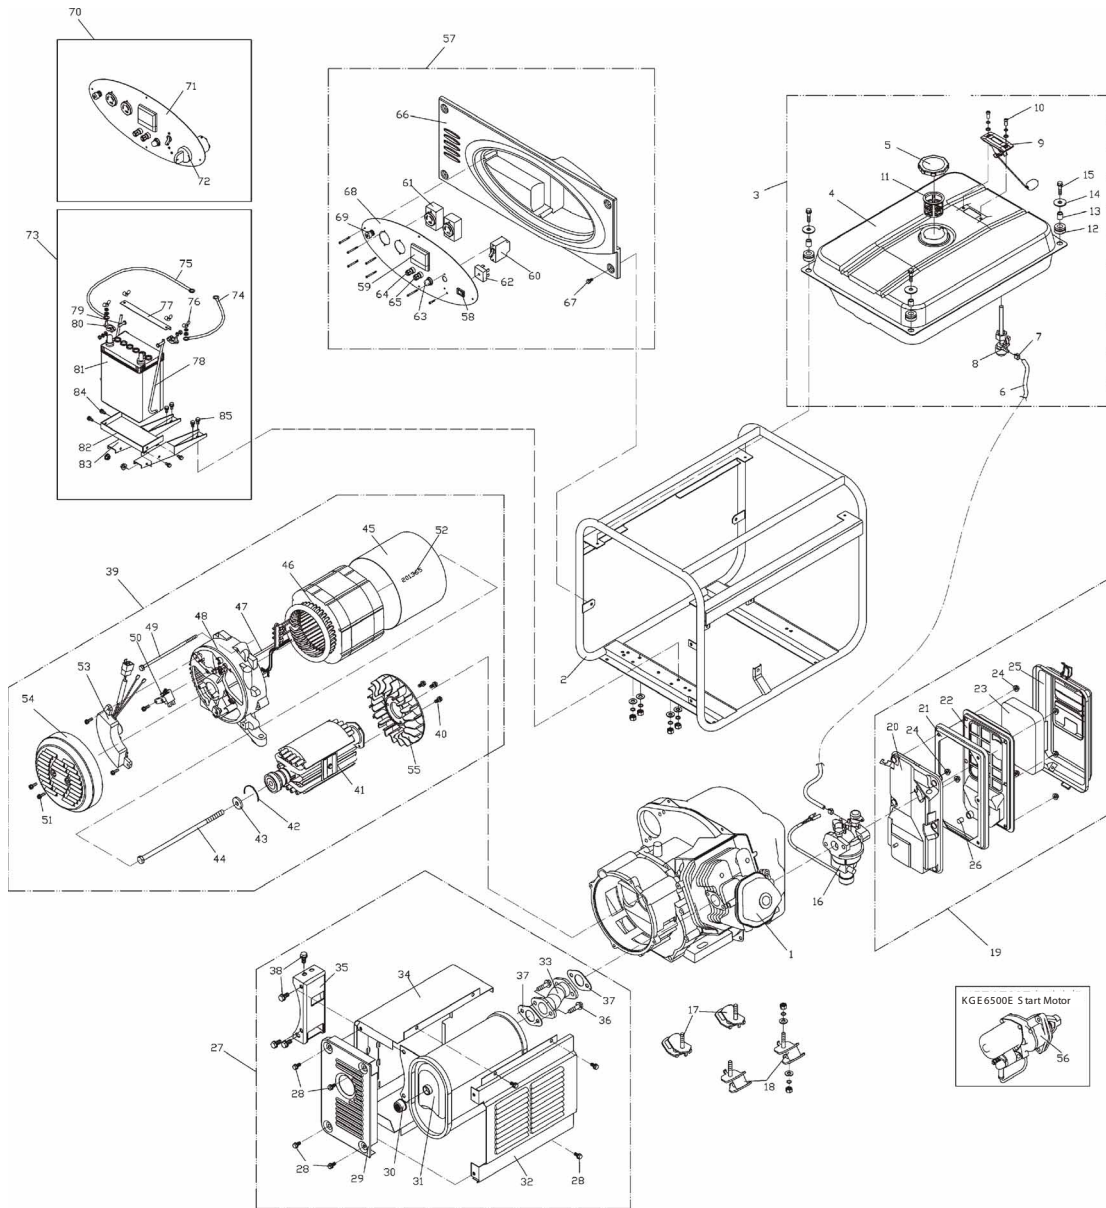

ASSEMBLY AND PARTS ALBUM

KGE 6500X/E

No.	Code.	Description	Qty.	No.	Code.	Description	Qty.	No.	Code.	Description	Qty.	No.	Code.	Description	Qty.
1	KG390	Gasoline Engine	1	23	KG240G-07002	Filter Element	1	45	8KM.0132.01	Motor Protect Plate	1	67	GB/75788-86	Bolt M6	4
2	KGE 6500X-03000	Framework Assembly	1	24	GB/76177-86	Nut M6	10	46	SKM.6801.01	Motor Stator	1	68	KGE 6500X-13110	Instrument Panel	1
3	KGE 6500X-11000	Fuel Tank Assembly	1	25	KG240G-07101	Air Cleaner Cap	1	47	8KM.203.009	Bolt M5	2	69	M6	Ground Connection	1
4	KGE 6500X-11100	Fuel Tank Welding Assembly	1	26	KG240G-07005	Drain Oil Tap	1	48	8KM.0342.01	Motor Rear Cover	1	70	KGE 6500E-13100	Instrument Panel Assembly	1
5	KGE 6500X-11200	Fuel Tank Cap Assembly	1	27	KGE 6500E-10000	Muffler Assembly	1	49	GB5787-86	Bolt M6x120	4	71	KGE 6500E-13110	Instrument Panel	1
6	KGE 2500X-11004	Oil Pipe	1	28	GB/75788-86	Bolt M6x16	11	50	D104	Carbon Brush	1	72	JH425	Electric Lock	1
7	KGE 2500X-11003	Oil Pipe Clip	2	29	KGE 6500E-10401	Muffler Protecting plate Rear Cover	1	51	GB6563-86	Self-tapping Bolt M6x12	2	73	KGE 6500E-17000	Accumulator Assembly	1
8	KGE 2500X-11500	Oil Separator Assembly	1	30	KGE 6500E-10300	Fireproof Cap Assembly	1	52	AVR	Generator Serial No	1	74	KGE 6500E-17001	Accumulator Earth Thread	1
9	KGE 2500X-11400	Dipstick Assembly	1	31	KGE 6500E-10100	Muffler Assembly	1	53	AVR	Excitation AVR	1	75	KGE 6500E-17002	Accumulator Anode Connection	1
10	GB/7818-85	Screw MSX12	2	32	KGE 6500E-10420	Muffler Outer Protect Plate Welding	1	54	8KM.0131.01	Motor Lead-wind Cover	1	76	GB/762-88	Wing Nut	4
11	KGE 2500X-11300	Filter Element	1	33	KGE 6500E-10200	Muffler Angle Pipe Welding	1	55	8KM.4351.01	Motor Fan	1	77	KGE 6500E-17300	Accumulator Pressure Plate	1
12	KGE 2500X-11002	Cushion	4	34	KGE 6500E-10410	Muffler Inner Protect Plate Welding	1	56	KG 340E-15000	Stator Motor Assembly	1	78	KGE 6500E-17400	Accumulator Clamping Pole	2
13	KGE 2500X-11001	High Bushing	4	35	KGE 6500E-10500	Muffler Rack Welding	1	57	KGE 6500X-13100	Instrument Panel Assembly	1	79	GB5783-86	Bolt M6x25	2
14	GB/75287-86	Big Washers	4	36	GB/75788-86	Bolt M8x30	2	58	KCD2 SA/16A	Engine Switch	1	80	KDE3000T-09501	Accumulator Connection Clip	2
15	GB/75788-86	Bolt M6x25	4	37	KGE 2500X-10001	Angle Sheet Gasket	3	59	MU45	Voltage Meter	1	81	36Ah	12V/36Ah Accumulator	1
16	KG390-10000	Carburetor Assembly	1	38	GB/75788-86	Hexagon Flange Bolt M8X16	11	60	D30/1620 23A	Breaker	1	82	KGE 6500X-17100	Accumulator Bottom Plate	1
17	KGE 6500E-12100	Left Damping Block	2	39	KT-5	Single Phase Motor Assembly	1	61	25A 250V	Single Receptacle	1	83	KGE 6500X-17200	Accumulator Mount Welding	2
18	KGE 6500E-12200	Right Damping Block	2	40	GB6563-86	Self-tapping S screw	3	62	KBPC25-10	Rectifier Bridge	1	84	GB/75788-86	Bolt M6X16	11
19	KG240G-07000	Air Cleaner Assembly	1	41	SKM.6741.01	Generator Rotor	1	63	10A 0-6X30	Fuse	1	85	GB/75788-86	Bolt M8X20	4
20	KG240G-07200	Air Cleaner Bottom Housing Welding	1	42	62040V	Clip	1	64	JS107	Connection Post Assembly (red)	1				
21	KG240G-07004	Air Cleaner Sheet Gasket	1	43	8KM.2182.01	Punch-Axle Bolt Gasket M10X214	1	65	JS107	Connection Post Assembly (black)	1				
22	KG240G-07003	Filter Element Rack	1	44	8KM.2002.01	Punch-Axle Bolt M10X214	1	66	KGE 6500X-1	Instrument Panel Rear Cover	1				