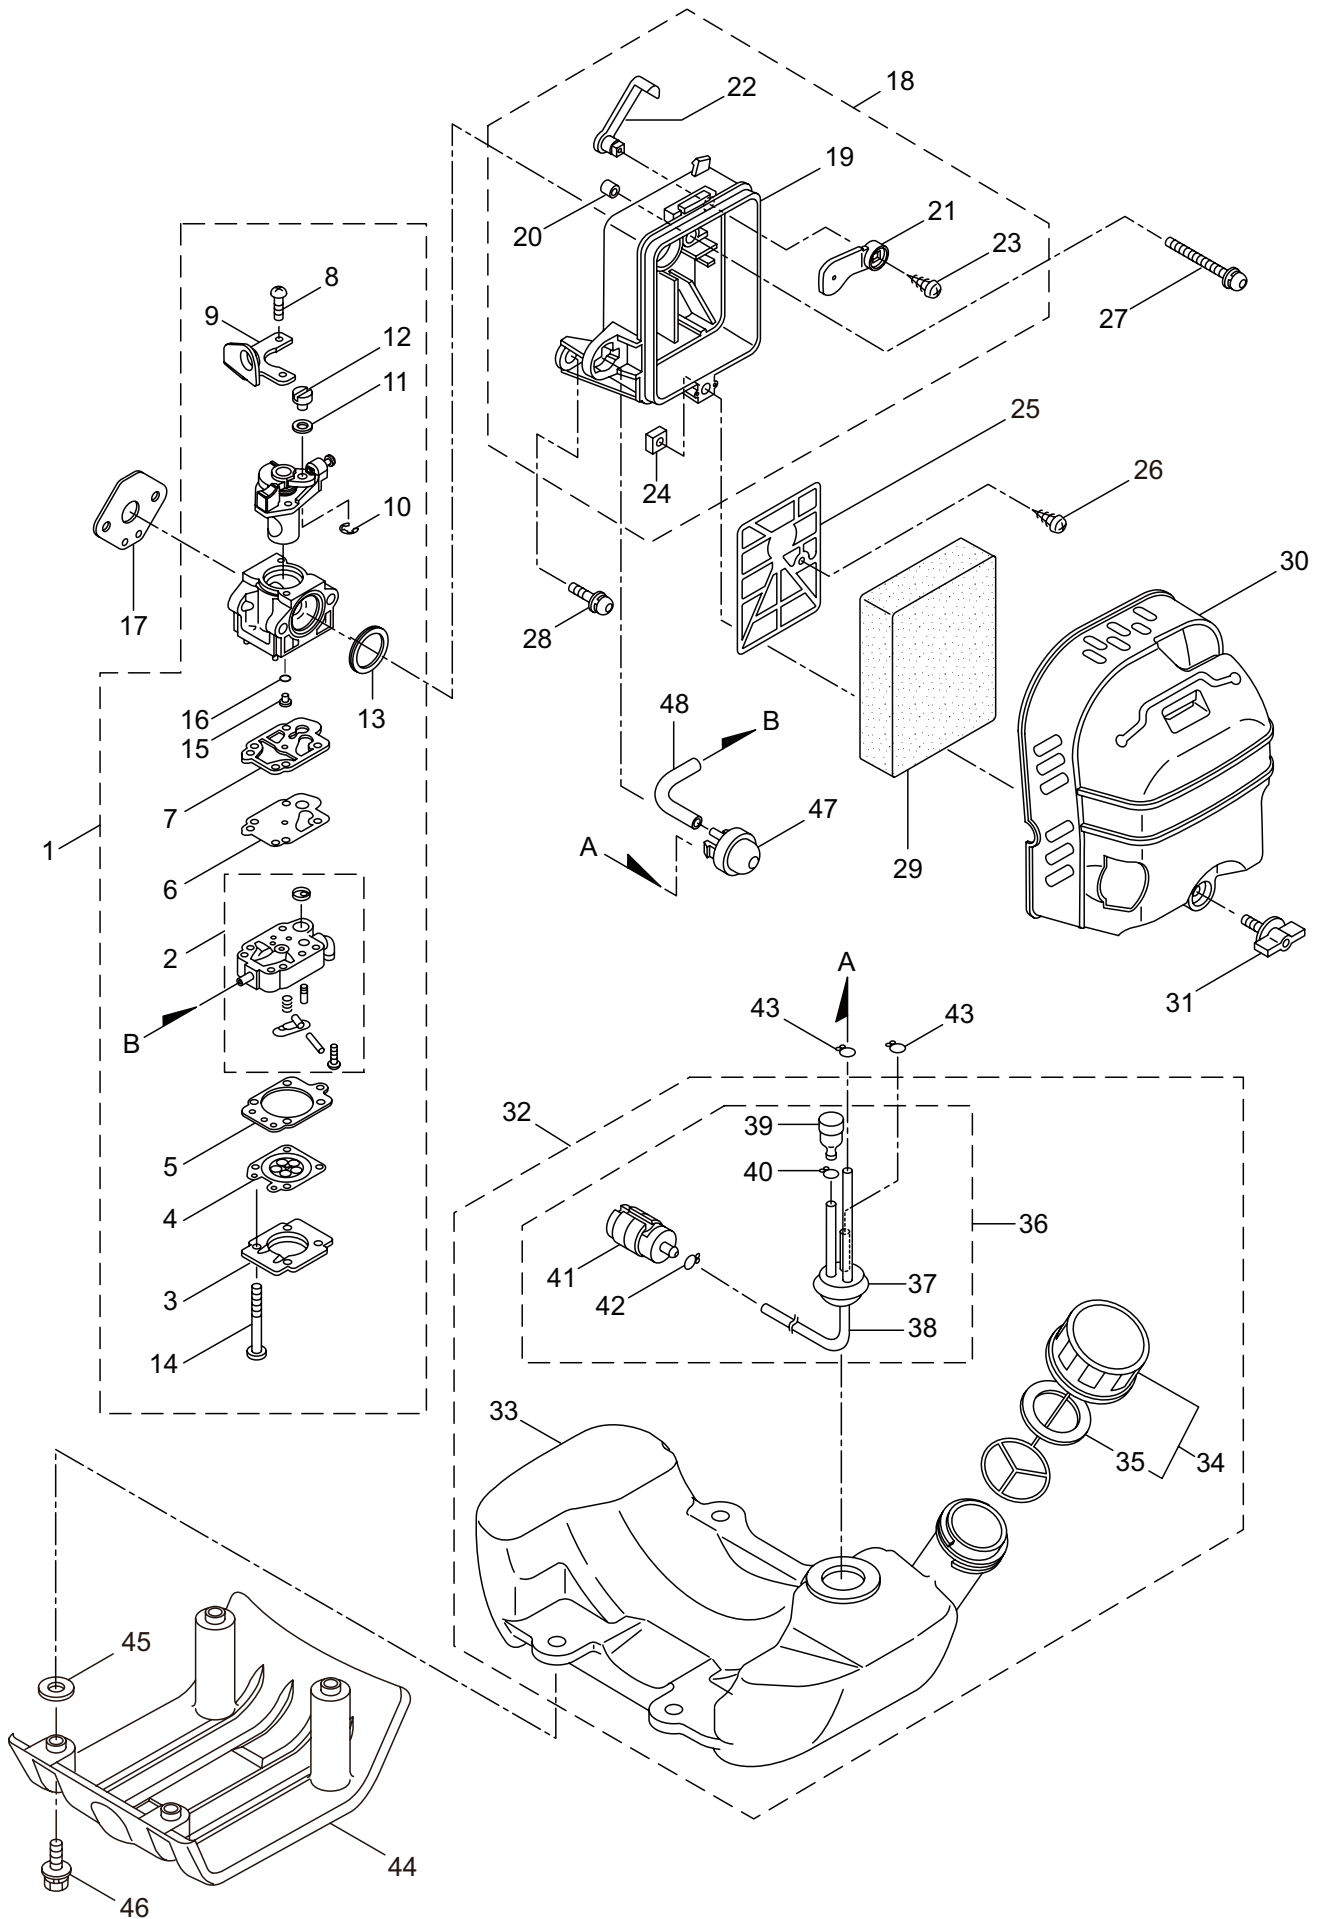

4. BC5021H-RS(EU01)/BC5021H-RS(1P)
CARBURETOR, FUEL TANK

Ref. No.	Part No.	Part Name	Q'ty	Remarks
4-1	289479	Carburetor Ass'y	1	Incl.2-16
4-2	283124	Pump Body	1	
4-3	263726	Cover Plate	1	
4-4	283905	Diaphragm, Meterring	1	
4-5	263727	Gasket	1	
4-6	262994	Diaphragm,Fuel Pump	1	
4-7	282576	Gasket	1	
4-8	261875	Screw	2	
4-9	264677	Bracket	1	
4-10	261876	E-Ring	1	
4-11	264678	Washer	1	
4-12	261658	Swivel	1	
4-13	261657	Packing	1	
4-14	263737	Screw	4	
4-15	246486	Main Jet	1	
4-16	261871	O-Ring	1	
4-17	282301	Gasket	1	
4-18	246464	Case Ass'y	1	Incl.19-24
4-19	282303	Case Body	1	
4-20	282484	Sleeve	3	
4-21	246465	Valve	1	
4-22	282305	Lever	1	
4-23	269032	Screw	1	
4-24	269423	Nut	1	
4-25	282481	Plate	1	
4-26	269032	Screw	1	
4-27	261814	Cap Screw	2	M5x50
4-28	264807	Cap Screw	1	M5x16
4-29	282306	Element	1	
4-30	285814	Cleaner Cover	1	
4-31	279350	Knob	1	
4-32	286893	Fuel Tank Ass'y	1	Incl.33-42
4-33	286067	Fuel Tank	1	
4-34	275306	Fuel Tank Cap Ass'y	1	Incl.35
4-35	274875	Gasket	1	
4-36	286794	Fuel Pipe Pick-up Ass'y	1	Incl.37-42
4-37	268065	Grommet	1	
4-38	262649	Fuel Pipe	1	
4-39	261590	Breather	1	
4-40	261117	Clip	1	
4-41	267328	Fuel Filter Ass'y	1	
4-42	261117	Clip	1	
4-43	261117	Clip	2	
4-44	285819	Stand	1	
4-45	285735	Packing	4