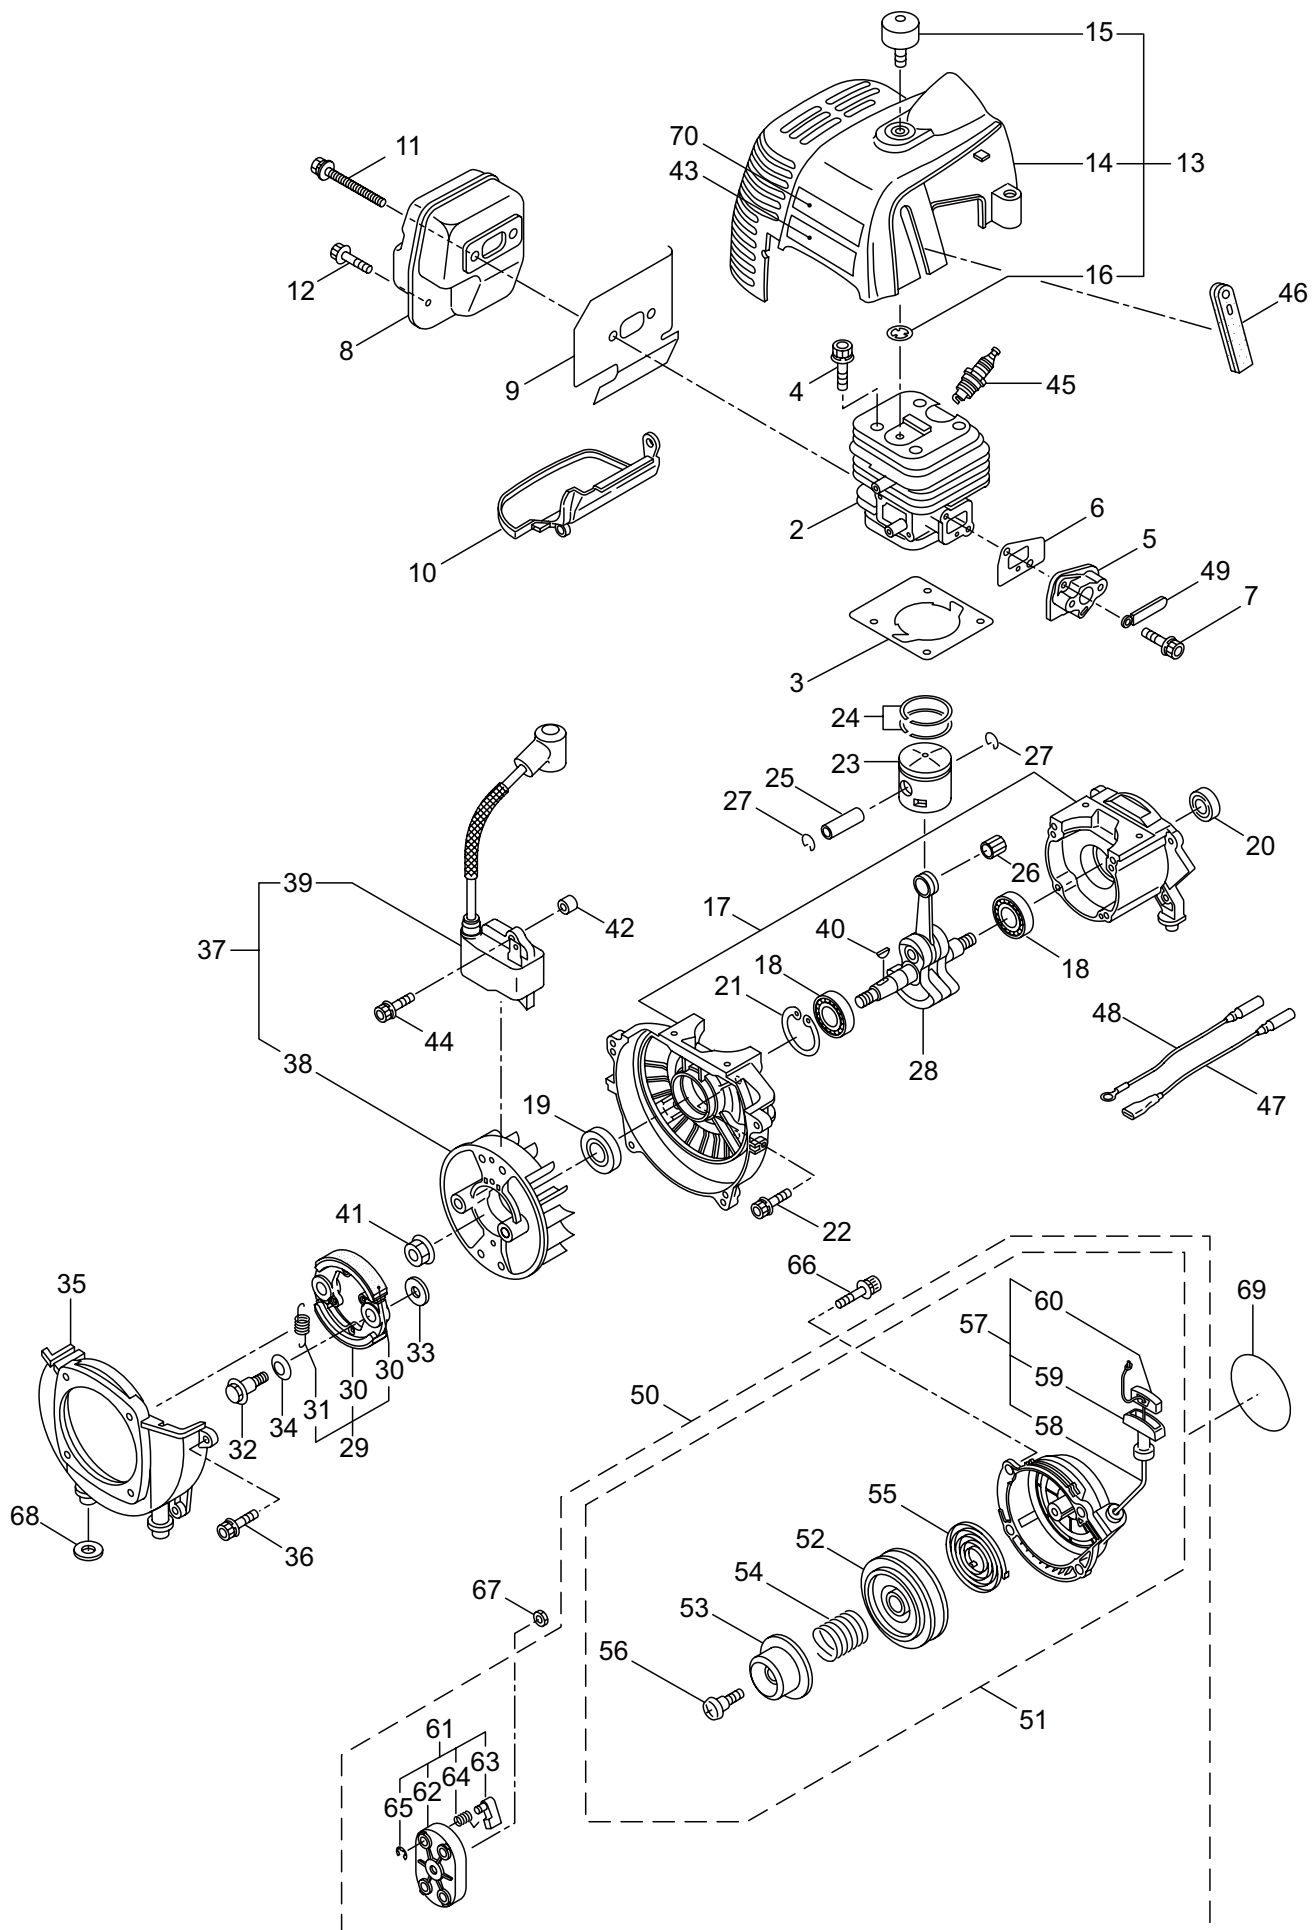

3. BC5021H-RS(EU01)/BC5021H-RS(1P) ENGINE

Ref. No.	Part No.	Part Name	Q'ty	Remarks
3-1	875278	Engine	1	CE500/01
3-2	288125	Cylinder	1	
3-3	288171	Gasket	1	
3-4	261246	Cap Screw	4	M5x25
3-5	285778	Insulator	1	New gasket required
3-6	285779	Gasket	1	
3-7	265924	Cap Screw	2	M5x25
3-8	288276	Muffler Comp	1	
3-9	285783	Gasket	1	
3-10	285784	Under Cover	1	
3-11	266713	Cap Screw	2	M5x60
3-12	283315	Screw	1	M5x12W-12
3-13	286891	Top Cover Ass'y	1	Incl.14-16
3-14	285786	Top Cover	1	
3-15	285843	Knob	1	
3-16	286362	Washer	1	M6
3-17	288200	Crankcase	1	
3-18	262658	Bearing	2	#6202C3
3-19	262660	Oil Seal	1	TC15357
3-20	262565	Oil Seal	1	ISCD15257
3-21	012380	Snap Ring	1	#35
3-22	261612	Cap Screw	4	M5x30
3-23	246091	Piston	1	
3-24	282941	Piston Ring	2	(2)Required
3-25	262749	Piston Pin	1	
3-26	262659	Bearing,Needle	1	KTV111414EG01B2
3-27	262479	Clip,Piston Pin	2	
3-28	285797	Crankshaft/Conn.Rod Ass'y	1	
3-29	286905	Clutch Ass'y	1	Incl.30,31
3-30	286906	Clutch Shoe	2	(2)Required
3-31	286907	Spring, Clutch	1	
3-32	287092	Cap Screw	2	M8x1.25
3-33	262683	Washer	2	8x22xt1.2
3-34	262682	Wave Washer	2	
3-35	282285	Fan Cover	1	
3-36	261250	Cap Screw	4	M5x20
3-37	246097	Magneto Ass'y	1	Incl.38,39
3-38	246074	Rotor/Fan	1	
3-39	279547	Ignition Coil Ass'y	1	
3-40	261076	Woodruff Key	1	3x10
3-41	262731	Nut,Rotor	1	M10
3-42	280381	Spacer	2	
3-43	246302	Label	1	MARUYAMA
3-44	261256	Cap Screw	2	M4x25
3-45	288264	Spark Plug	1	BPMR8Y