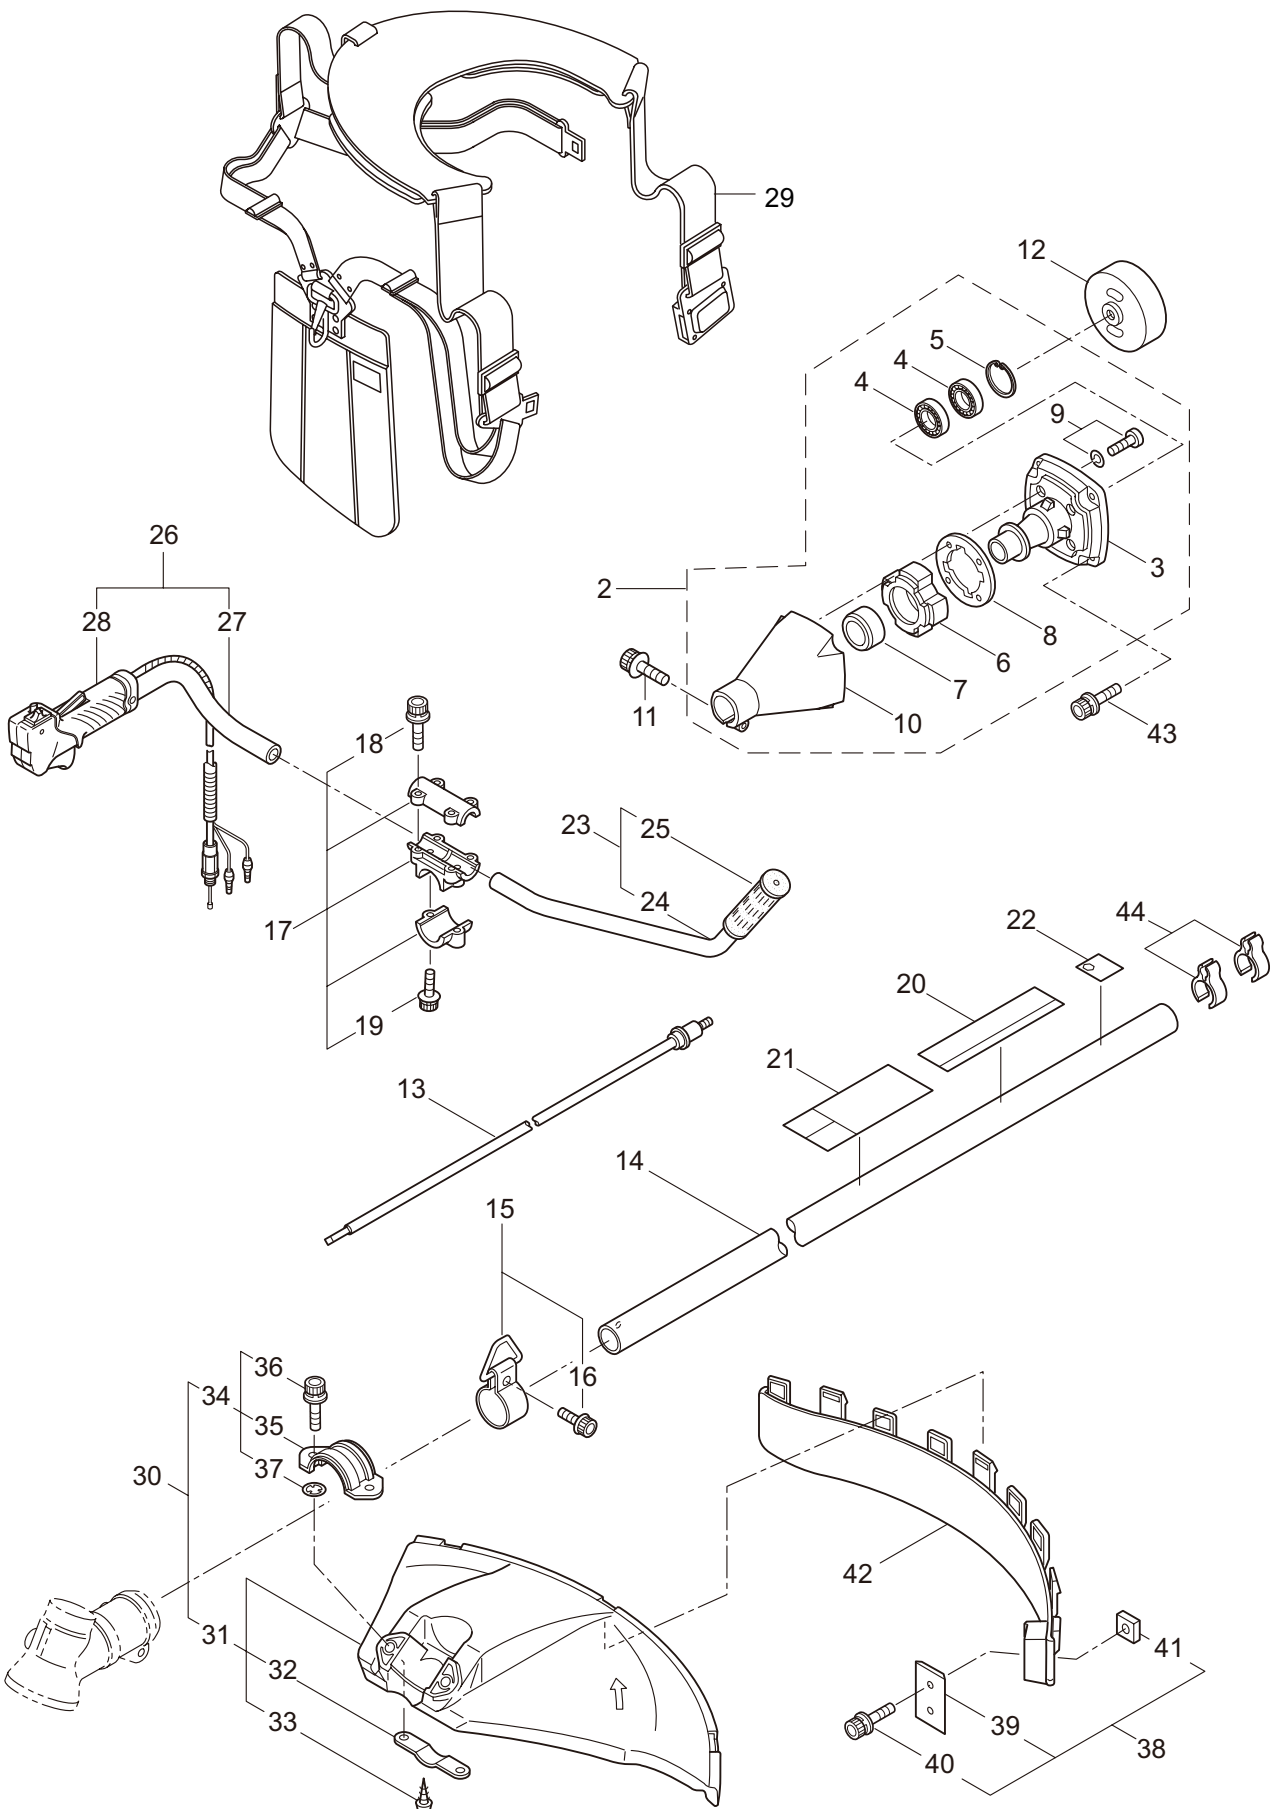

PARTS LIST

BC5021H-RS(EU01)

BC5021H-RS(1P)

CONTENTS

1. MAIN BODY	1 ~ 2
2. GEARCASE.....	3 ~ 4
3. ENGINE.....	5 ~ 8
4. CARBURETOR, FUEL TANK	9 ~ 12
5. ACCESSORIES	13 ~ 14

2019. 07.

MARUYAMA

P/N 524758-1

1. BC5021H-RS(EU01)/BC5021H-RS(1P)
MAIN BODY

Ref. No.	Part No.	Part Name	Q'ty	Remarks
1-1	364791	BC5021H-RS(EU01)	1	
1-1	364795	BC5021H-RS(1P)	1	
1-2	234162	Clutch Case Ass'y	1	Incl.3-10
1-3	234143	Bearing Case	1	
1-4	140474	Bearing	2	#6202ZZ
1-5	012380	Snap Ring	1	#35
1-6	217045	Buffer (A)	1	
1-7	217046	Buffer (B)	1	
1-8	217047	Washer	1	
1-9	092033	Screw	4	M5x15
1-10	227728	Driveshaft Tube Adapter	1	
1-11	217134	Bolt	1	M6x30
1-12	211203	Clutch Drum	1	
1-13	217897	Driveshaft Ass'y	1	
1-14	217900	Driveshaft Tube	1	
1-15	231887	Hanging Bracket Ass'y	1	Incl.16
1-16	261762	Cap Screw	1	M5x14
1-17	231888	Bracket Ass'y	1	Incl.18,19
1-18	217138	Bolt	4	M6x25
1-19	217134	Bolt	2	M6x30
1-20	241697	Label	1	BC5021H-RS
1-21	223188	Label	1	
1-22	225379	Label	1	117dBA
1-23	228398	Handle Ass'y-Left	1	Incl.24,25
1-24	228399	Handle (A)	1	
1-25	226512	Grip	1	
1-26	229762	Handle Ass'y-Right	1	Incl.27,28
1-27	228401	Handle (B)	1	
1-28	229763	Throttle Trigger	1	
1-29	228086	Hanging Strap Ass'y	1	
1-30	232092	Safety Cover Ass'y	1	Incl.31-37
1-31	231262	Safety Cover Ass'y	1	Incl.32,33
1-32	237364	Threaded Bracket	1	
1-33	221580	Screw	1	4x8
1-34	232093	Bracket Ass'y	1	Incl.35-37
1-35	223179	Bracket	1	
1-36	220632	Cap Screw	2	M6x30
1-37	231704	Washer	2	6x13xt1.0
1-38	231882	String Cutter Ass'y	1	Incl.39-41
1-39	230747	String Cutter	1	
1-40	261250	Cap Screw	1	M5x20
1-41	228325	Nut	1	
1-42	230748	Cover Extention	1	
1-43	219113	Cap Screw	4	M6x20
1-44	219161	Wire Guide	2	