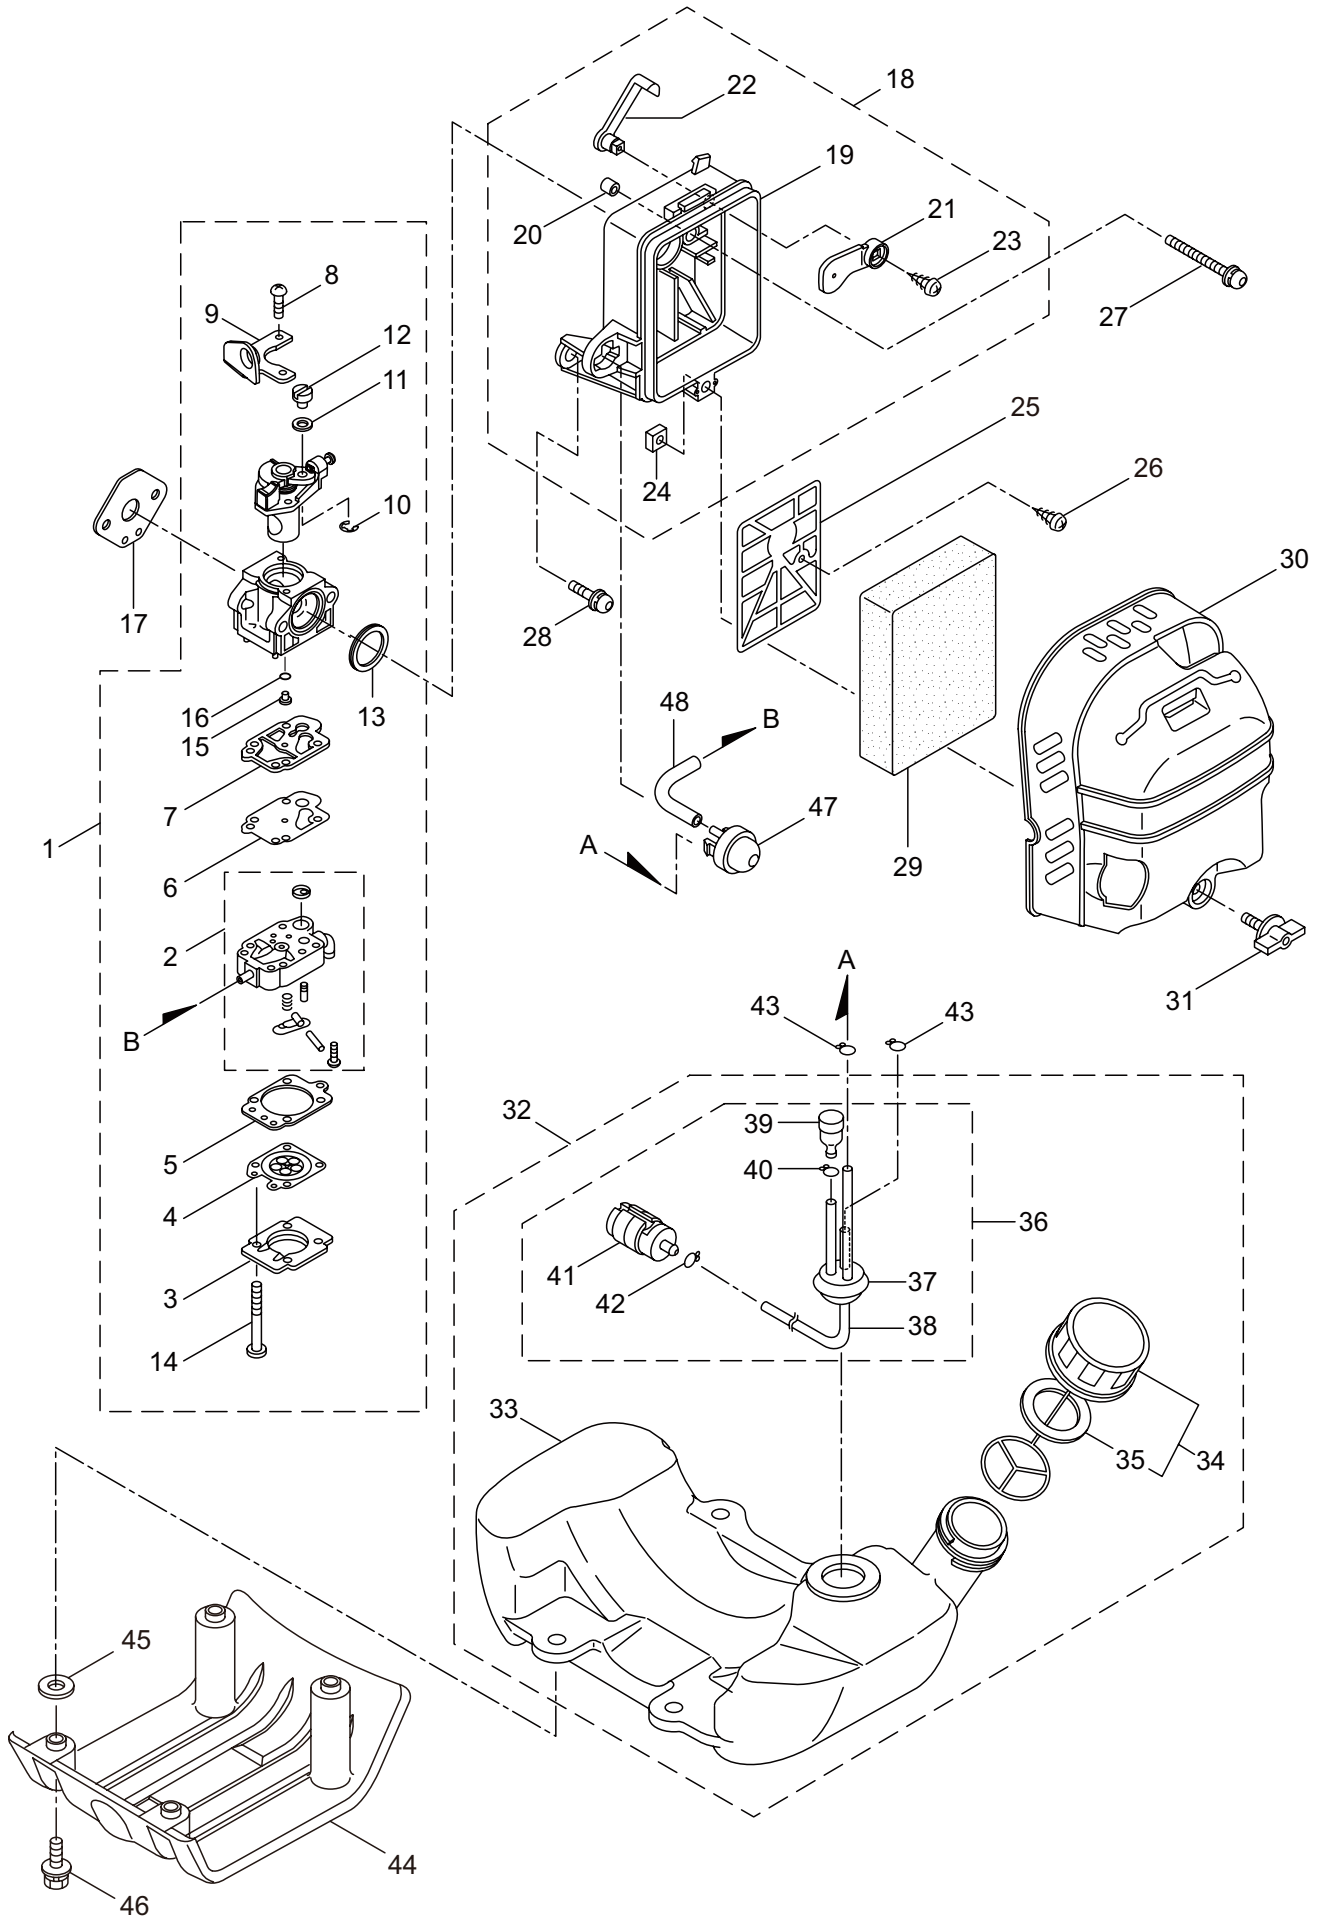

4. BC5021H-RS(EU01)/BC5021H-RS(1P)
CARBURETOR, FUEL TANK

Ref. No.	Part No.	Part Name	Q'ty	Remarks
4-46	281714	Cap Screw	4	M5x20
4-47	282299	Pump	1	
4-48	282512	Fuel Pipe	1