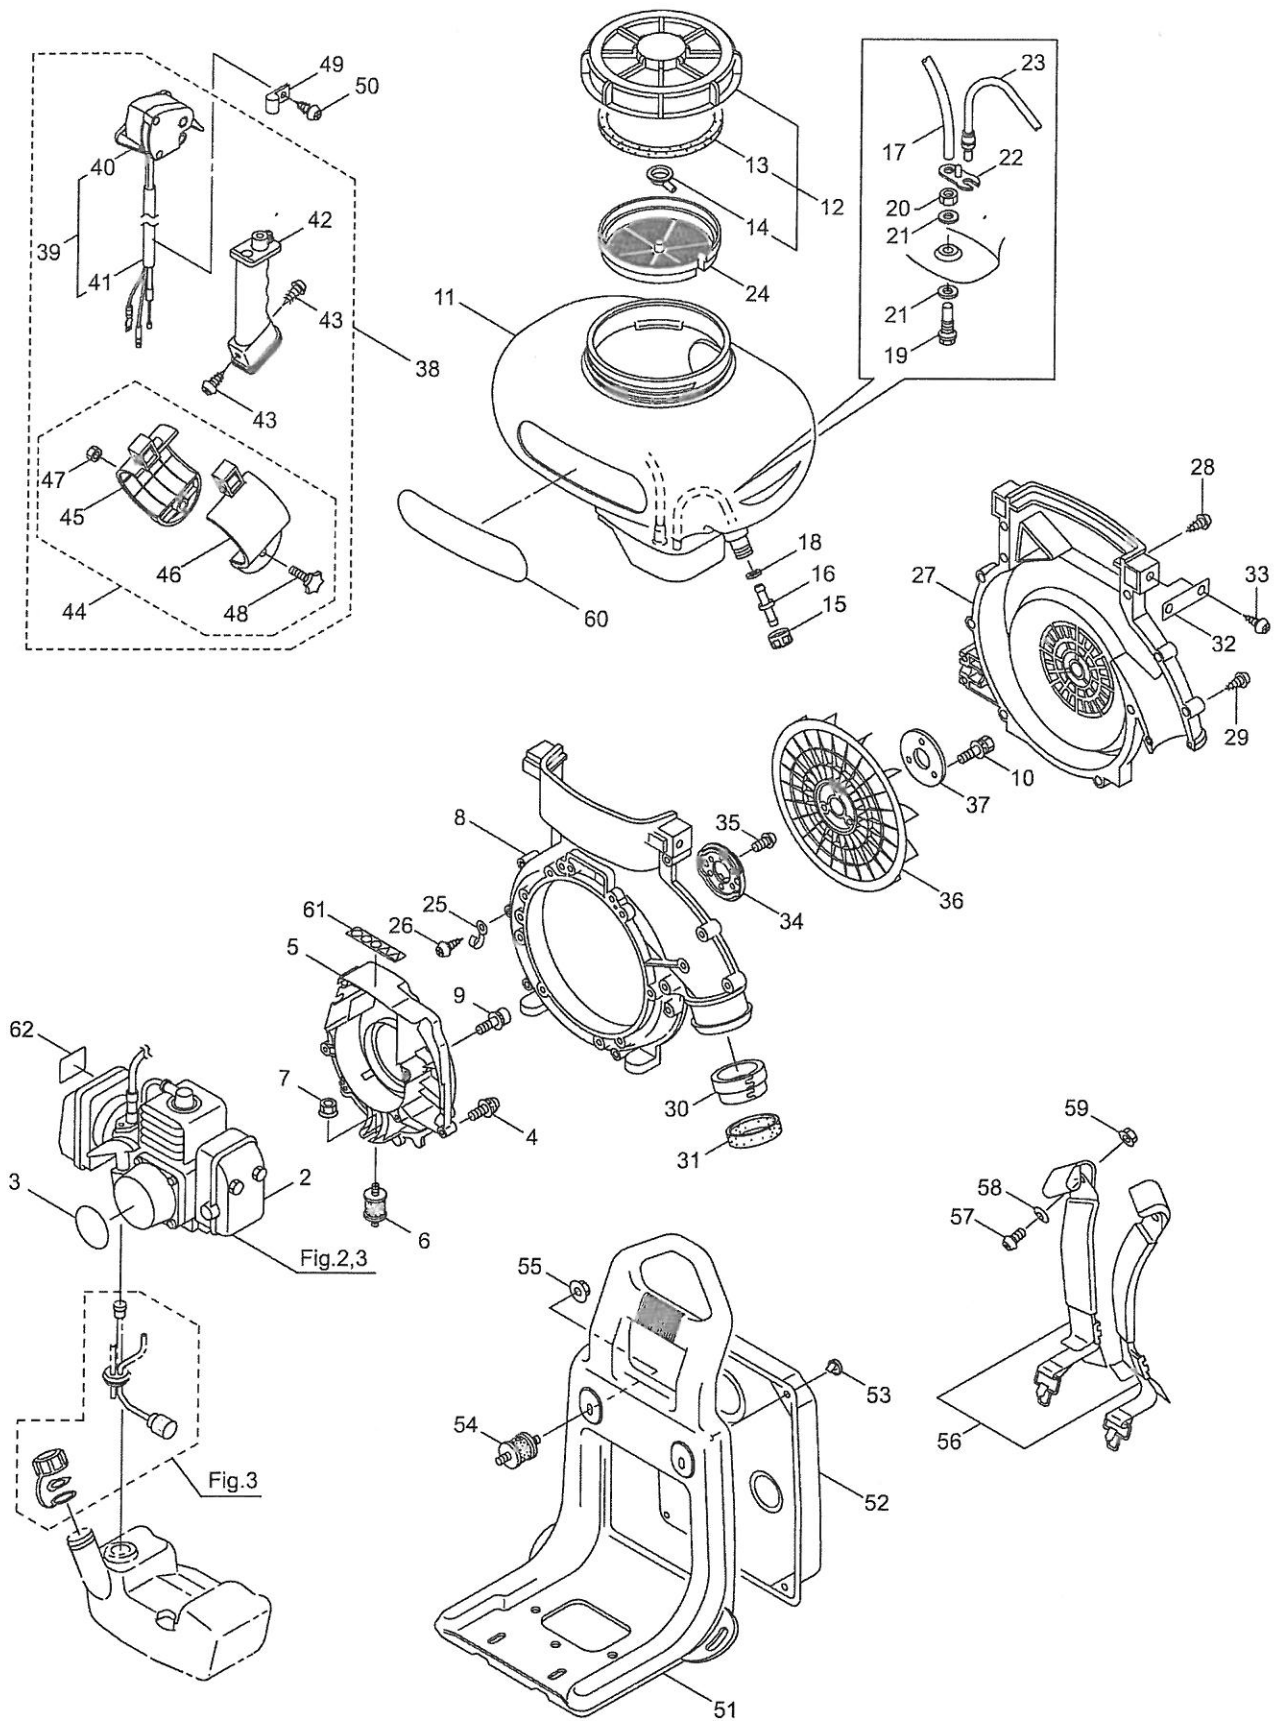

Ref. No.	Part No.	Part Name	Q'ty	Remarks
1-1	352838	MM300	1	
1-2	875097	Engine	1	CE300D/07
1-3	134399	Label	1	MARUYAMA
1-4	092005	Screw	5	5x15
1-5	130895	Flange	1	
1-6	101877	Buffer	1	
1-7	100234	Nut	1	M6
1-8	275109	Fan Case (Engine Side)	1	
1-9	125420	Cap Screw	4	M5x35
1-10	127528	Bolt	3	M6x30
1-11	118817	Chemical Tank	1	13L
1-12	091486	Cap, Chemical Tank	1	Incl.13,14
1-13	022362	Packing	1	
1-14	022363	Inner Cap	1	
1-15	022408	Cap, Hose Joint	1	
1-16	022409	Hose Joint	1	
1-17	100622	Rubber Tube	1	7x11x380L
1-18	028885	Packing	1	13x26xt2
1-19	276574	Joint Pipe	1	
1-20	101063	Joint Nut	1	
1-21	101062	Packing	2	16.5x27xt2.5
1-22	025863	Pipe Holder	1	
1-23	107237	Rubber Tube	1	
1-24	131152	Strainer	1	
1-25	109051	Clamp	1	
1-26	089806	Screw	1	M5x10
1-27	118521	Fan Case (Frame Side)	1	
1-28	128196	Tapping Screw	2	M5x14
1-29	130420	Tapping Screw	10	M5x25
1-30	118561	Collar	1	
1-31	118562	Band	1	
1-32	120320	Plate	2	
1-33	089826	Screw	4	M6x15
1-34	130053	Adapter	1	
1-35	130245	Bolt	3	M6x15
1-36	110466	Fan	1	
1-37	118248	Plate	1	
1-38	275147	Throttle Ass'y	1	Incl.39-48
1-39	275148	Throttle Lever Ass'y	1	Incl.40,41
1-40	125756	Throttle	1	
1-41	275149	Throttle Wire Ass'y	1	
1-42	118811	Grip	1	
1-43	127297	Screw	2	M5x20
1-44	125184	Band Ass'y	1	Incl.45-48
1-45	123132	Holder, (A)	1	

1. MM300  
MAIN BODY

Ref. No.	Part No.	Part Name	Q'ty	Remarks
1-46	123134	Holder, (B)	1	
1-47	127298	Nut	1	M6
1-48	127299	Knob Bolt	1	M6x30
1-49	126049	Clamp	1	
1-50	127300	Screw	1	M5x18
1-51	110509	Backpack Frame	1	
1-52	276635	Cushion Pad	1	
1-53	100749	Fastener	4	#7
1-54	026223	Buffer	2	30-M6x14
1-55	127228	Nut	3	M6
1-56	127089	Shoulder Strap Ass'y	1	
1-57	123370	Screw	2	M6x20
1-58	127224	Washer	2	6x23xt1.6
1-59	127237	Nut	2	M6
1-60	134398	Label	1	MM300
1-61	266959	Label	1	Caution
1-62	231468	Label	1	108dBA