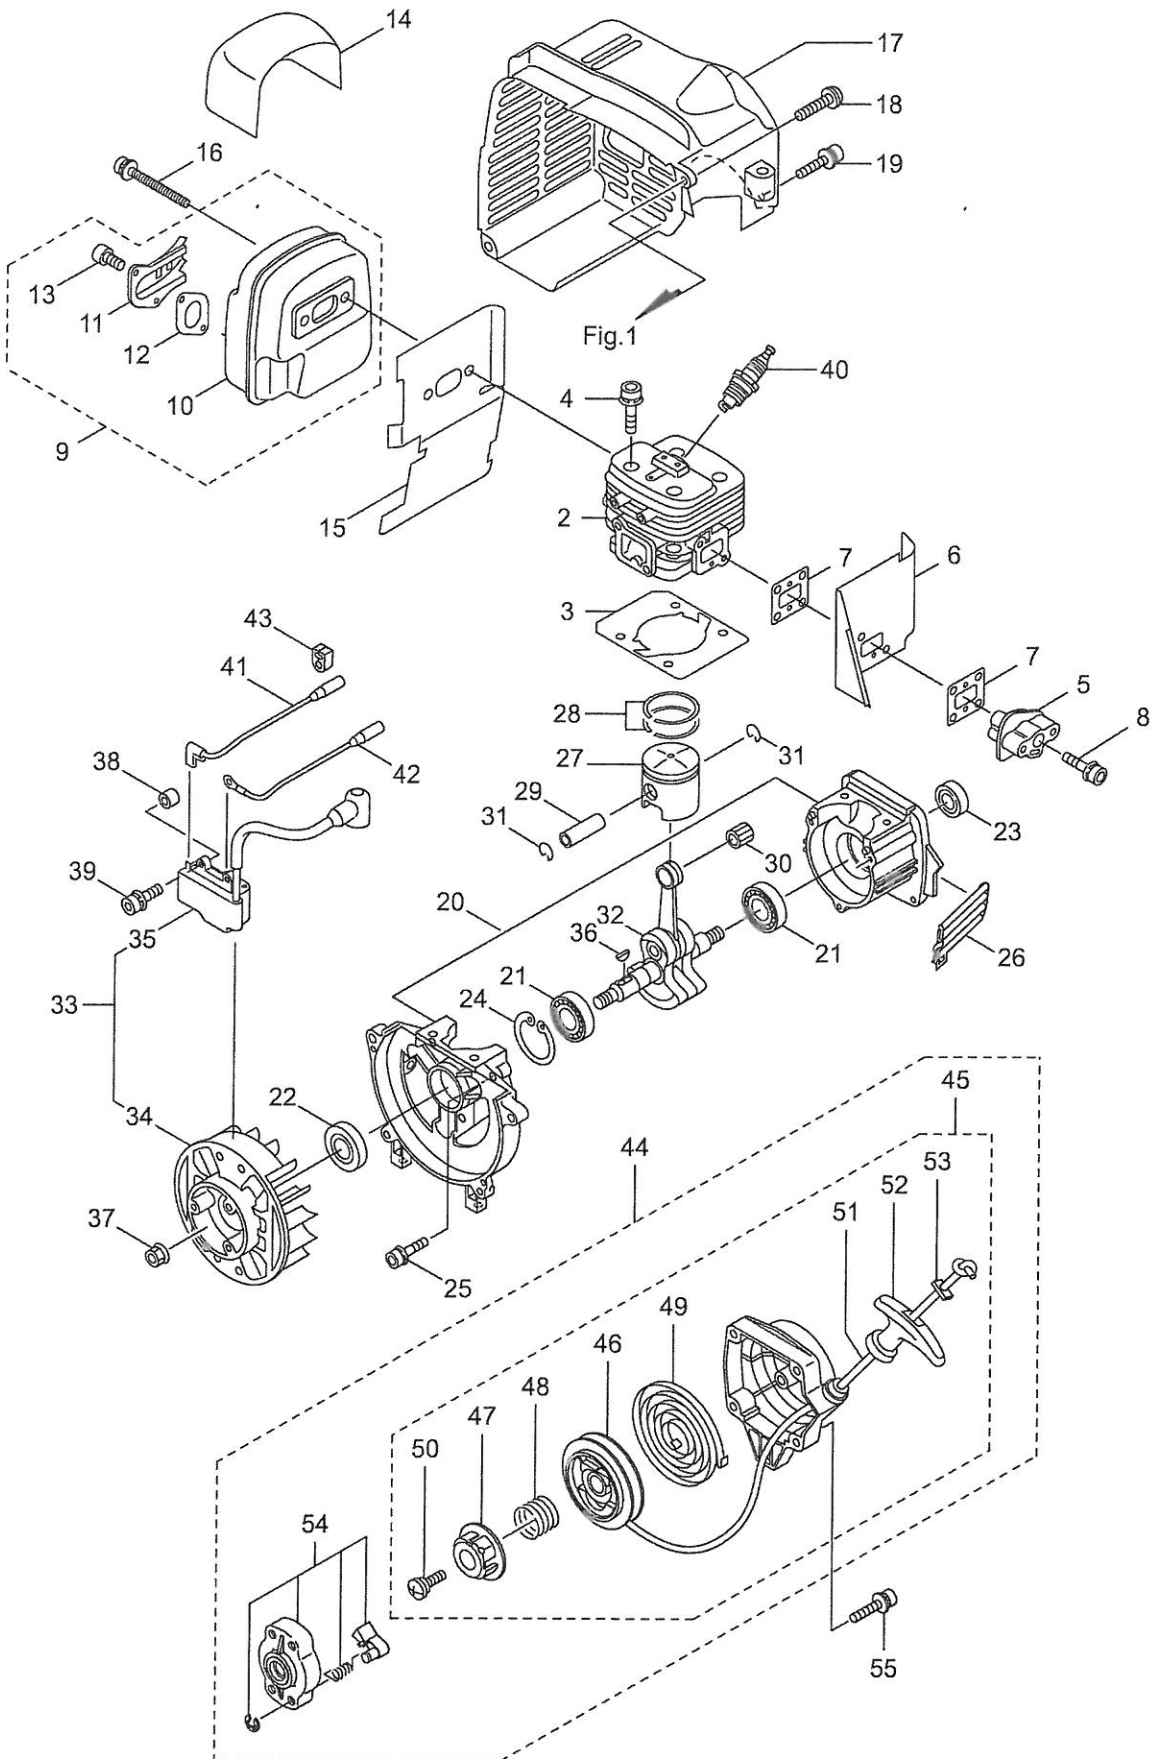

2. MM300
ENGINE (CYLINDER, CRANKCASE)

Ref. No.	Part No.	Part Name	Q'ty	Remarks
2-1	875097	Engine	1	CE300D/07
2-2	286791	Cylinder	1	
2-3	286846	Gasket	1	
2-4	261250	Cap Screw	4	M5x20
2-5	282579	Insulator	1	
2-6	281590	Air Duct	1	
2-7	261171	Gasket	2	
2-8	265924	Cap Screw	2	M5x25
2-9	288182	Muffler Ass'y	1	Incl.10-13
2-10	288180	Muffler Comp	1	
2-11	268171	Muffler Tail	1	
2-12	287254	Gasket	1	
2-13	265107	Cap Screw	2	M4x10
2-14	268461	Holder	1	
2-15	281589	Gasket	1	
2-16	266402	Cap Screw	2	M5x55
2-17	289293	Top Cover	1	
2-18	122095	Screw	2	M5x20
2-19	265724	Cap Screw	2	M4x25
2-20	286851	Crankcase	1	
2-21	280488	Bearing	2	PPL 6001
2-22	261492	Oil Seal	1	ISCD12287
2-23	261386	Oil Seal	1	ISCD12227
2-24	055185	Snap Ring	1	#28
2-25	261612	Cap Screw	3	M5x30
2-26	281442	Screen	1	
2-27	283380	Piston	1	
2-28	265067	Piston Ring	2	(2)Required
2-29	265068	Piston Pin	1	
2-30	265225	Bearing,Needle	1	
2-31	261393	Clip,Piston Pin	2	
2-32	265141	Crankshaft/Conn.Rod Ass'y	1	
2-33	287004	Magneto Ass'y	1	Incl.34,35
2-34	286889	Rotor/Fan	1	
2-35	282010	Ignition Coil Ass'y	1	
2-36	261076	Woodruff Key	1	3x10
2-37	261417	Nut,Rotor	1	M8
2-38	280381	Spacer	2	
2-39	261256	Cap Screw	2	M4x25
2-40	288264	Spark Plug	1	BPMR8Y
2-41	281864	Lead	1	
2-42	282087	Lead	1	
2-43	281172	Grommet	1	
2-44	283039	Recoil Starter Ass'y	1	Incl.45-54
2-45	283502	Starter Ass'y	1	Incl.46-53