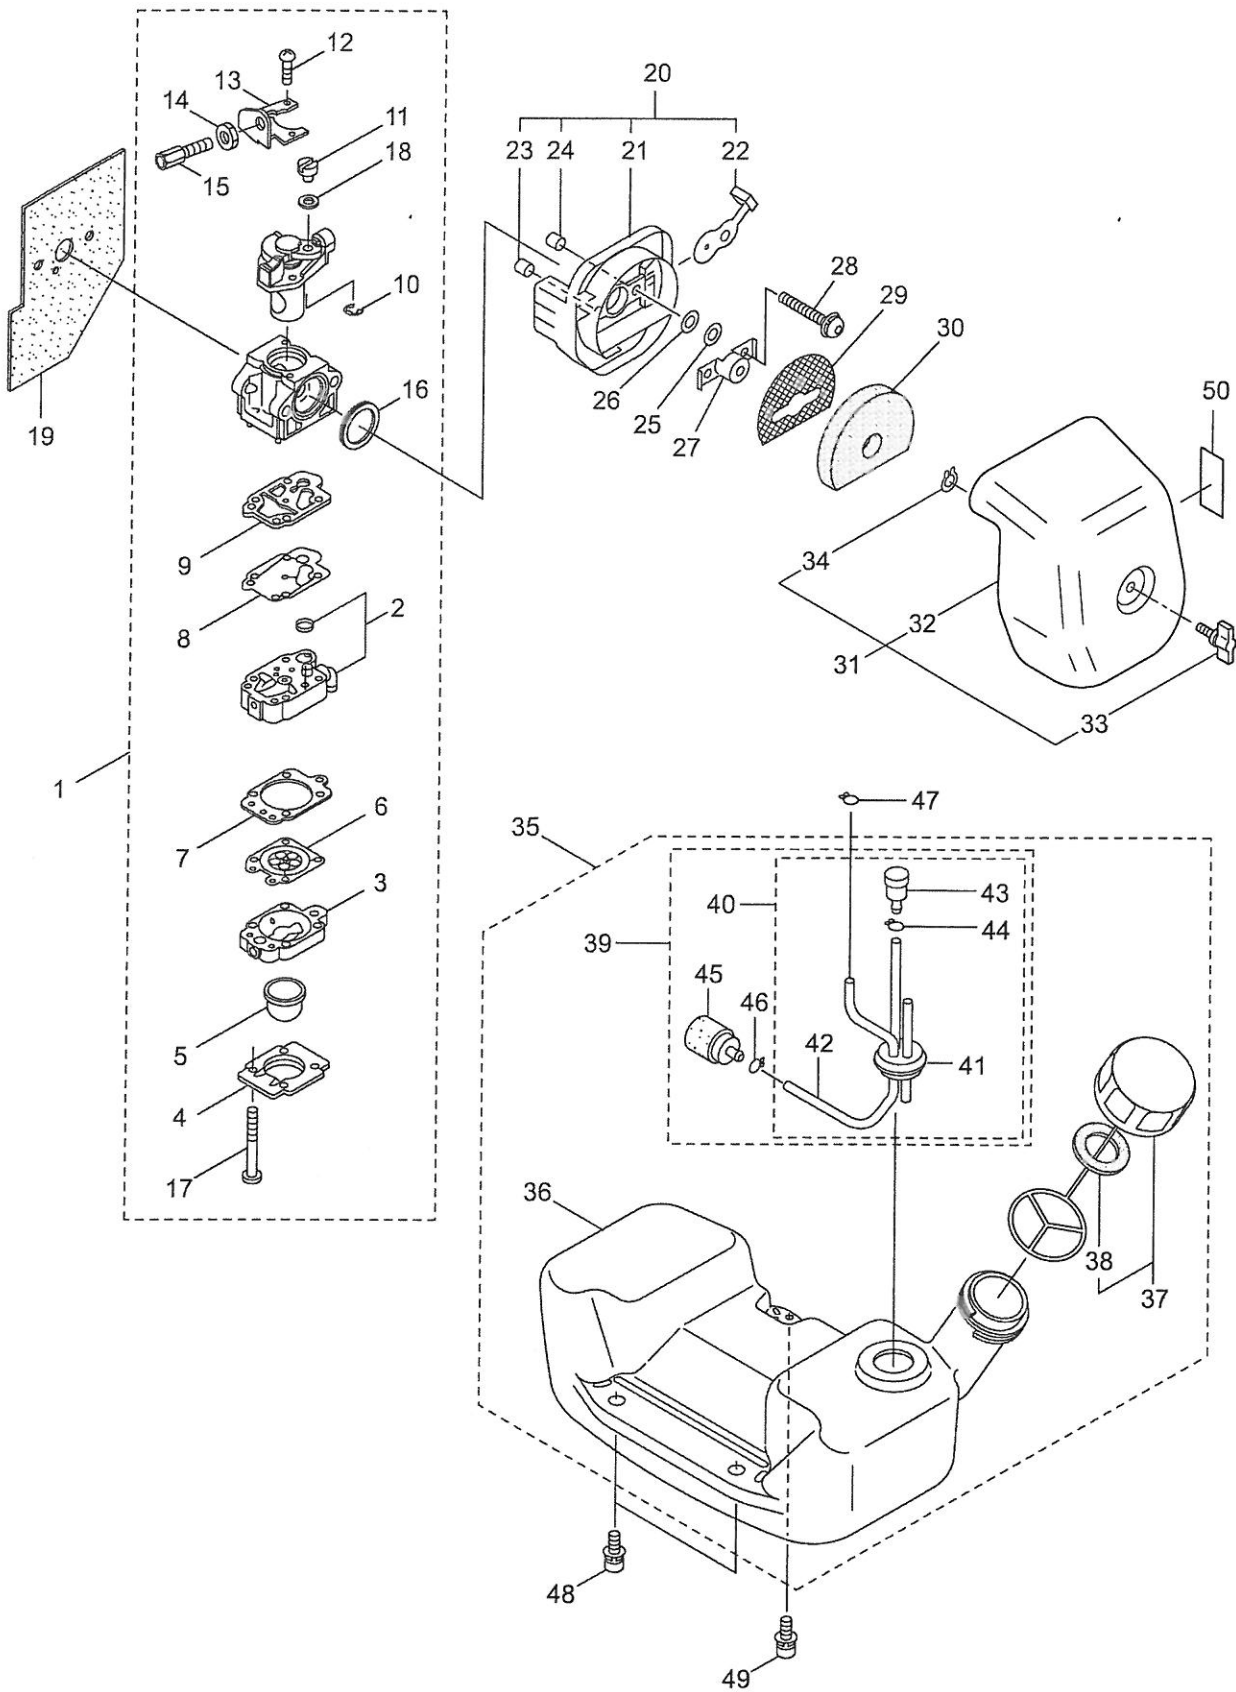

Ref. No.	Part No.	Part Name	Q'ty	Remarks
1-1	352838	MM300	1	
1-2	875097	Engine	1	CE300D/07
1-3	134399	Label	1	MARUYAMA
1-4	092005	Screw	5	5x15
1-5	130895	Flange	1	
1-6	101877	Buffer	1	
1-7	100234	Nut	1	M6
1-8	275109	Fan Case (Engine Side)	1	
1-9	125420	Cap Screw	4	M5x35
1-10	127528	Bolt	3	M6x30
1-11	118817	Chemical Tank	1	13L
1-12	091486	Cap, Chemical Tank	1	Incl.13,14
1-13	022362	Packing	1	
1-14	022363	Inner Cap	1	
1-15	022408	Cap, Hose Joint	1	
1-16	022409	Hose Joint	1	
1-17	100622	Rubber Tube	1	7x11x380L
1-18	028885	Packing	1	13x26xt2
1-19	276574	Joint Pipe	1	
1-20	101063	Joint Nut	1	
1-21	101062	Packing	2	16.5x27xt2.5
1-22	025863	Pipe Holder	1	
1-23	107237	Rubber Tube	1	
1-24	131152	Strainer	1	
1-25	109051	Clamp	1	
1-26	089806	Screw	1	M5x10
1-27	118521	Fan Case (Frame Side)	1	
1-28	128196	Tapping Screw	2	M5x14
1-29	130420	Tapping Screw	10	M5x25
1-30	118561	Collar	1	
1-31	118562	Band	1	
1-32	120320	Plate	2	
1-33	089826	Screw	4	M6x15
1-34	130053	Adapter	1	
1-35	130245	Bolt	3	M6x15
1-36	110466	Fan	1	
1-37	118248	Plate	1	
1-38	275147	Throttle Ass'y	1	Incl.39-48
1-39	275148	Throttle Lever Ass'y	1	Incl.40,41
1-40	125756	Throttle	1	
1-41	275149	Throttle Wire Ass'y	1	
1-42	118811	Grip	1	
1-43	127297	Screw	2	M5x20
1-44	125184	Band Ass'y	1	Incl.45-48
1-45	123132	Holder, (A)	1	

2. MM300  
ENGINE (CYLINDER, CRANKCASE)

Ref. No.	Part No.	Part Name	Q'ty	Remarks
2-46	283504	Reel	1	
2-47	283505	Cam Plate	1	
2-48	283506	Spring	1	
2-49	283507	Spiral Spring	1	
2-50	267213	Screw	1	
2-51	283509	Starter Rope	1	
2-52	283510	Starter Grip	1	
2-53	283511	Rope Stopper	1	
2-54	280934	Starter Pawl Ass'y	1	
2-55	265724	Cap Screw	2	M4x25

3. MM300  
ENGINE (CARBURETOR, FUEL TANK)

Ref. No.	Part No.	Part Name	Q'ty	Remarks
3-46	261117	Clip	1	
3-47	261117	Clip	1	
3-48	268940	Screw	2	M5x18
3-49	281715	Cap Screw	1	M5x20
3-50	261352	Label	1	Choke