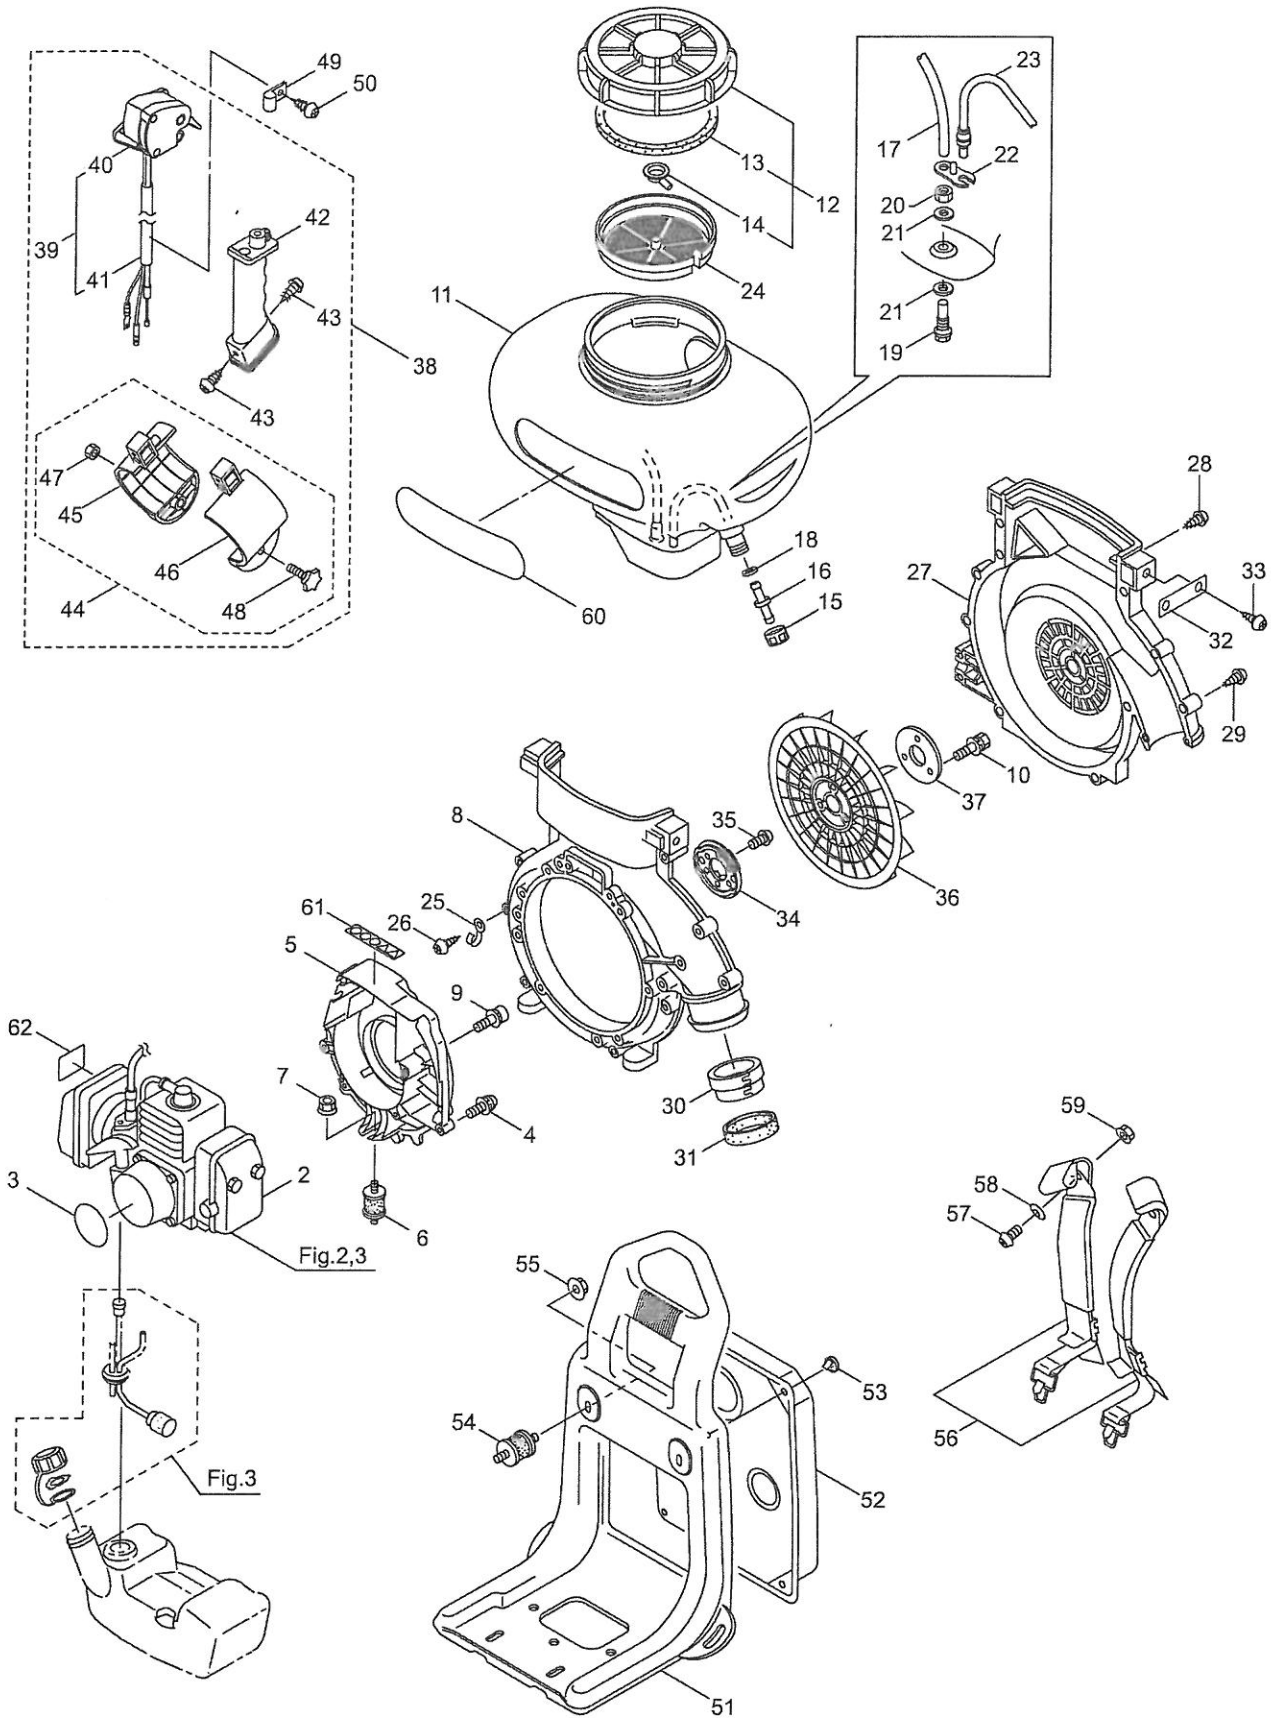

Ref. No.	Part No.	Part Name	Q'ty	Remarks
1-1	352838	MM300	1	
1-2	875097	Engine	1	CE300D/07
1-3	134399	Label	1	MARUYAMA
1-4	092005	Screw	5	5x15
1-5	130895	Flange	1	
1-6	101877	Buffer	1	
1-7	100234	Nut	1	M6
1-8	275109	Fan Case (Engine Side)	1	
1-9	125420	Cap Screw	4	M5x35
1-10	127528	Bolt	3	M6x30
1-11	118817	Chemical Tank	1	13L
1-12	091486	Cap, Chemical Tank	1	Incl.13,14
1-13	022362	Packing	1	
1-14	022363	Inner Cap	1	
1-15	022408	Cap, Hose Joint	1	
1-16	022409	Hose Joint	1	
1-17	100622	Rubber Tube	1	7x11x380L
1-18	028885	Packing	1	13x26xt2
1-19	276574	Joint Pipe	1	
1-20	101063	Joint Nut	1	
1-21	101062	Packing	2	16.5x27xt2.5
1-22	025863	Pipe Holder	1	
1-23	107237	Rubber Tube	1	
1-24	131152	Strainer	1	
1-25	109051	Clamp	1	
1-26	089806	Screw	1	M5x10
1-27	118521	Fan Case (Frame Side)	1	
1-28	128196	Tapping Screw	2	M5x14
1-29	130420	Tapping Screw	10	M5x25
1-30	118561	Collar	1	
1-31	118562	Band	1	
1-32	120320	Plate	2	
1-33	089826	Screw	4	M6x15
1-34	130053	Adapter	1	
1-35	130245	Bolt	3	M6x15
1-36	110466	Fan	1	
1-37	118248	Plate	1	
1-38	275147	Throttle Ass'y	1	Incl.39-48
1-39	275148	Throttle Lever Ass'y	1	Incl.40,41
1-40	125756	Throttle	1	
1-41	275149	Throttle Wire Ass'y	1	
1-42	118811	Grip	1	
1-43	127297	Screw	2	M5x20
1-44	125184	Band Ass'y	1	Incl.45-48
1-45	123132	Holder, (A)	1	

1. MM300  
MAIN BODY

Ref. No.	Part No.	Part Name	Q'ty	Remarks
1-46	123134	Holder, (B)	1	
1-47	127298	Nut	1	M6
1-48	127299	Knob Bolt	1	M6x30
1-49	126049	Clamp	1	
1-50	127300	Screw	1	M5x18
1-51	110509	Backpack Frame	1	
1-52	276635	Cushion Pad	1	
1-53	100749	Fastener	4	#7
1-54	026223	Buffer	2	30-M6x14
1-55	127228	Nut	3	M6
1-56	127089	Shoulder Strap Ass'y	1	
1-57	123370	Screw	2	M6x20
1-58	127224	Washer	2	6x23xt1.6
1-59	127237	Nut	2	M6
1-60	134398	Label	1	MM300
1-61	266959	Label	1	Caution
1-62	231468	Label	1	108dBA