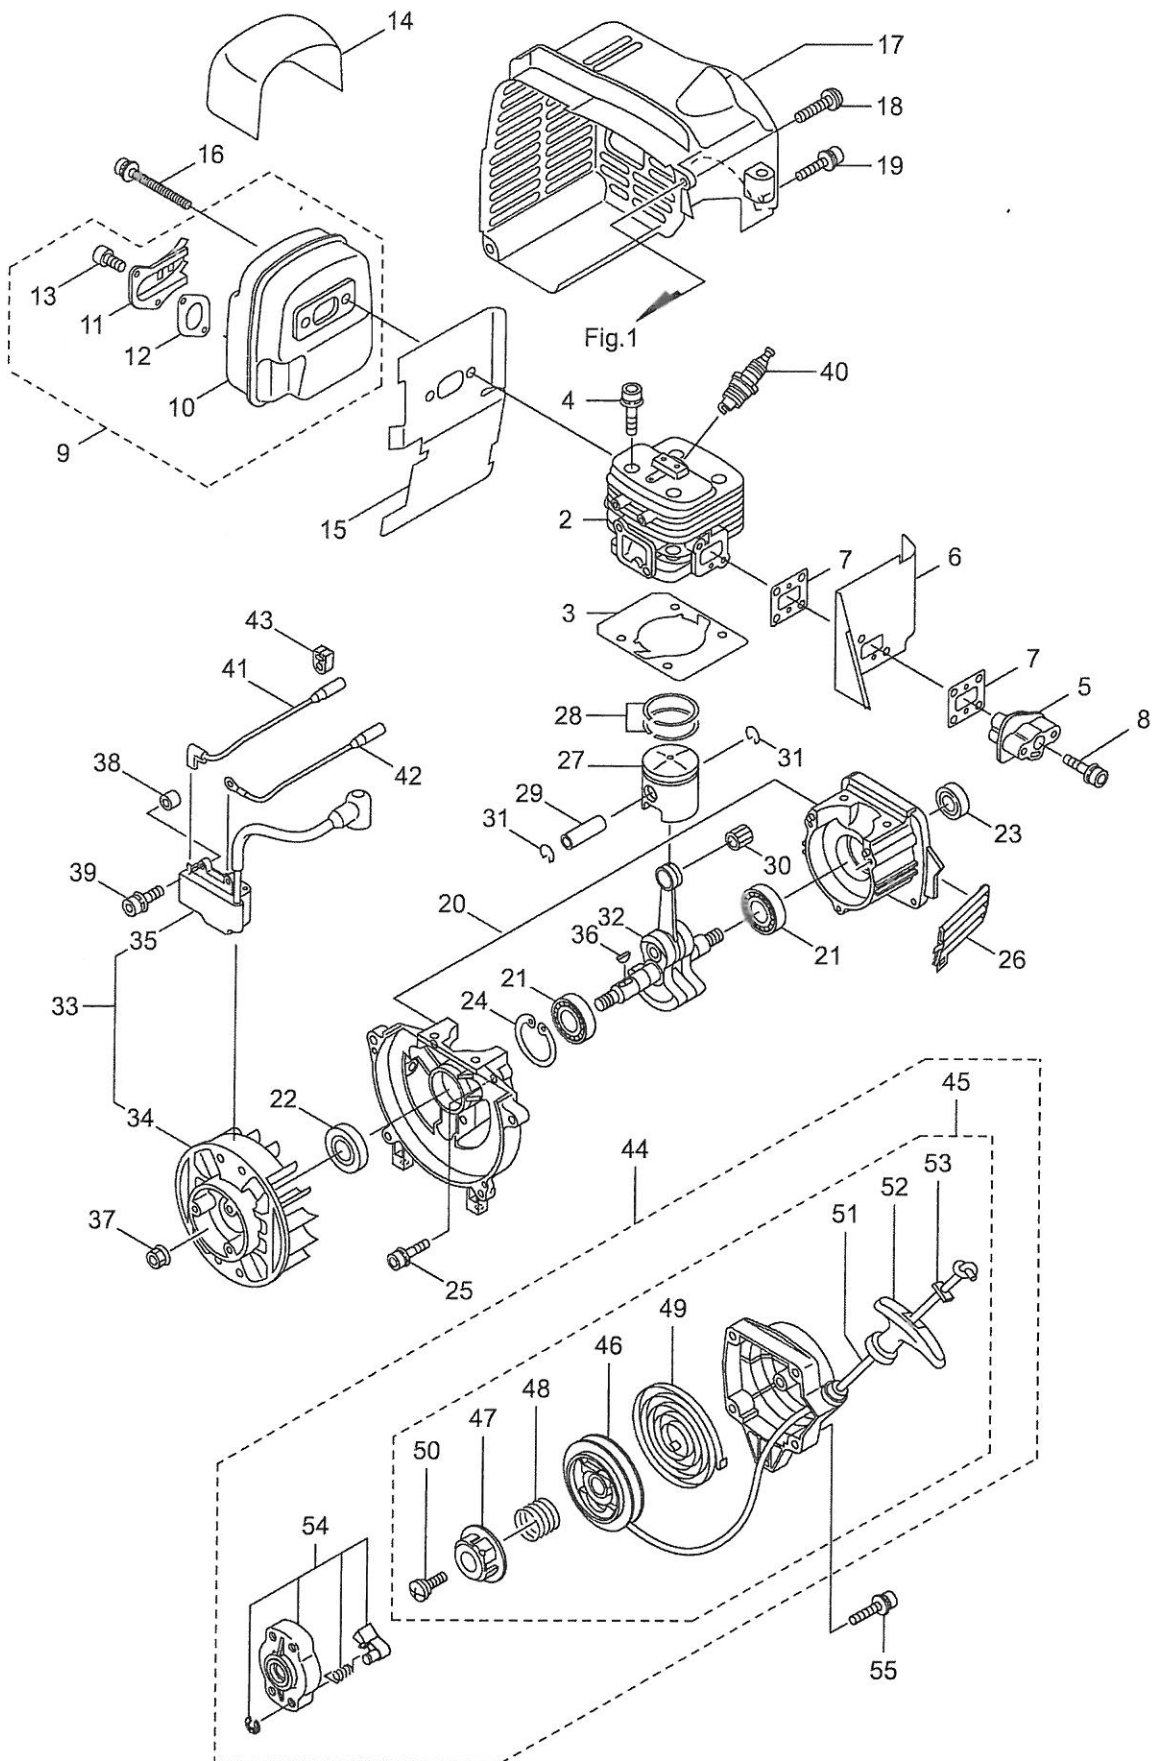

1. MM300  
MAIN BODY

Ref. No.	Part No.	Part Name	Q'ty	Remarks
1-46	123134	Holder, (B)	1	
1-47	127298	Nut	1	M6
1-48	127299	Knob Bolt	1	M6x30
1-49	126049	Clamp	1	
1-50	127300	Screw	1	M5x18
1-51	110509	Backpack Frame	1	
1-52	276635	Cushion Pad	1	
1-53	100749	Fastener	4	#7
1-54	026223	Buffer	2	30-M6x14
1-55	127228	Nut	3	M6
1-56	127089	Shoulder Strap Ass'y	1	
1-57	123370	Screw	2	M6x20
1-58	127224	Washer	2	6x23xt1.6
1-59	127237	Nut	2	M6
1-60	134398	Label	1	MM300
1-61	266959	Label	1	Caution
1-62	231468	Label	1	108dBA

2. MM300  
ENGINE (CYLINDER, CRANKCASE)

Ref. No.	Part No.	Part Name	Q'ty	Remarks
2-46	283504	Reel	1	
2-47	283505	Cam Plate	1	
2-48	283506	Spring	1	
2-49	283507	Spiral Spring	1	
2-50	267213	Screw	1	
2-51	283509	Starter Rope	1	
2-52	283510	Starter Grip	1	
2-53	283511	Rope Stopper	1	
2-54	280934	Starter Pawl Ass'y	1	
2-55	265724	Cap Screw	2	M4x25