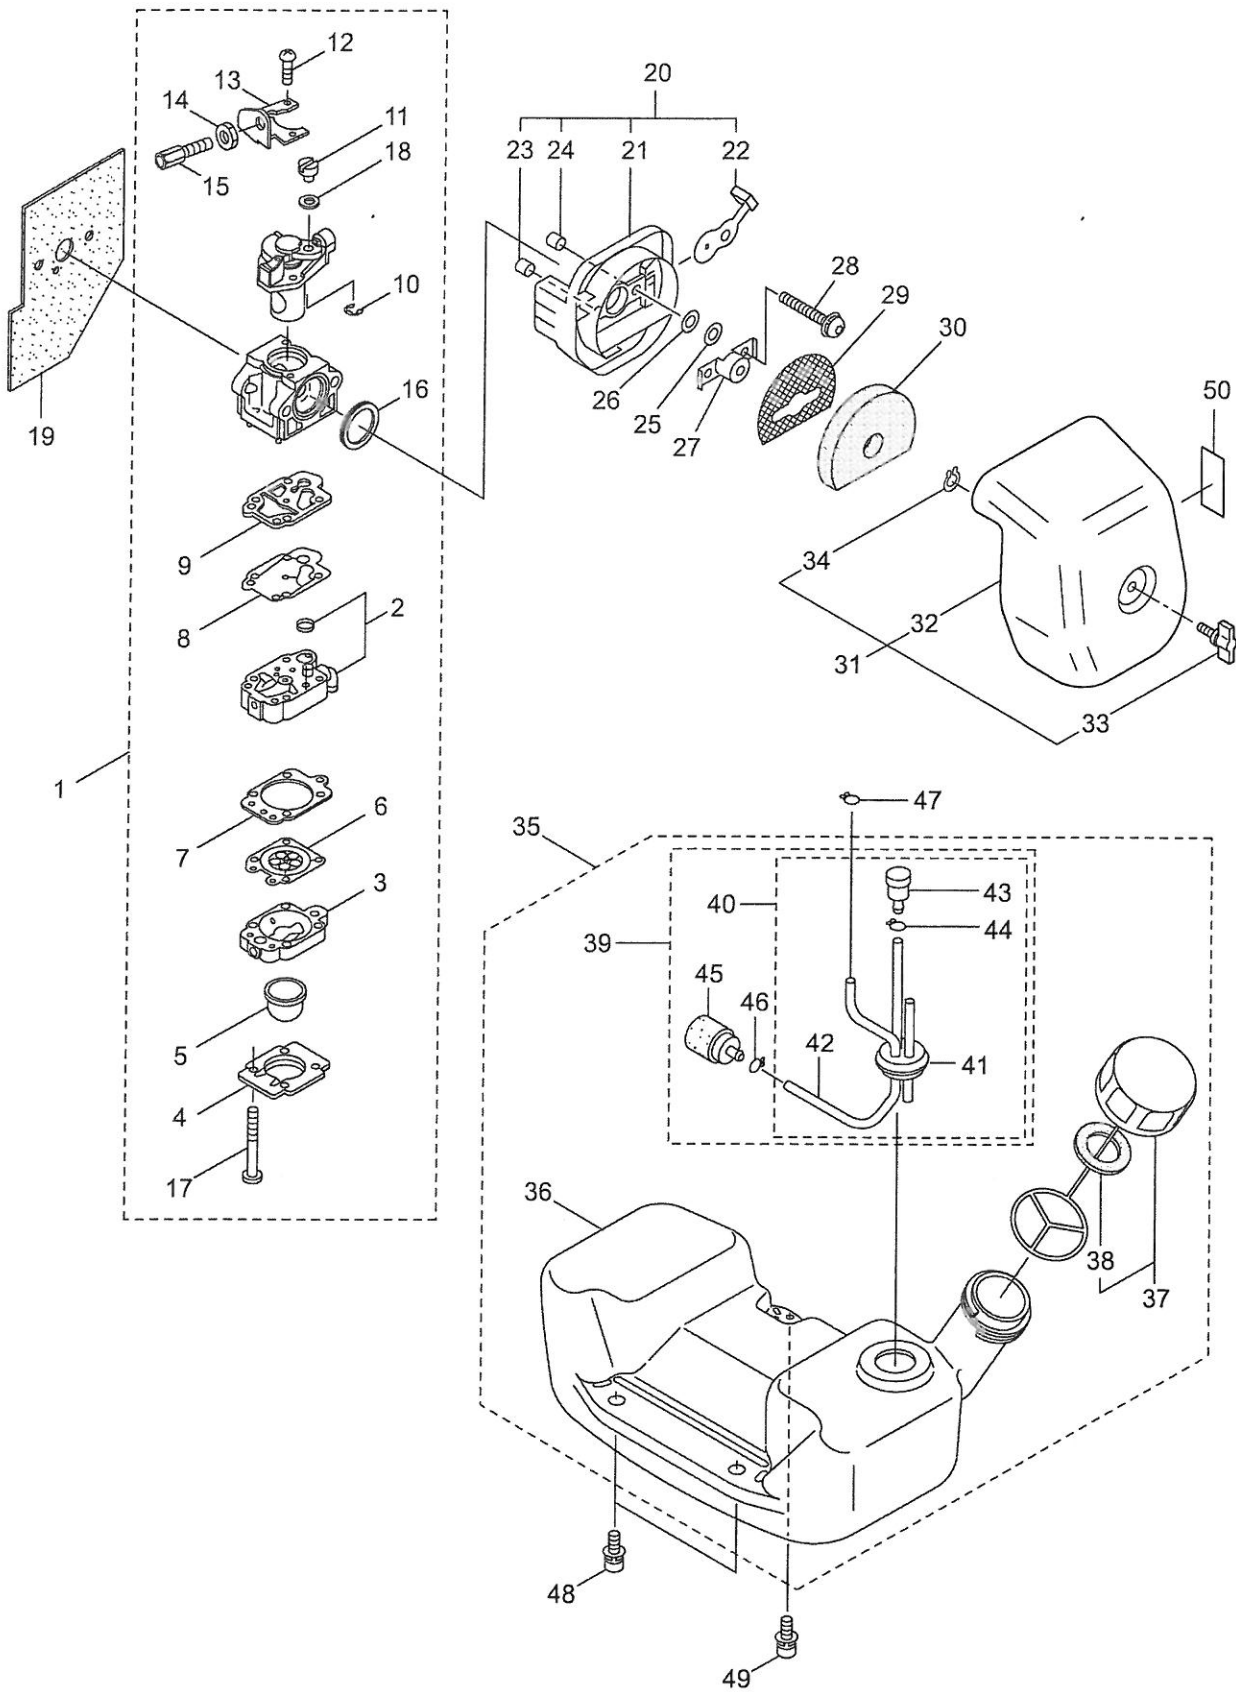

3. MM300
ENGINE (CARBURETOR, FUEL TANK)

Ref. No.	Part No.	Part Name	Q'ty	Remarks
3-1	288263	Carburetor Ass'y	1	Incl.2-18 New gasket required
3-2	264155	Pump Body	1	
3-3	262991	Purge Body	1	
3-4	262992	Cover Plate	1	
3-5	261874	Primer Bulb	1	
3-6	283905	Diaphragm, Meterring	1	
3-7	262993	Gasket	1	
3-8	262994	Diaphragm,Fuel Pump	1	
3-9	282576	Gasket	1	
3-10	261876	E-Ring	1	
3-11	261658	Swivel	1	
3-12	261875	Screw	2	
3-13	264677	Bracket	1	
3-14	261878	Nut	1	
3-15	261877	Adapter	1	
3-16	261657	Packing	1	
3-17	262996	Screw	4	
3-18	264678	Washer	1	
3-19	282578	Gasket	1	
3-20	268055	Air Filter Case Ass'y	1	Incl.21-24
3-21	268056	Air Filter Case	1	
3-22	268057	Valve	1	
3-23	268157	Sleeve	1	5.5x7.1x6L
3-24	268412	Sleeve	1	5.2x7.1x6.4L
3-25	263345	Packing	1	7.2x11xt1.3
3-26	263942	Washer	1	7.2x12xt0.15
3-27	263815	Stay	1	
3-28	264016	Cap Screw	2	M5x60
3-29	265026	Screen	1	
3-30	281861	Element	1	
3-31	268058	Air Filter Cover Ass'y	1	Incl.32-34
3-32	268059	Air Filter Cover	1	
3-33	281438	Knob	1	
3-34	261734	Snap Ring	1	#5
3-35	283220	Fuel Tank Ass'y	1	Incl.36-46
3-36	281587	Fuel Tank	1	
3-37	275306	Fuel Tank Cap Ass'y	1	Incl.38
3-38	274875	Gasket	1	
3-39	279549	Fuel Pipe Pick-up Ass'y	1	Incl.40-46
3-40	282539	Fuel Pipe Ass'y	1	Incl.41-44
3-41	268065	Grommet	1	
3-42	261690	Fuel Pipe	1	160L
3-43	261590	Breather	1	
3-44	261117	Clip	1	
3-45	286749	Filter Ass'y	1