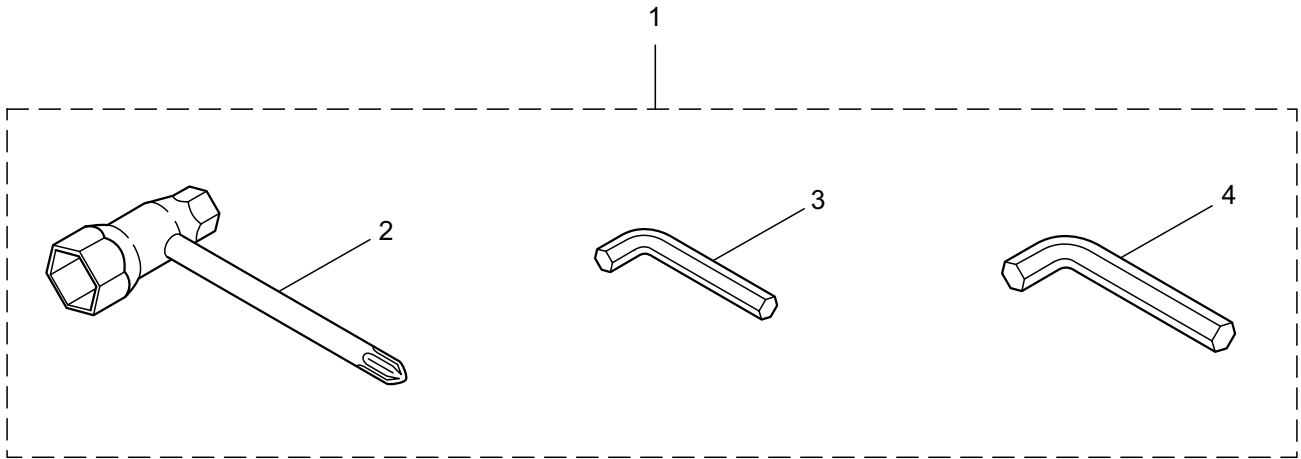

2. HT2350D-RX-01
ACCESSORIES

Ref. No.	Part No.	Part Name	Q'ty	Remarks
2-1	264606	Tool Set	1	Incl.2-4
2-2	264607	Box Spanner	1	10x19x(+)
2-3	219431	Wrench	1	3mm
2-4	219432	Wrench	1	4mm
2-5	271825	Instruction Manual	1	GB/ES/PT
2-6	271827	Instruction Manual	1	FR/DE/IT
2-7	271830	Instruction Manual	1	RU/RO/PL
2-8	523492	Parts List	1	HT2350D-RX-01