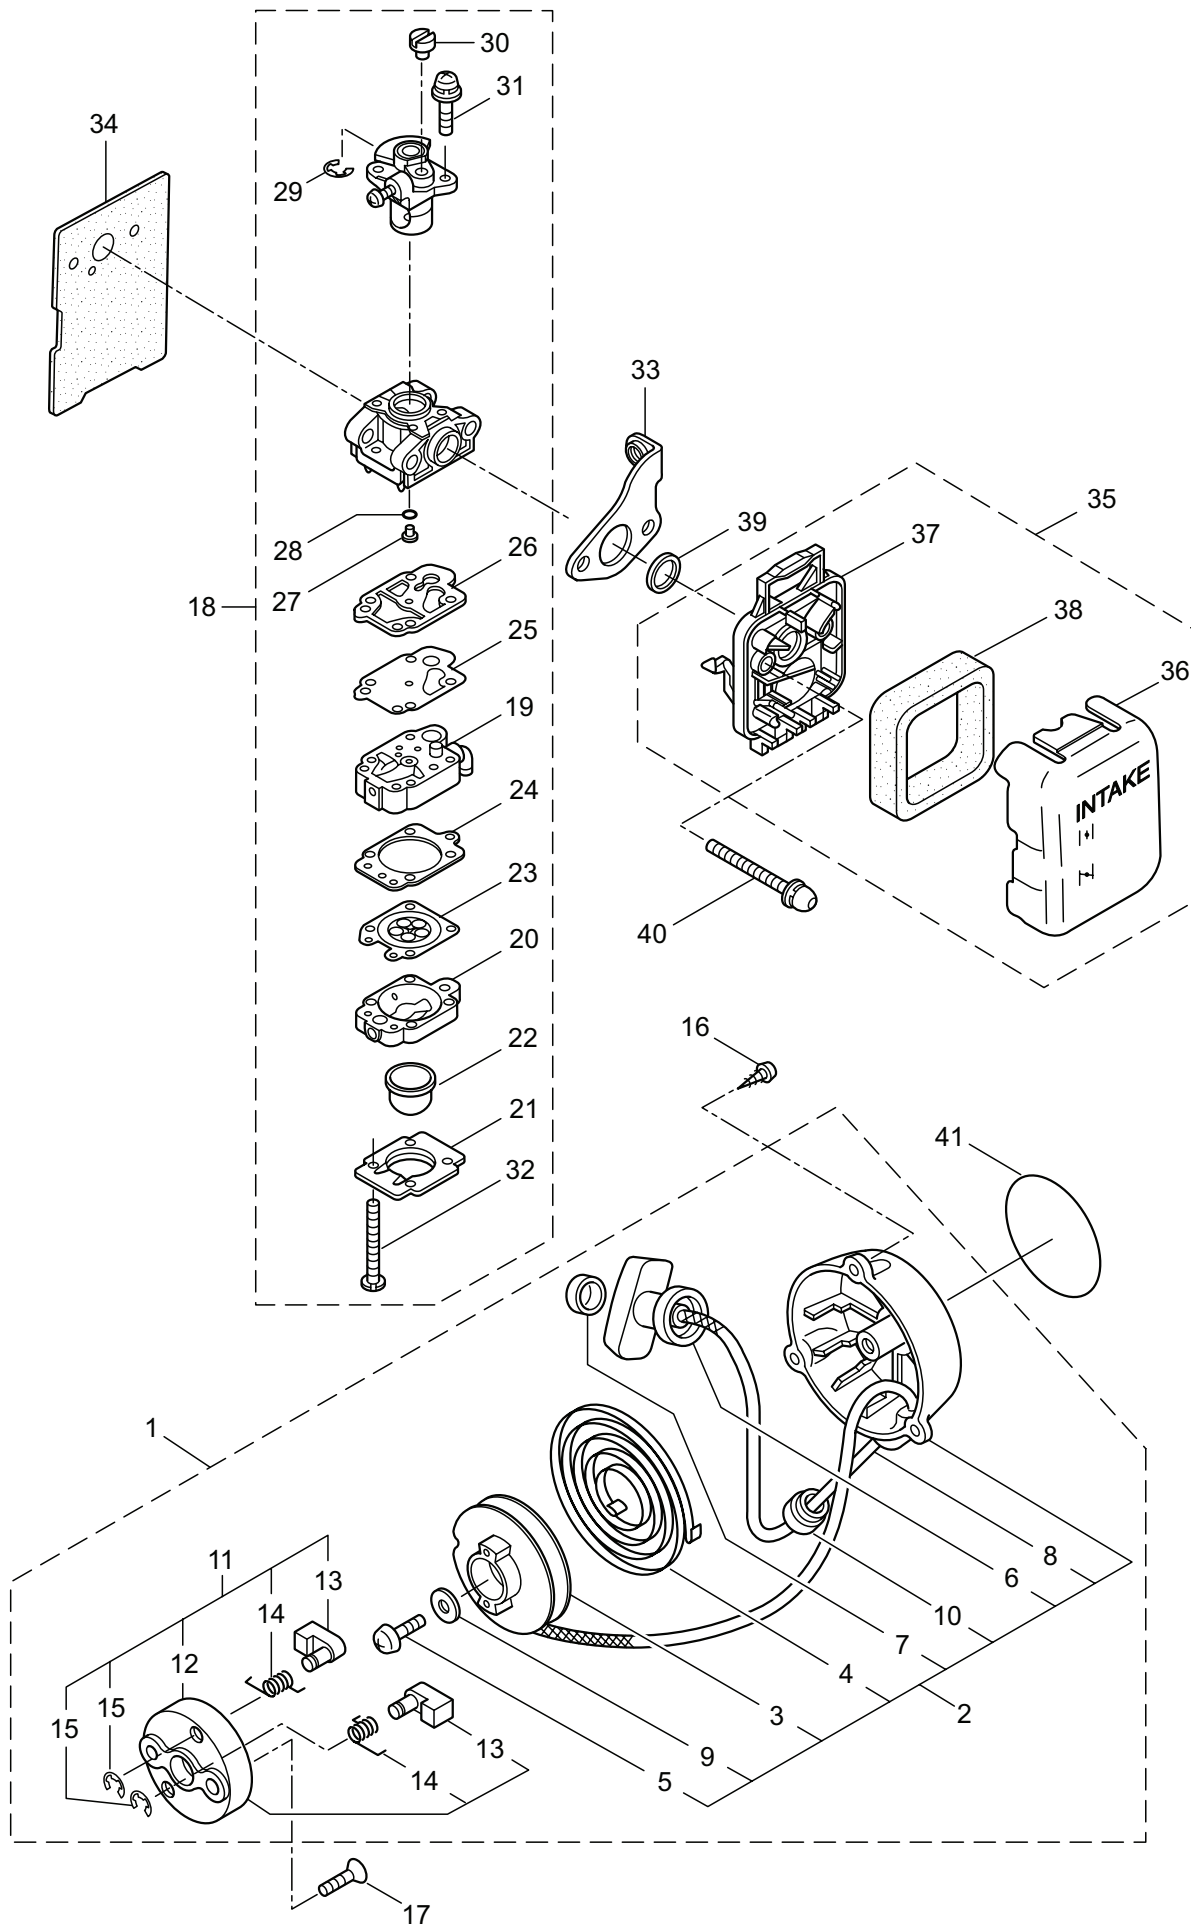

4. HT2350D-RX-01
CARBURETOR, RECOIL STARTER

Ref. No.	Part No.	Part Name	Q'ty	Remarks
4-1	283169	Recoil Starter Ass'y	1	Incl.2-15
4-2	283170	Starter Ass'y	1	Incl.3-10
4-3	280492	Reel	1	
4-4	287421	Spiral Spring	1	
4-5	280494	Screw	1	
4-6	280497	Starter Grip	1	
4-7	280550	Stopper	1	
4-8	283616	Starter Rope	1	
4-9	280547	Washer	1	
4-10	280548	Collar	1	
4-11	280532	Starter Pulley Ass'y	1	Incl.12-15
4-12	280533	Pulley	1	
4-13	269699	Ratchet	2	
4-14	280553	Spring	2	
4-15	020299	E-Ring	2	#4
4-16	280144	Tapping Screw	3	
4-17	264535	Screw	2	M6x20
4-18	283436	Carburetor Ass'y	1	Incl.19-32 New gasket required
4-19	268499	Pump Body	1	
4-20	262991	Purge Body	1	
4-21	262992	Cover Plate	1	
4-22	261874	Primer Bulb	1	
4-23	283905	Diaphragm, Meterring	1	
4-24	262993	Gasket	1	
4-25	262994	Diaphragm,Fuel Pump	1	
4-26	282576	Gasket	1	
4-27	289621	Main Jet	1	
4-28	261871	O-Ring	1	
4-29	261876	E-Ring	1	
4-30	261658	Swivel	1	
4-31	264682	Screw	2	
4-32	262996	Screw	4	
4-33	268535	Stay	1	
4-34	283181	Gasket	1	
4-35	264708	Cleaner Ass'y	1	Incl.36-38
4-36	264709	Cover	1	
4-37	264693	Housing	1	
4-38	264695	Filter	1	
4-39	268963	Gasket	1	19.4x14.8xt3.5
4-40	269834	Screw	2	
4-41	283469	Label	1	HT2350D-RX