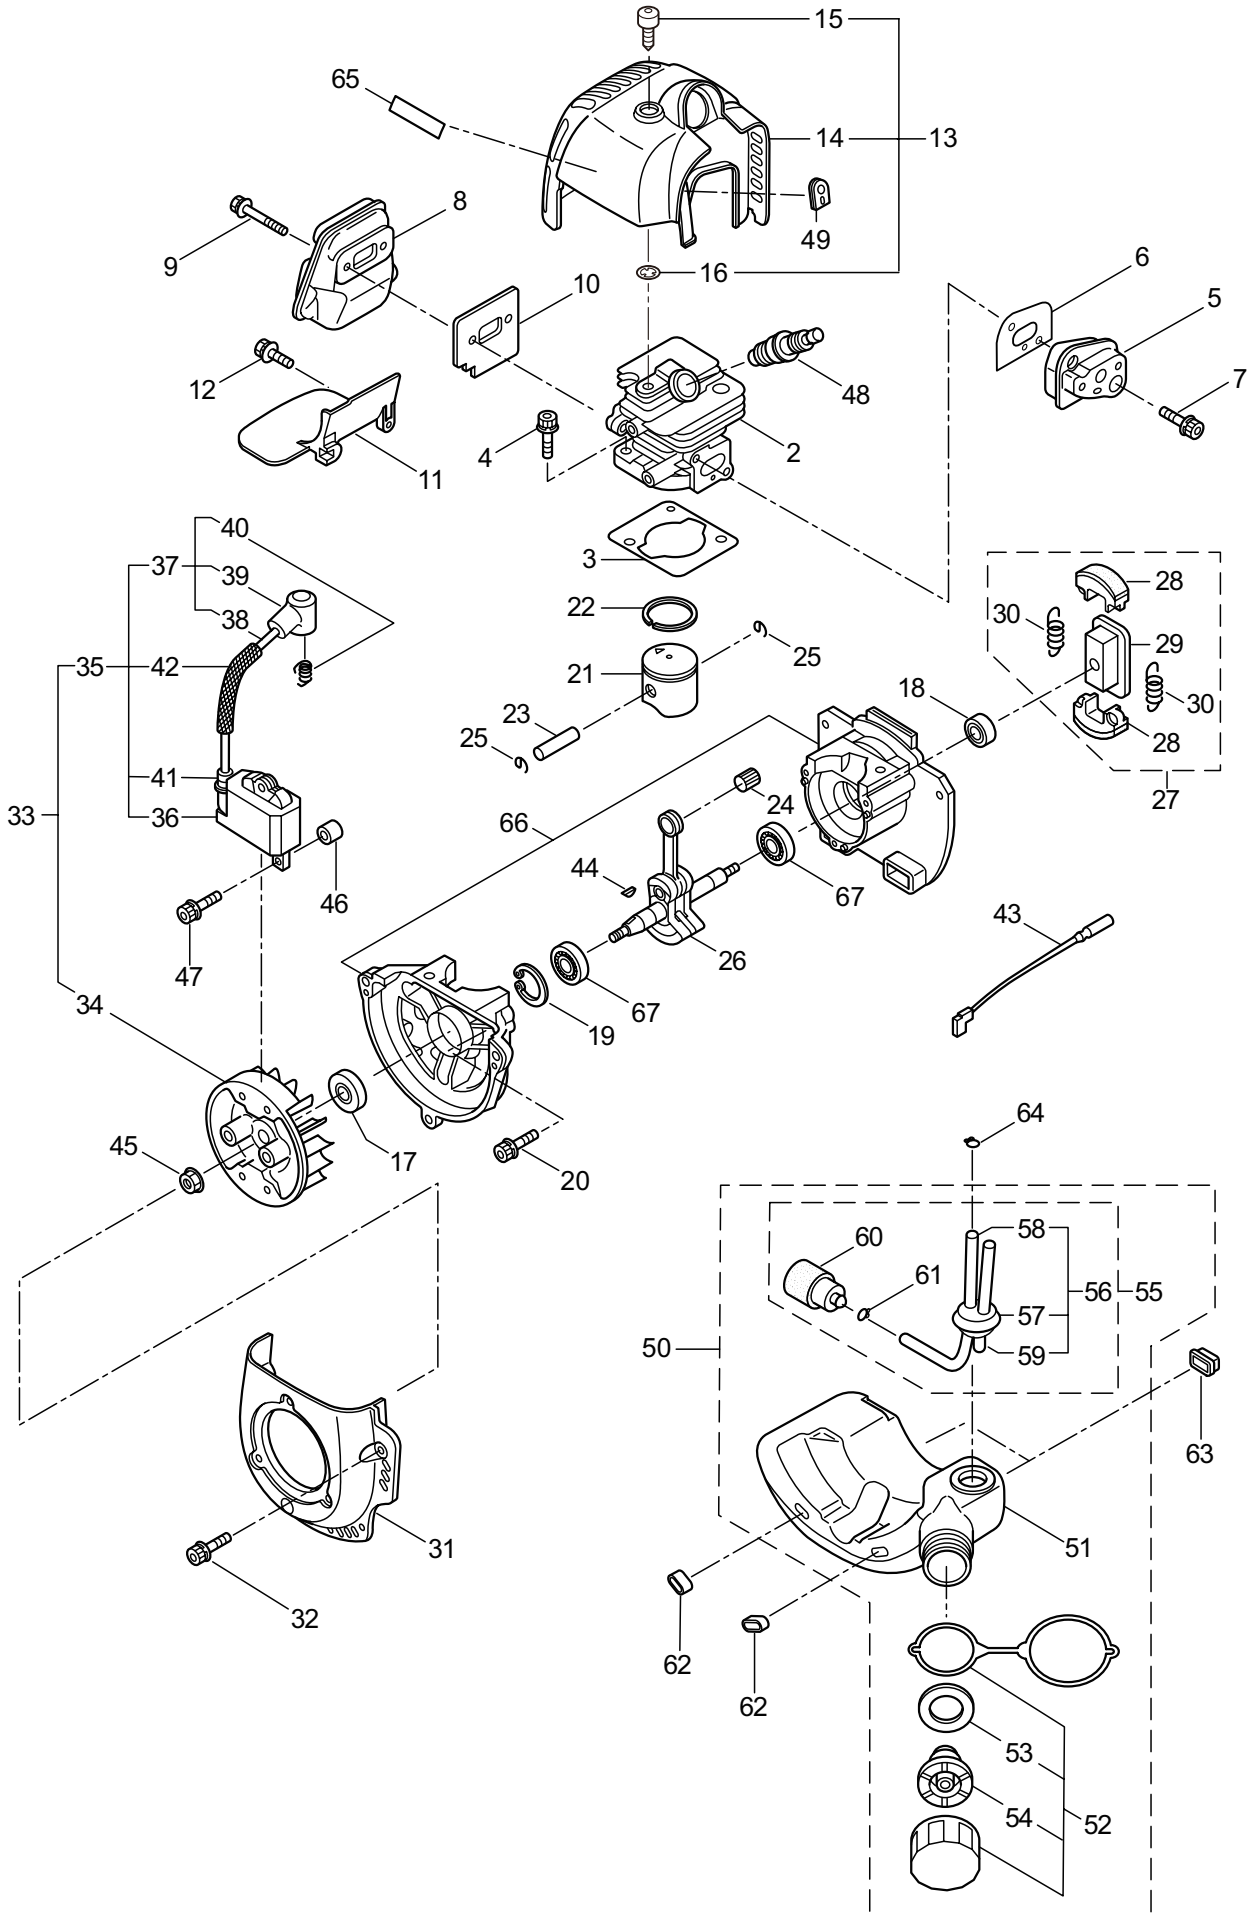

3. HT2350D-RX-01
ENGINE

Ref. No.	Part No.	Part Name	Q'ty	Remarks
3-46	280381	Spacer	2	
3-47	281211	Cap Screw	2	M4x20
3-48	262483	Spark Plug	1	NGK BP6Y
3-49	283140	Grommet	1	
3-50	283437	Fuel Tank Ass'y	1	Incl.51-61
3-51	283162	Fuel Tank	1	
3-52	283438	Tank Cap Ass'y	1	Incl.53,54
3-53	283727	Gasket	1	
3-54	283764	Breather Ass'y	1	
3-55	265752	Fuel Pipe Pick-up Ass'y	1	Incl.56-61
3-56	264031	Fuel Pipe Ass'y	1	Incl.57-59
3-57	261115	Grommet	1	
3-58	261690	Fuel Pipe	1	160L
3-59	263038	Return Pipe	1	3x6x85L
3-60	264653	Filter Ass'y	1	
3-61	261117	Clip	1	
3-62	264318	Pad	2	
3-63	261118	Pad	2	
3-64	261117	Clip	1	
3-65	266959	Label	1	Caution
3-66	283150	Crankcase	1	
3-67	261181	Bearing	2	#6000C3