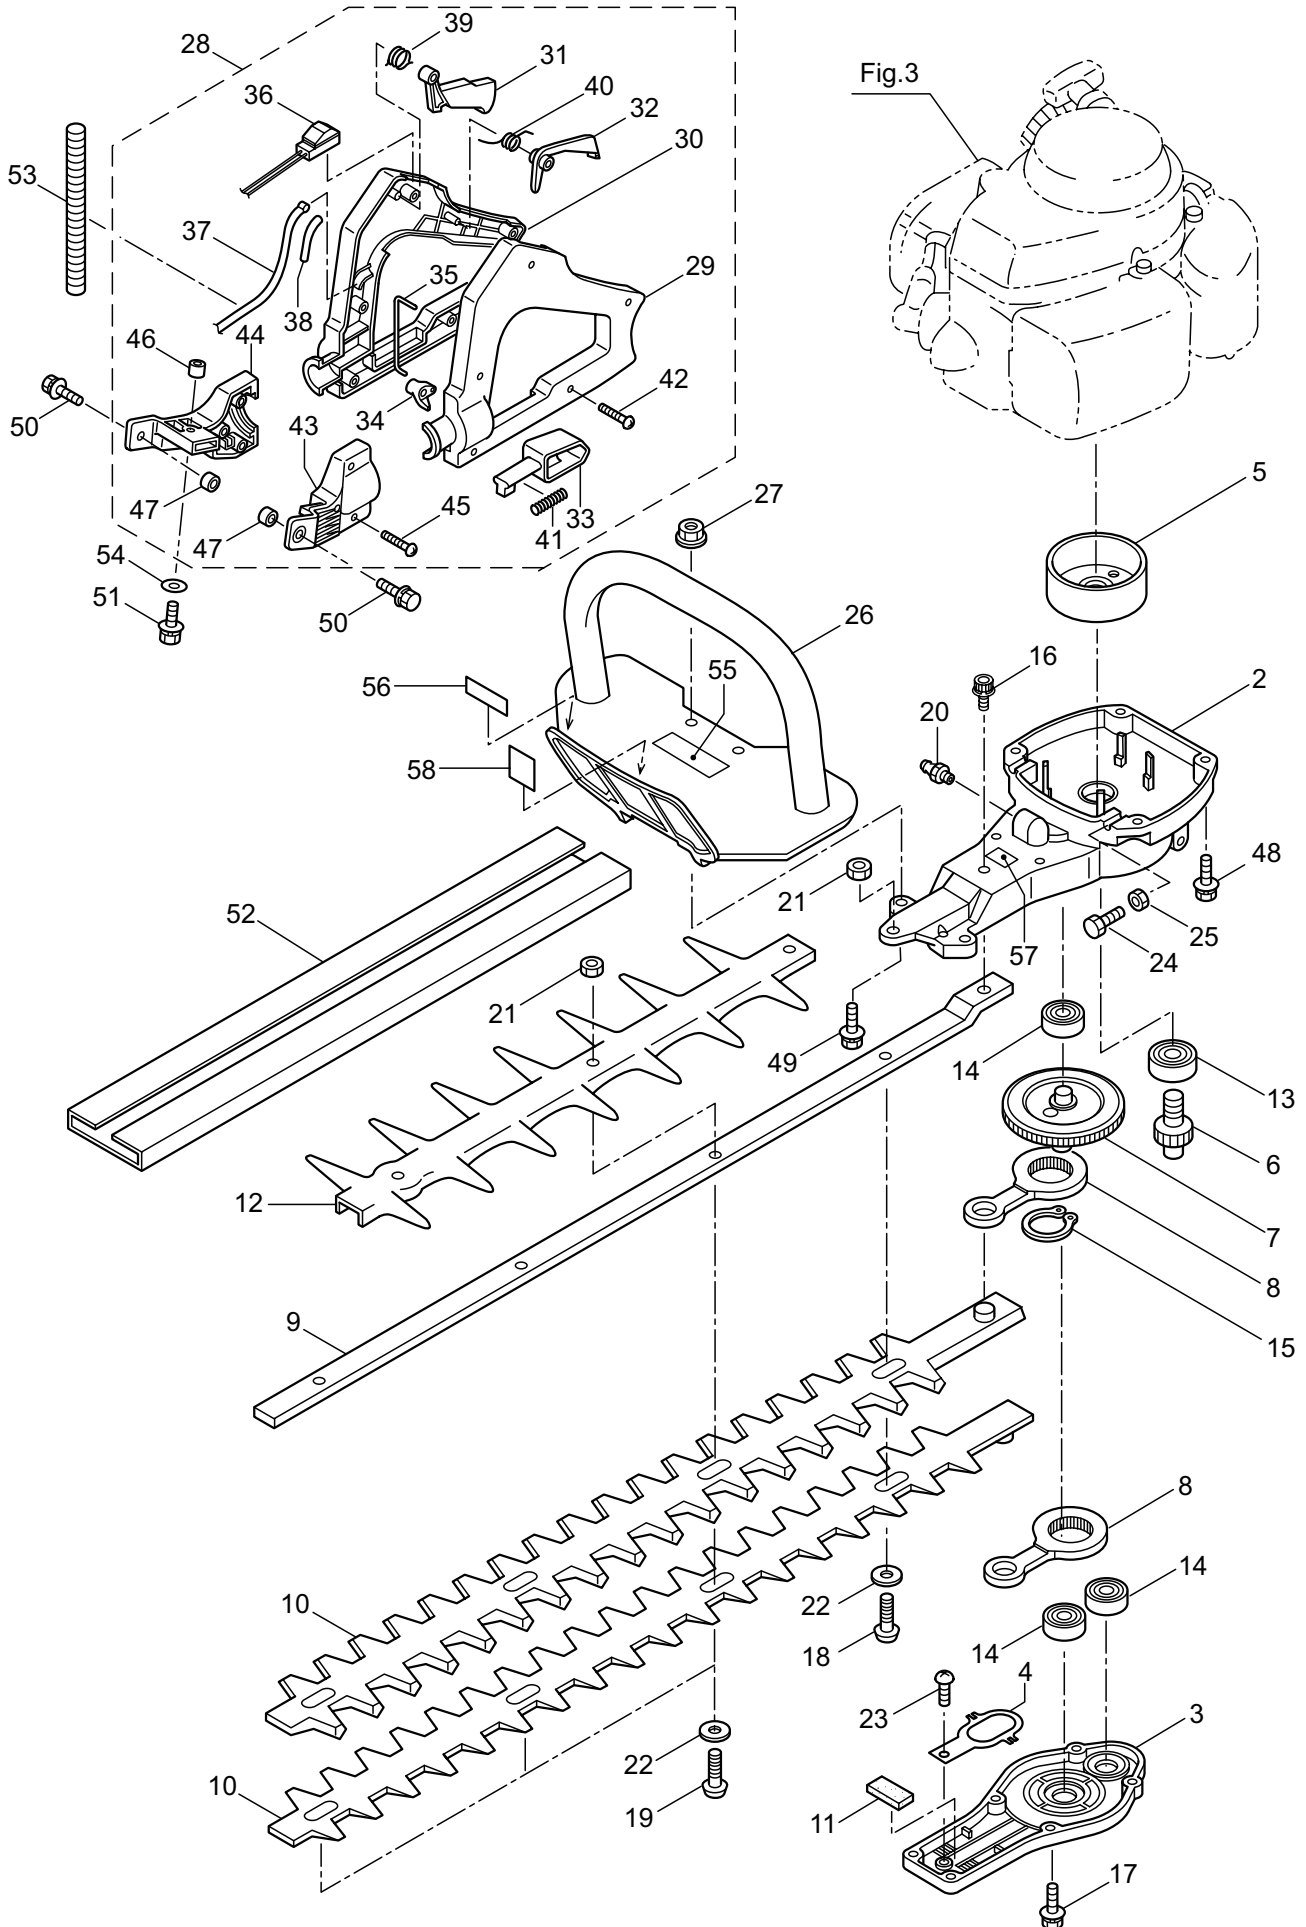

PARTS LIST

HT2350D-RX-01

CONTENTS

1. MAIN BODY	1 ~ 4
2. ACCESSORIES	5 ~ 6
3. ENGINE	7 ~ 10
4. CARBURETOR, RECOIL STARTER	11 ~ 12

2015. 10.

MARUYAMA

P/N 523492-5

1. HT2350D-RX-01
MAIN BODY

Ref. No.	Part No.	Part Name	Q'ty	Remarks
1-1	362333	HT2350D-RX-01	1	
1-2	271222	Upper Case	1	
1-3	271223	Lower Case	1	
1-4	271224	Plate	1	
1-5	270021	Drum	1	
1-6	271410	Pinion	1	
1-7	270552	Crank Comp.	1	
1-8	271225	Rod Ass'y	2	
1-9	271226	Guide Plate	1	
1-10	270682	Blade	2	
1-11	271227	Felt	1	
1-12	274877	Blade Guard	1	
1-13	580767	Bearing	1	#6001 2RS
1-14	270423	Bearing	3	
1-15	580777	Snap Ring	1	#26
1-16	271895	Screw	1	
1-17	580791	Bolt	6	M5x16
1-18	271229	Screw	1	
1-19	991914	Screw	3	
1-20	991937	Grease Nipple	1	M6
1-21	991941	U-Nut	4	M6
1-22	991913	Washer	4	
1-23	991924	Screw	1	M3x5
1-24	271230	Screw	2	
1-25	271231	Nut	2	
1-26	270241	Front Handle	1	
1-27	991941	U-Nut	2	M6
1-28	271396	Rear Handle Ass'y	1	Incl.29-47
1-29	271278	Rear Handle (L)	1	
1-30	271279	Rear Handle (R)	1	
1-31	271280	Lever,Throttle	1	
1-32	271281	Stop Lever	1	
1-33	271282	Lock Lever	1	
1-34	271283	Lock Lever Stopper	1	
1-35	271284	Rod	1	
1-36	271285	Switch	1	
1-37	271398	Cable Comp.	1	
1-38	271287	Spacer	1	
1-39	271288	Spring	1	
1-40	271289	Spring	1	
1-41	270400	Spring	1	
1-42	271276	Screw	5	
1-43	271274	Handle Stay (L)	1	
1-44	271275	Handle Stay (R)	1	
1-45	271276	Screw	3	

1. HT2350D-RX-01
MAIN BODY

Ref. No.	Part No.	Part Name	Q'ty	Remarks
1-46	270424	Spacer	1	
1-47	271277	Spacer	2	
1-48	271425	Screw	4	
1-49	270705	Screw	2	
1-50	271219	Screw	2	
1-51	271220	Screw	1	
1-52	217677	Cover of Blade	1	
1-53	271221	Tube	1	
1-54	270843	Washer	1	25x6xt1.6
1-55	270566	Label	1	
1-56	266957	Label	1	
1-57	266960	Label	1	
1-58	283526	Label	1	