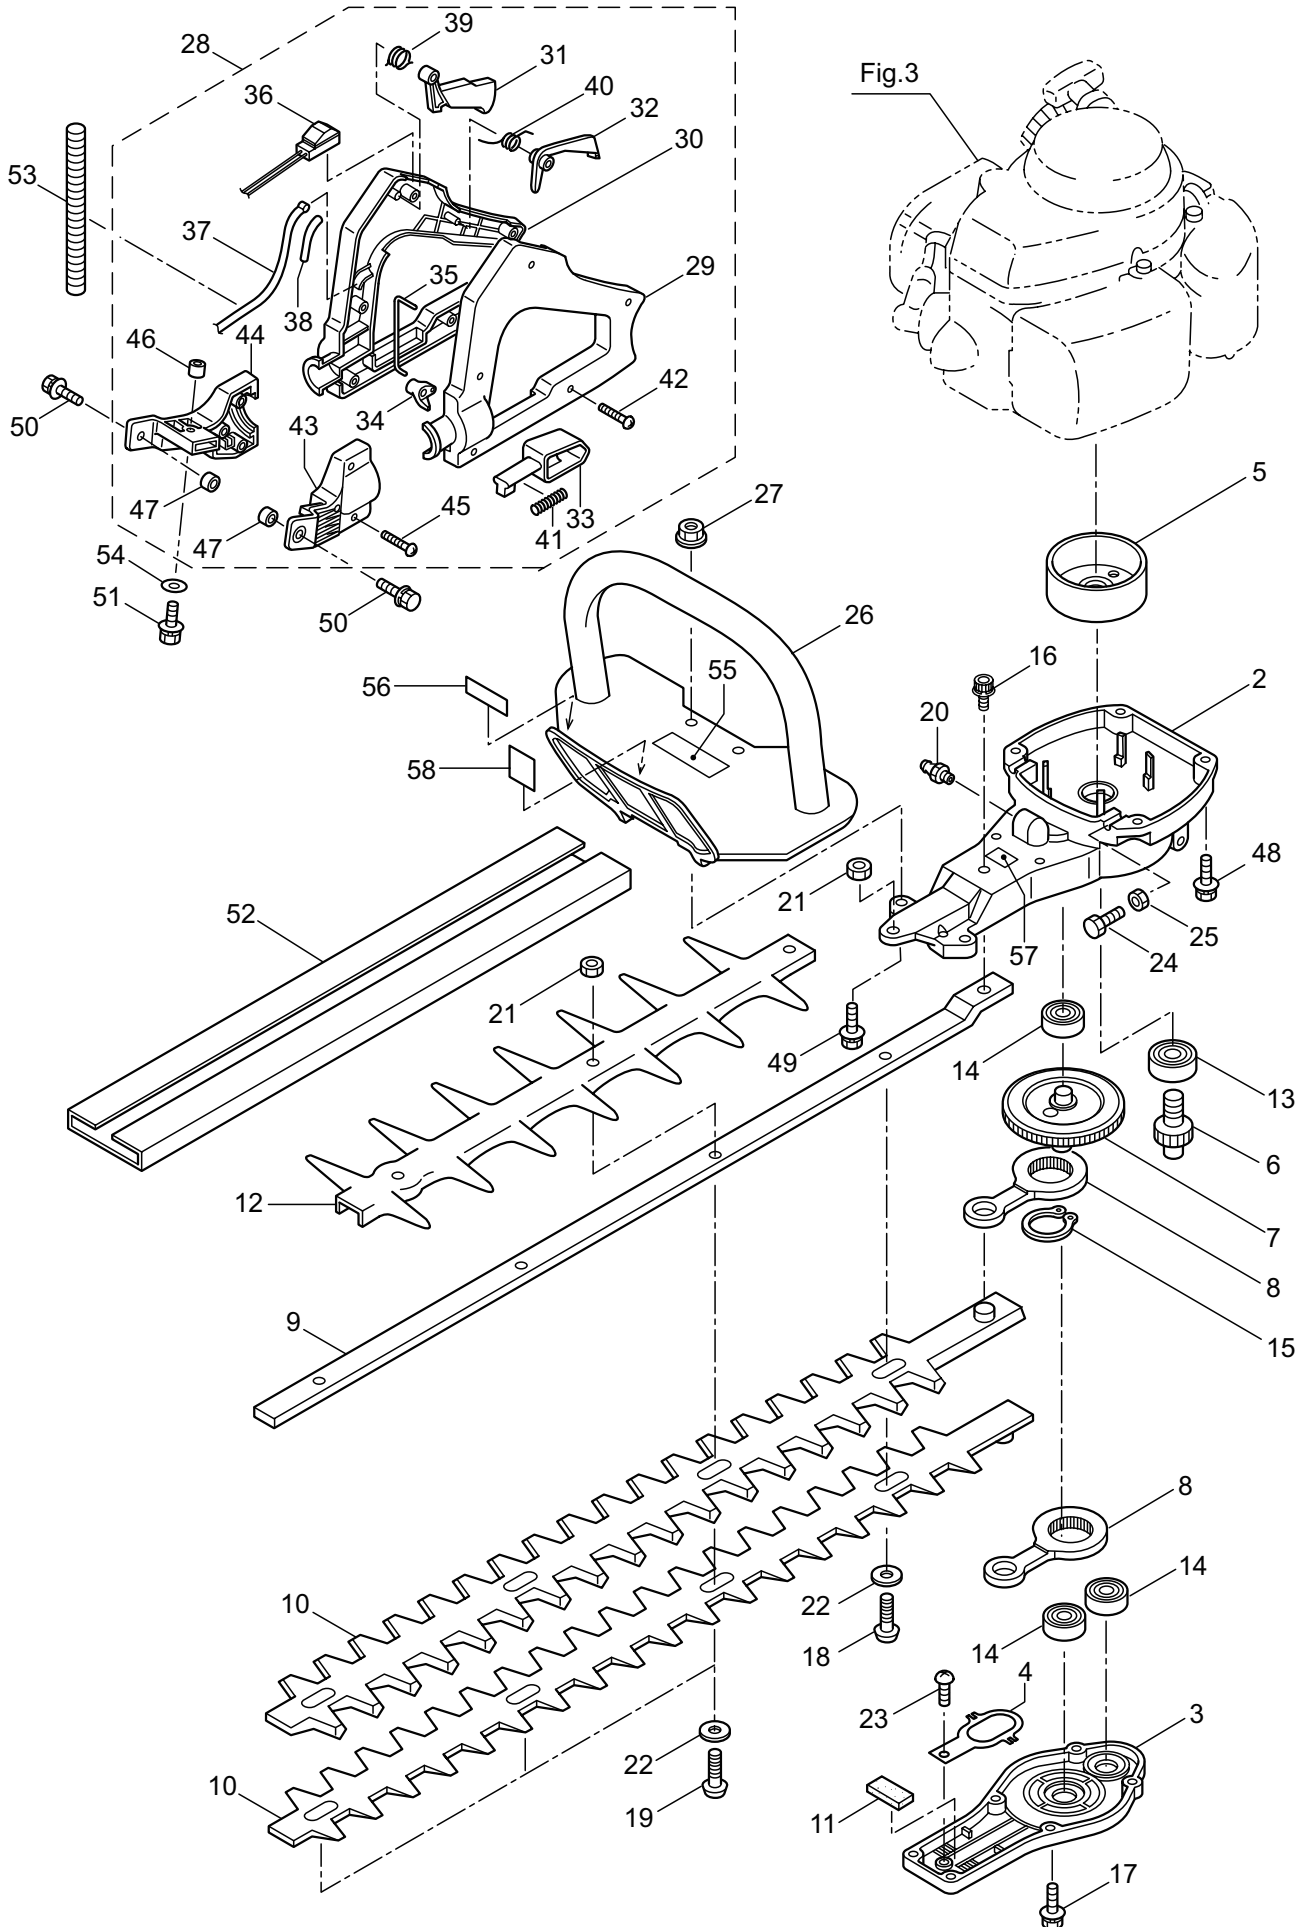

PARTS LIST

HT2350D-RX-01

CONTENTS

1. MAIN BODY	1 ~ 4
2. ACCESSORIES	5 ~ 6
3. ENGINE	7 ~ 10
4. CARBURETOR, RECOIL STARTER	11 ~ 12

2015. 10.

MARUYAMA

P/N 523492-5

1. HT2350D-RX-01
MAIN BODY

Ref. No.	Part No.	Part Name	Q'ty	Remarks
1-1	362333	HT2350D-RX-01	1	
1-2	271222	Upper Case	1	
1-3	271223	Lower Case	1	
1-4	271224	Plate	1	
1-5	270021	Drum	1	
1-6	271410	Pinion	1	
1-7	270552	Crank Comp.	1	
1-8	271225	Rod Ass'y	2	
1-9	271226	Guide Plate	1	
1-10	270682	Blade	2	
1-11	271227	Felt	1	
1-12	274877	Blade Guard	1	
1-13	580767	Bearing	1	#6001 2RS
1-14	270423	Bearing	3	
1-15	580777	Snap Ring	1	#26
1-16	271895	Screw	1	
1-17	580791	Bolt	6	M5x16
1-18	271229	Screw	1	
1-19	991914	Screw	3	
1-20	991937	Grease Nipple	1	M6
1-21	991941	U-Nut	4	M6
1-22	991913	Washer	4	
1-23	991924	Screw	1	M3x5
1-24	271230	Screw	2	
1-25	271231	Nut	2	
1-26	270241	Front Handle	1	
1-27	991941	U-Nut	2	M6
1-28	271396	Rear Handle Ass'y	1	Incl.29-47
1-29	271278	Rear Handle (L)	1	
1-30	271279	Rear Handle (R)	1	
1-31	271280	Lever,Throttle	1	
1-32	271281	Stop Lever	1	
1-33	271282	Lock Lever	1	
1-34	271283	Lock Lever Stopper	1	
1-35	271284	Rod	1	
1-36	271285	Switch	1	
1-37	271398	Cable Comp.	1	
1-38	271287	Spacer	1	
1-39	271288	Spring	1	
1-40	271289	Spring	1	
1-41	270400	Spring	1	
1-42	271276	Screw	5	
1-43	271274	Handle Stay (L)	1	
1-44	271275	Handle Stay (R)	1	
1-45	271276	Screw	3	

1. HT2350D-RX-01
MAIN BODY

Ref. No.	Part No.	Part Name	Q'ty	Remarks
1-46	270424	Spacer	1	
1-47	271277	Spacer	2	
1-48	271425	Screw	4	
1-49	270705	Screw	2	
1-50	271219	Screw	2	
1-51	271220	Screw	1	
1-52	217677	Cover of Blade	1	
1-53	271221	Tube	1	
1-54	270843	Washer	1	25x6xt1.6
1-55	270566	Label	1	
1-56	266957	Label	1	
1-57	266960	Label	1	
1-58	283526	Label	1	