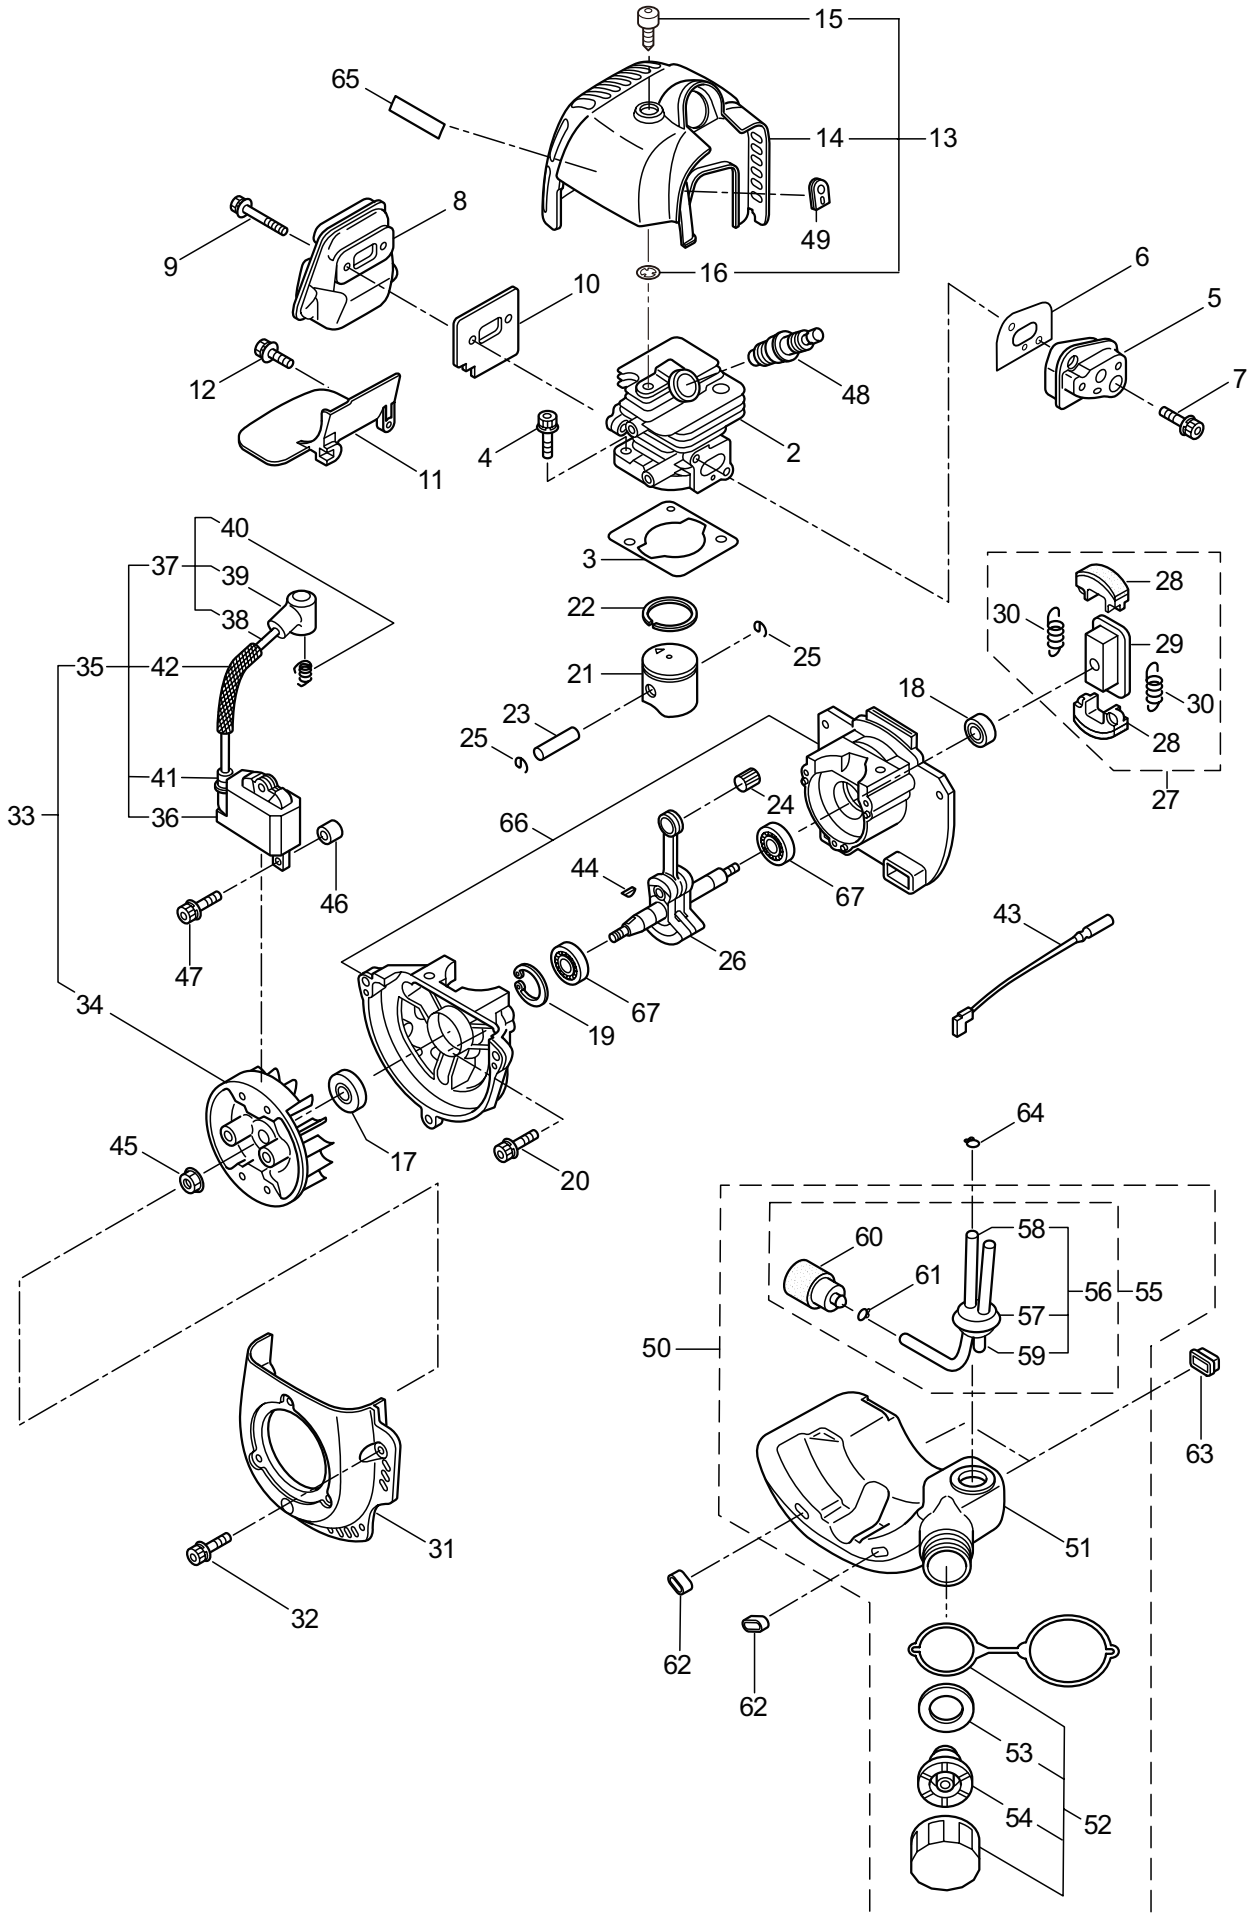

3. HT2350D-RX-01
ENGINE

Ref. No.	Part No.	Part Name	Q'ty	Remarks
3-1	858133	Engine	1	HE230/01
3-2	283149	Cylinder	1	
3-3	283177	Gasket	1	
3-4	267290	Cap Screw	2	M5x20
3-5	265802	Insulator	1	New gasket required
3-6	267049	Gasket	1	
3-7	265924	Cap Screw	2	M5x25
3-8	283166	Muffler	1	
3-9	264223	Cap Screw	2	M5x40
3-10	283176	Gasket	1	
3-11	283175	Under Cover	1	
3-12	261607	Cap Screw	1	M5x16
3-13	286388	Top Cover Ass'y	1	Incl.14-16
3-14	283161	Top Cover	1	
3-15	286399	Knob	1	M5
3-16	286270	Washer	1	M5
3-17	262712	Oil Seal	1	TC10267
3-18	262713	Oil Seal	1	TC10207
3-19	054676	Snap Ring	1	#26
3-20	261246	Cap Screw	3	M5x25
3-21	283265	Piston	1	
3-22	263789	Piston Ring	1	
3-23	281185	Piston Pin	1	
3-24	261037	Bearing,Needle	1	KBK8x11x11.8x1
3-25	261576	Clip,Piston	2	
3-26	283155	Shaft Comp.	1	
3-27	280404	Clutch Ass'y	1	Incl.28-30
3-28	280568	Clutch Shoe	2	(2)required
3-29	280569	Clutch Boss	1	
3-30	280570	Spring	2	(2)required
3-31	283160	Fan Cover	1	
3-32	261250	Cap Screw	3	M5x20
3-33	283163	Magneto Ass'y	1	Incl.34-42
3-34	283164	Rotor/Fan	1	
3-35	283165	Ignition Coil Ass'y	1	Incl.36-42
3-36	283267	Coil	1	
3-37	283268	Spark Plug Wire Ass'y	1	Incl.38-40
3-38	283269	Spark Plug Wire	1	
3-39	283178	Plug Boot	1	
3-40	272805	Connector	1	
3-41	283271	Cap	1	
3-42	283272	Insulator	1	
3-43	269722	Lead	1	
3-44	261076	Woodruff Key	1	3x10
3-45	261077	Nut,Rotor	1	M6