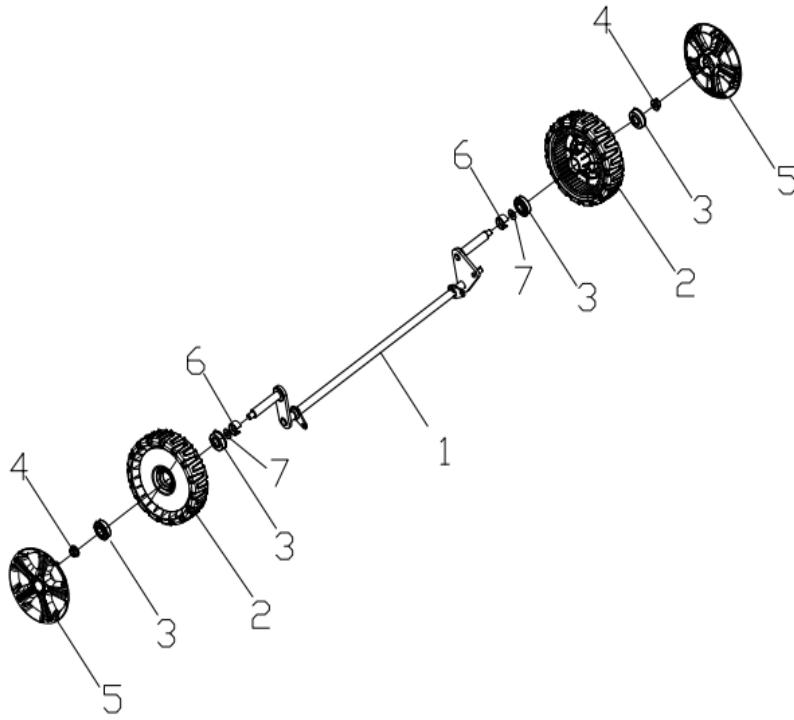

1	20340060130	foam pipe	1
2	70540083830	stop lever	1
3	70550070130	Self-propelled Lever	1
4	70500550031	upper handrail	1
5	70230090000	Rope Guide	1
6	60130020000	Cap nut	1
7	70050120000	Brake Cable Assy plate	1
8	60060590000	Bolt	2
9	60150080000	Self-locking nut	2
10	20030030000	Plastic stopper	1
11	70810050000	brake cable	1
12	70780080000	selfpropelled cable	1
13	20580020830	quick fix knob	2
14	60250080000	Pin	2
15	70220020000	Quick Fix Handle	2
16	70050180000	lock for fast fix handle	2
17	60190140000	flat washer	4
18	20720010830	lock nut	2
19	60140080000	Hexagon nut	4
20	70520210031	lower handrail	1
21	20240010000	fastener	1
22	60060420000	Hexagon head bolts	2
23	60040090000	Half round head square neck boltsbolts	2
24	60150020000	Hex lock nut	2
25	20040050830	triangle knob	2

1	70840150000	front drive assy.	1
2	20880300000	wheel assy.	2
3	60010110000	wheel punch bearing	4
4	60150090000	Self-locking nut	2
5	20620200830	outer cover of hub	2
6	20140010000	front bracket fastener	2
7	60190080000	flat washer	2

1	70850570000	rear drive assy.	1
	20270010130	height adjustment ball	1
2	70860330000	petrol engine	1
3	70600110000	bush	2
4	60020010000	bearing	2
5	20430140000	rear wheel axle sleeve	2
6	20610060000	inner cover of hub	2
7	60240060000	spring washer	6
8	21070030000	selfpropelled ratchet washer	2
9	70300170000	Ratchet Wheel L	1
10	70300180000	Ratchet Wheel R	1
11	60290080000	bratchet pin	2
12	20880330000	wheel assy.	2
13	60010110000	wheel punch bearing	4
14	60150090000	Self-locking nut	2
15	20620230830	outer cover of hub	2
16	60410140000	selfpropelled spring	1
17	60320060000	v belt	1