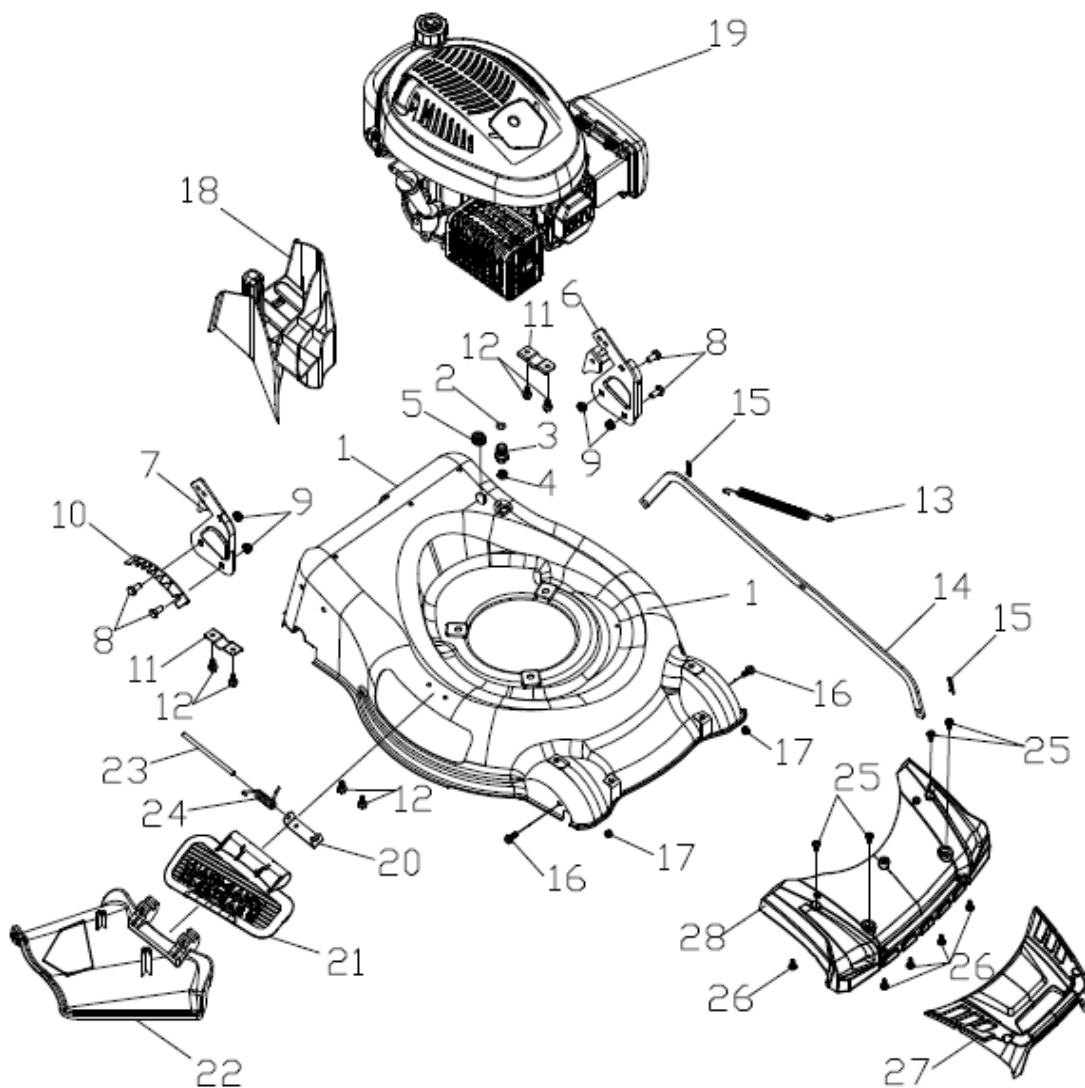

1	20340060130	foam pipe	1
2	70540083830	stop lever	1
3	70550070130	Self-propelled Lever	1
4	70500550031	upper handrail	1
5	70230090000	Rope Guide	1
6	60130020000	Cap nut	1
7	70050120000	Brake Cable Assy plate	1
8	60060590000	Bolt	2
9	60150080000	Self-locking nut	2
10	20030030000	Plastic stopper	1
11	70810050000	brake cable	1
12	70780080000	selfpropelled cable	1
13	20580020830	quick fix knob	2
14	60250080000	Pin	2
15	70220020000	Quick Fix Handle	2
16	70050180000	lock for fast fix handle	2
17	60190140000	flat washer	4
18	20720010830	lock nut	2
19	60140080000	Hexagon nut	4
20	70520210031	lower handrail	1
21	20240010000	fastener	1
22	60060420000	Hexagon head bolts	2
23	60040090000	Half round head square neck boltsbolts	2
24	60150020000	Hex lock nut	2
25	20040050830	triangle knob	2

1	70850570000	rear drive assy.	1
	20270010130	height adjustment ball	1
2	70860330000	petrol engine	1
3	70600110000	bush	2
4	60020010000	bearing	2
5	20430140000	rear wheel axle sleeve	2
6	20610060000	inner cover of hub	2
7	60240060000	spring washer	6
8	21070030000	selfpropelled ratchet washer	2
9	70300170000	Ratchet Wheel L	1
10	70300180000	Ratchet Wheel R	1
11	60290080000	bratchet pin	2
12	20880330000	wheel assy.	2
13	60010110000	wheel punch bearing	4
14	60150090000	Self-locking nut	2
15	20620230830	outer cover of hub	2
16	60410140000	selfpropelled spring	1
17	60320060000	v belt	1