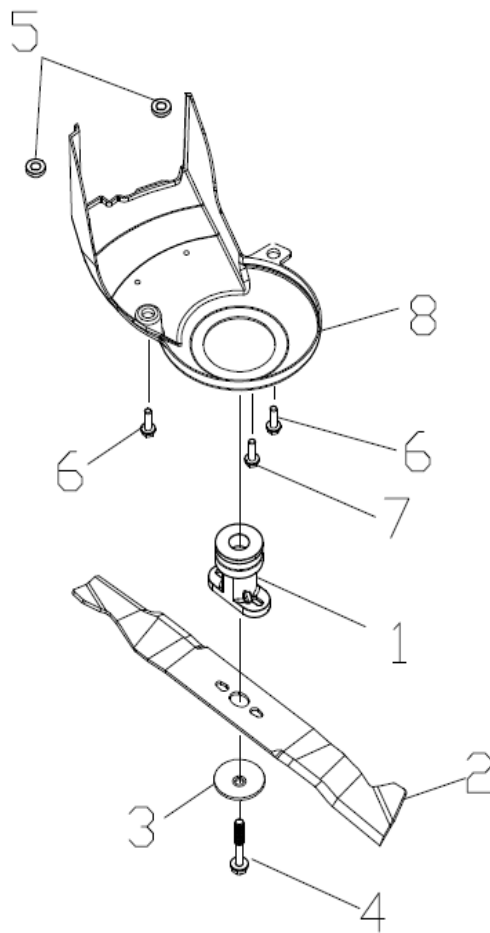

1	70140320000	Blade Adapter Assy	1
2	70130360000	blade	1
3	60200240000	blade washer	1
4	60100030000	Inch hex flange bolts	1
5	70150240000	Chassis bushing	2
6	60170490000	Hexagon head self tapping screws	2
7	60170010000	Hexagon China Division Head self tapping screws	1
8	20660110000	belt cover	1