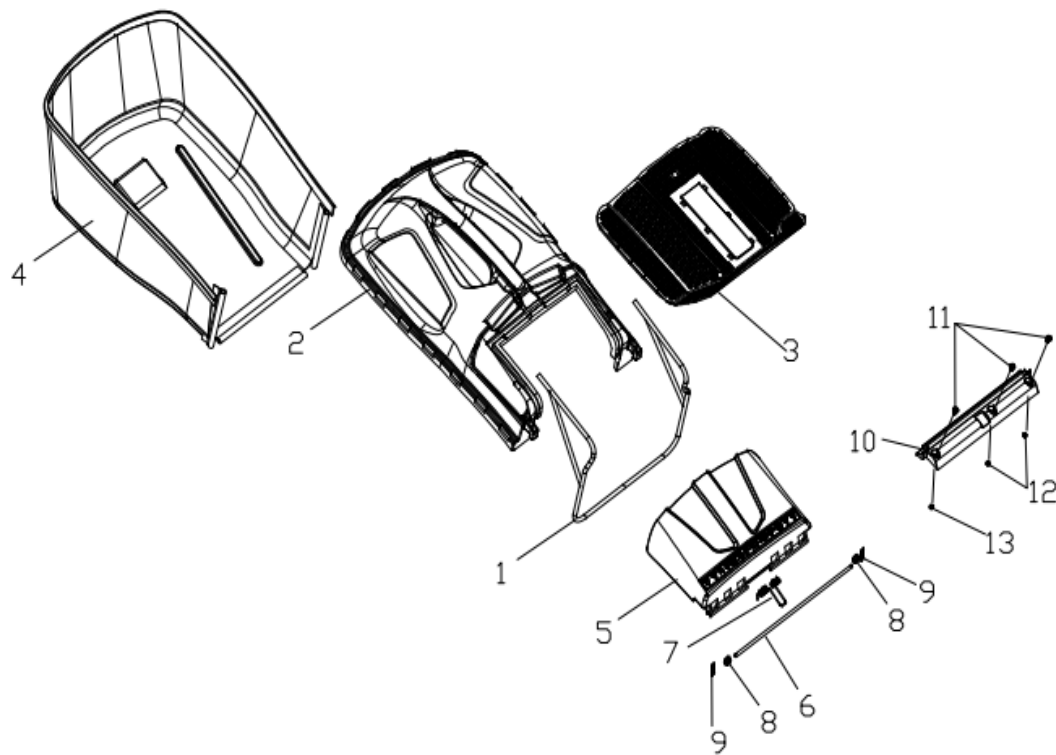

70010070000	fabric metal frame	1
20080060000	top of grass box	1
21010010830	filter net of grass bag	1
20050080034	fabric grass bag	1
20380060000	rear discharge cover	1
70030050000	Shaft for rear discharge cover	1
60380240000	cover spring	1
60220010000	lock washer	2
60300030000	R type pin	2
20750090000	rear discharge cover dust proof board	1
60060290000	Bolt	3
60150060000	Self-locking nut	2
60130010000	Cap nut	1