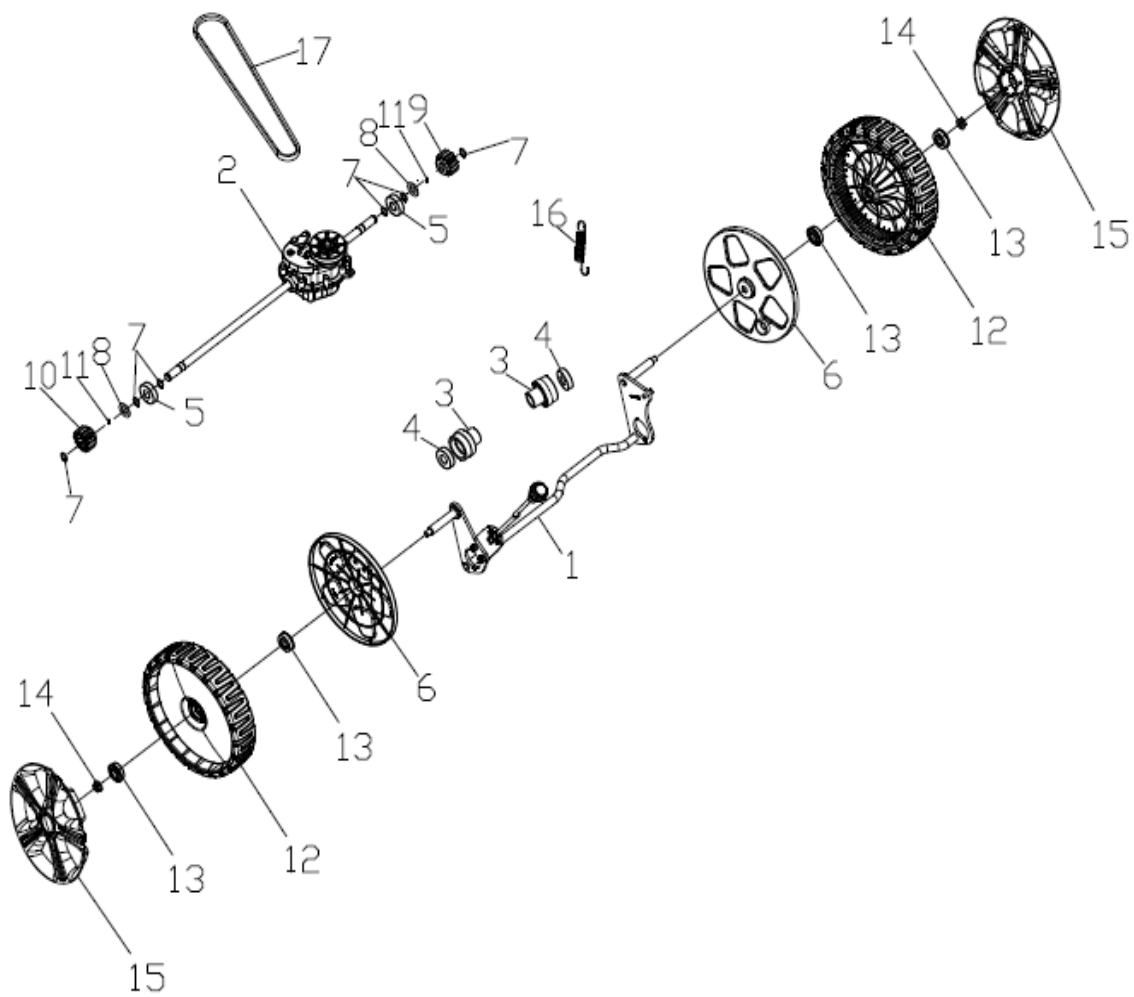

1	20340060130	foam pipe	1
2	70540083830	stop lever	1
3	70550070130	Self-propelled Lever	1
4	70500550031	upper handrail	1
5	70230090000	Rope Guide	1
6	60130020000	Cap nut	1
7	70050120000	Brake Cable Assy plate	1
8	60060590000	Bolt	2
9	60150080000	Self-locking nut	2
10	20030030000	Plastic stopper	1
11	70810050000	brake cable	1
12	70780080000	selfpropelled cable	1
13	20580020830	quick fix knob	2
14	60250080000	Pin	2
15	70220020000	Quick Fix Handle	2
16	70050180000	lock for fast fix handle	2
17	60190140000	flat washer	4
18	20720010830	lock nut	2
19	60140080000	Hexagon nut	4
20	70520210031	lower handrail	1
21	20240010000	fastener	1
22	60060420000	Hexagon head bolts	2
23	60040090000	Half round head square neck boltsbolts	2
24	60150020000	Hex lock nut	2
25	20040050830	triangle knob	2

1	70840150000	front drive assy.	1
2	20880300000	wheel assy.	2
3	60010110000	wheel punch bearing	4
4	60150090000	Self-locking nut	2
5	20620200830	outer cover of hub	2
6	20140010000	front bracket fastener	2
7	60190080000	flat washer	2

1	70850570000	rear drive assy.	1
	20270010130	height adjustment ball	1
2	70860330000	petrol engine	1
3	70600110000	bush	2
4	60020010000	bearing	2
5	20430140000	rear wheel axle sleeve	2
6	20610060000	inner cover of hub	2
7	60240060000	spring washer	6
8	21070030000	selfpropelled ratchet washer	2
9	70300170000	Ratchet Wheel L	1
10	70300180000	Ratchet Wheel R	1
11	60290080000	bratchet pin	2
12	20880330000	wheel assy.	2
13	60010110000	wheel punch bearing	4
14	60150090000	Self-locking nut	2
15	20620230830	outer cover of hub	2
16	60410140000	selfpropelled spring	1
17	60320060000	v belt	1