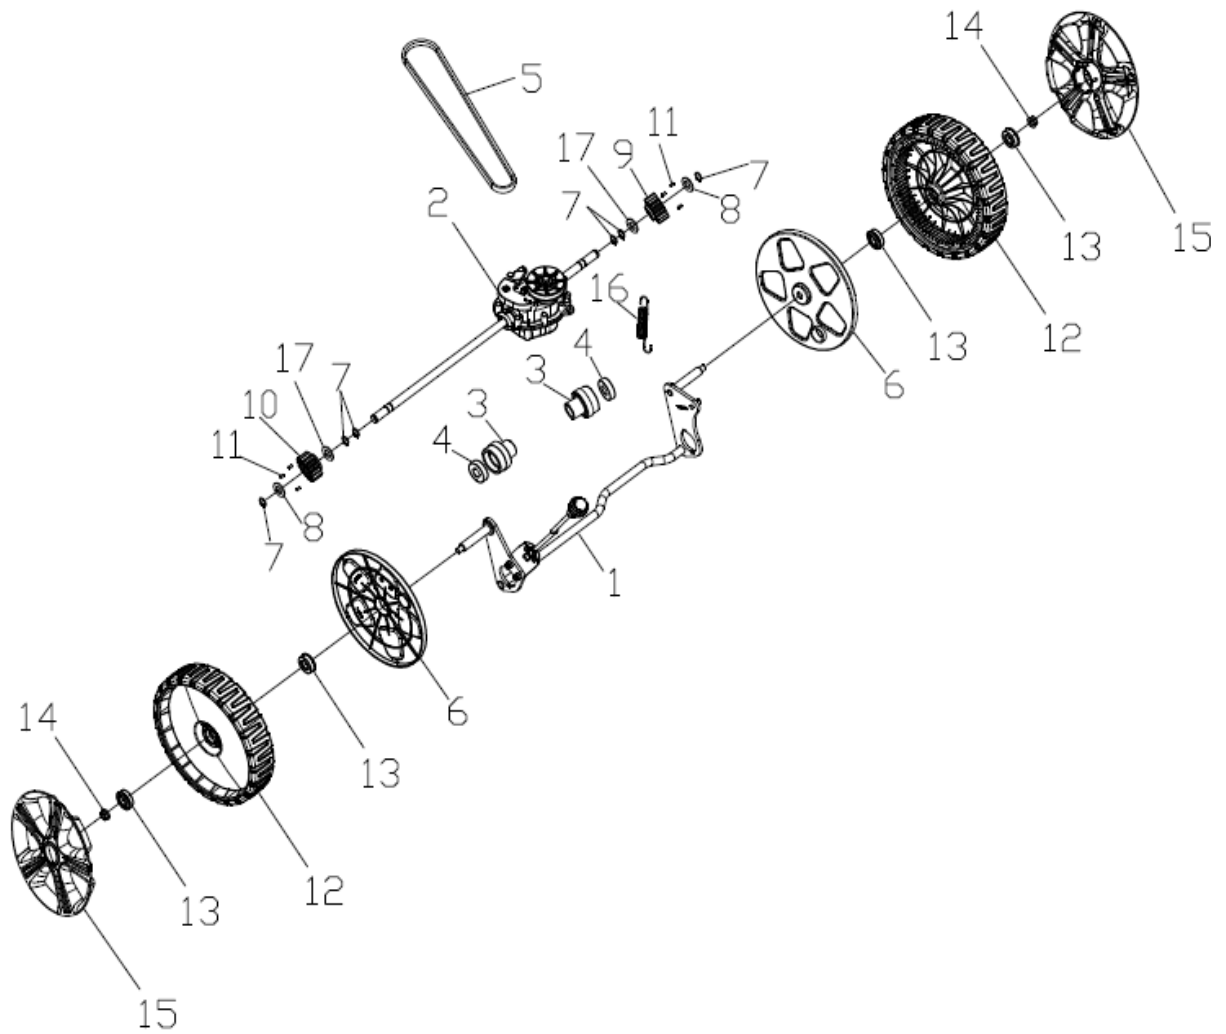

RPM5135 (model. č. PM12B1401009B)

Part No.	Material Code	Discription in English	Qty
1	20340060000	foam pipe	1
2	70540083000	stop lever	1
3	70550073000	Self-propelled Lever	1
4	70500550130	upper handrail	1
5	70230090000	Rope Guide	1
6	60130020000	Cap nut	1
7	70050120000	Brake Cable Assy plate	1
8	60060590000	Bolt	2
9	60150080000	Self-locking nut	2
10	20030030130	Plastic stopperPlastic stopper	1
11	70810050000	brake cable	1
12	70780080000	selfpropelled cable	1
13	20580020000	quick fix knob	2
14	60250080000	Pin	2
15	70220020000	Quick Fix Handle	2
16	20030020000	lock for fast fix handle	2
17	60190140000	flat washer	4
18	20720010000	lock nut	2
19	60140080000	Hexagon nut	4
20	70520210130	lower handrail	1
21	20240010000	fastener	1
22	60060420000	Hexagon head bolts	2
23	60040090000	Half round head square neck bolts	2
24	60150020000	Hex lock nut	2
25	20040050000	triangle knob	2

25	60170290000	Phillips flat head self tapping screw	4
26	60170300000	Phillips flat head self tapping screw	5
27	20200240000	front mask	1
28	20200250000	front mask	1

Part No.	Material Code	Discription in English	Qty
1	70840150000	front drive assy.	1
2	20880301000	wheel assy.	2
3	60010110000	wheel punch bearing	4
4	60150090000	Self-locking nut	2
5	20620200000	outer cover of hub	2
6	20140010000	front bracket fastener	2
7	60200030000	flat washer	2

Part No.	Material Code	Discription in English	Qty
1	70850570000	rear drive assy.	1
	20270010000	height adjustment ball	1
2	70860310000	selfpropelled assy.	1
3	70600110000	bushbush	2
4	60020010000	bearing	2
5	60320060000	v belt	1
6	20610060000	inner cover of hub	2
7	60240060000	spring washer	6
8	21070040000	selfpropelled ratchet washer	2
9	70300060000	Ratchet Wheel LRatchet Wheel L	1
10	70300100000	Ratchet Wheel R	1
11	60290050000	bratchet pin	6
12	20880331000	wheel assy.	2
13	60010110000	wheel punch bearing	4
14	60150090000	Self-locking nut	2
15	20620100000	outer cover of hub	2
16	60410560000	selfpropelled spring	1
17	60190080000	flat washer	2