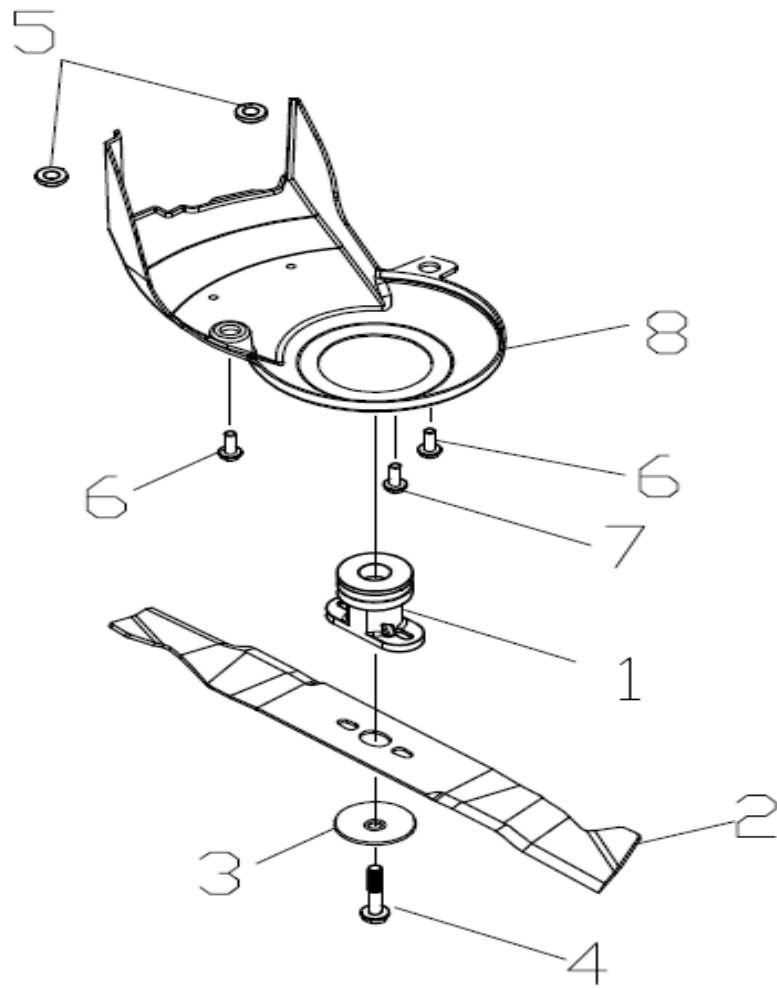

Part No.	Material Code	Discription in English	Qty
1	7014040000	Blade Adapter Assy	1
2	70130360000	blade	1
3	60200240000	blade washer	1
4	60100030000	Inch hex flange bolts	1
5	70150240000	Chassis bushing	2
6	60060180000	Hex flange bolts	2
7	60060390000	Hex flange bolts	1
8	20660110000	belt cover	1