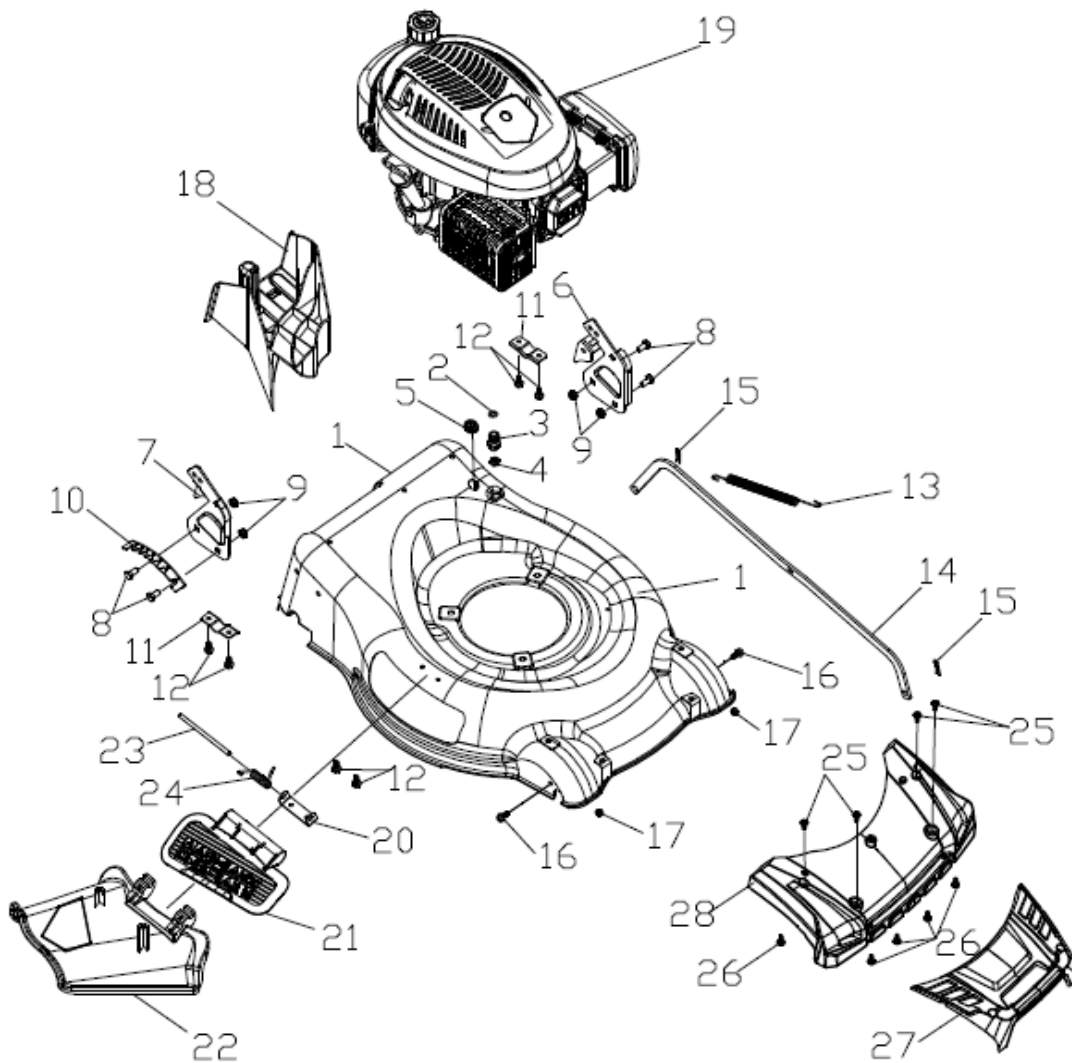

RPM5135 (model. č. PM12B1401009B)

Part No.	Material Code	Discription in English	Qty
1	20340060000	foam pipe	1
2	70540083000	stop lever	1
3	70550073000	Self-propelled Lever	1
4	70500550130	upper handrail	1
5	70230090000	Rope Guide	1
6	60130020000	Cap nut	1
7	70050120000	Brake Cable Assy plate	1
8	60060590000	Bolt	2
9	60150080000	Self-locking nut	2
10	20030030130	Plastic stopperPlastic stopper	1
11	70810050000	brake cable	1
12	70780080000	selfpropelled cable	1
13	20580020000	quick fix knob	2
14	60250080000	Pin	2
15	70220020000	Quick Fix Handle	2
16	20030020000	lock for fast fix handle	2
17	60190140000	flat washer	4
18	20720010000	lock nut	2
19	60140080000	Hexagon nut	4
20	70520210130	lower handrail	1
21	20240010000	fastener	1
22	60060420000	Hexagon head bolts	2
23	60040090000	Half round head square neck bolts	2
24	60150020000	Hex lock nut	2
25	20040050000	triangle knob	2

25	60170290000	Phillips flat head self tapping screw	4
26	60170300000	Phillips flat head self tapping screw	5
27	20200240000	front mask	1
28	20200250000	front mask	1

Part No.	Material Code	Discription in English	Qty
1	70840150000	front drive assy.	1
2	20880301000	wheel assy.	2
3	60010110000	wheel punch bearing	4
4	60150090000	Self-locking nut	2
5	20620200000	outer cover of hub	2
6	20140010000	front bracket fastener	2
7	60200030000	flat washer	2

Part No.	Material Code	Discription in English	Qty
1	70850570000	rear drive assy.	1
	20270010000	height adjustment ball	1
2	70860310000	selfpropelled assy.	1
3	70600110000	bushbush	2
4	60020010000	bearing	2
5	60320060000	v belt	1
6	20610060000	inner cover of hub	2
7	60240060000	spring washer	6
8	21070040000	selfpropelled ratchet washer	2
9	70300060000	Ratchet Wheel LRatchet Wheel L	1
10	70300100000	Ratchet Wheel R	1
11	60290050000	bratchet pin	6
12	20880331000	wheel assy.	2
13	60010110000	wheel punch bearing	4
14	60150090000	Self-locking nut	2
15	20620100000	outer cover of hub	2
16	60410560000	selfpropelled spring	1
17	60190080000	flat washer	2