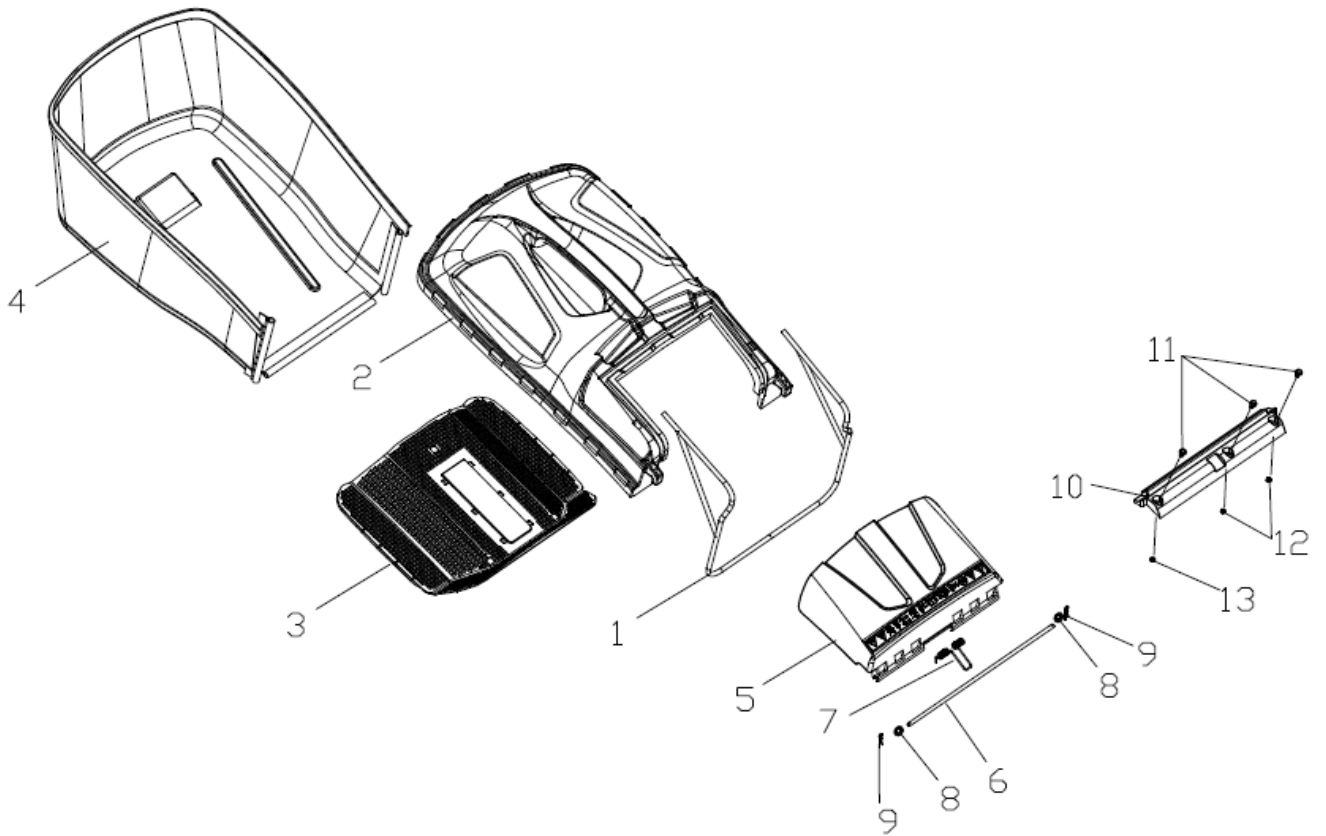

Part No.	Material Code	Discription in English	Qty
1	70740920000	deck welding assy.	1
2	60370020000	"O" ring	1
3	20460010000	inlet	1
4	60160010000	Pipe connector nut	1
5	20590020000	cablе stopper	1
6	70070120000	left handle bracket	1
7	70070060000	left handle bracket	1
8	60060420000	Hexagon head bolts	4
9	60150020000	Hex lock nut	4
10	70250060000	height adjustment board	1
11	70290200000	rear drive bracket	2
12	60170400000	Hex tapping screws	6
13	60410080000	Pull Spring for Pull Rod	1
14	70180180000	Height Adjustment Pull Rod	1
15	60300030000	R type pin	2
16	60060660000	Bolt	2
17	60150080000	Self-locking nut	2
18	20160090000	mulching plug	1
19	19960120000	petrol engine	1
20	70060060000	Bracket plate for defelctor	1
21	20120010000	mulching board	1
22	20110080000	side discharge cover	1
23	70030070000	Mulch Shaft	1
24	60390010000	mulch board spring	1

25	60170290000	Phillips flat head self tapping screw	4
26	60170300000	Phillips flat head self tapping screw	5
27	20200240000	front mask	1
28	20200250000	front mask	1

Part No.	Material Code	Discription in English	Qty
1	70840150000	front drive assy.	1
2	20880301000	wheel assy.	2
3	60010110000	wheel punch bearing	4
4	60150090000	Self-locking nut	2
5	20620200000	outer cover of hub	2
6	20140010000	front bracket fastener	2
7	60200030000	flat washer	2

Part No.	Material Code	Discription in English	Qty
1	70850570000	rear drive assy.	1
	20270010000	height adjustment ball	1
2	70860310000	selfpropelled assy.	1
3	70600110000	bushbush	2
4	60020010000	bearing	2
5	60320060000	v belt	1
6	20610060000	inner cover of hub	2
7	60240060000	spring washer	6
8	21070040000	selfpropelled ratchet washer	2
9	70300060000	Ratchet Wheel LRatchet Wheel L	1
10	70300100000	Ratchet Wheel R	1
11	60290050000	bratchet pin	6
12	20880331000	wheel assy.	2
13	60010110000	wheel punch bearing	4
14	60150090000	Self-locking nut	2
15	20620100000	outer cover of hub	2
16	60410560000	selfpropelled spring	1
17	60190080000	flat washer	2