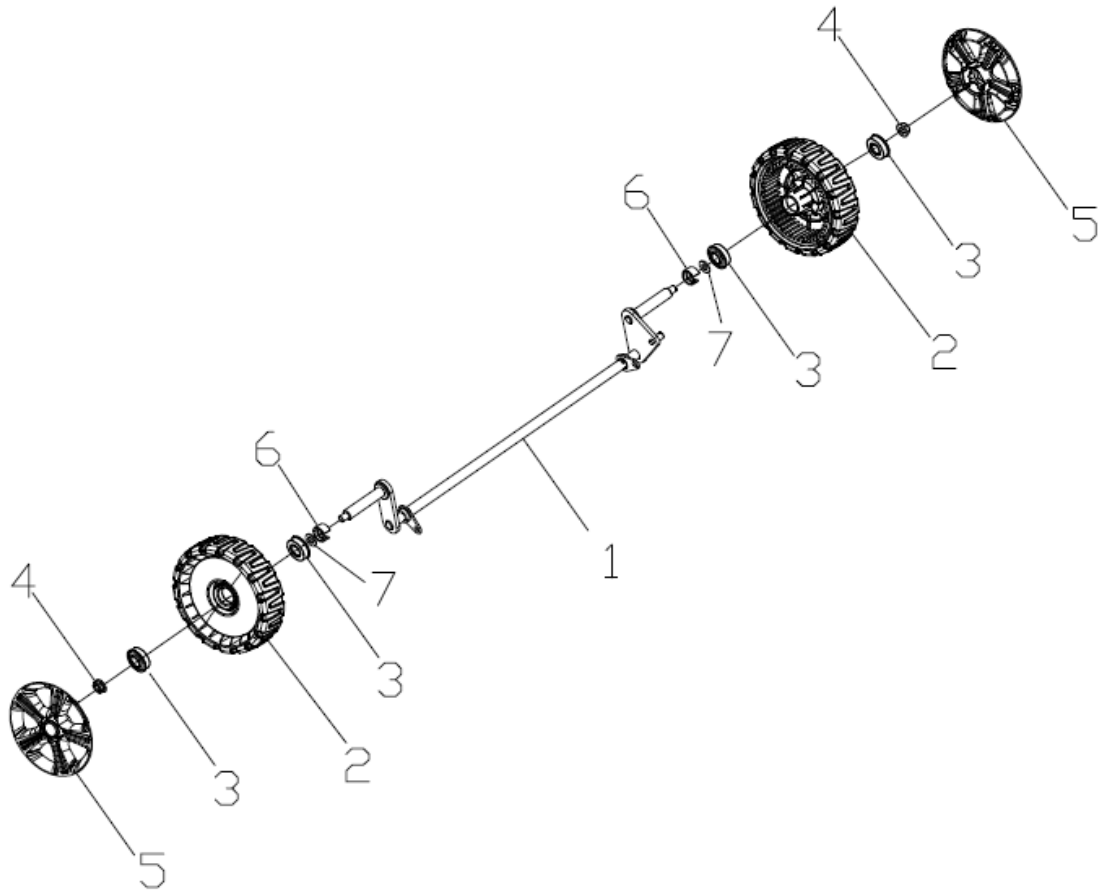

RPM5135 (model. č. PM12B1401009B)

Part No.	Material Code	Discription in English	Qty
1	20340060000	foam pipe	1
2	70540083000	stop lever	1
3	70550073000	Self-propelled Lever	1
4	70500550130	upper handrail	1
5	70230090000	Rope Guide	1
6	60130020000	Cap nut	1
7	70050120000	Brake Cable Assy plate	1
8	60060590000	Bolt	2
9	60150080000	Self-locking nut	2
10	20030030130	Plastic stopperPlastic stopper	1
11	70810050000	brake cable	1
12	70780080000	selfpropelled cable	1
13	20580020000	quick fix knob	2
14	60250080000	Pin	2
15	70220020000	Quick Fix Handle	2
16	20030020000	lock for fast fix handle	2
17	60190140000	flat washer	4
18	20720010000	lock nut	2
19	60140080000	Hexagon nut	4
20	70520210130	lower handrail	1
21	20240010000	fastener	1
22	60060420000	Hexagon head bolts	2
23	60040090000	Half round head square neck bolts	2
24	60150020000	Hex lock nut	2
25	20040050000	triangle knob	2

25	60170290000	Phillips flat head self tapping screw	4
26	60170300000	Phillips flat head self tapping screw	5
27	20200240000	front mask	1
28	20200250000	front mask	1

Part No.	Material Code	Discription in English	Qty
1	70840150000	front drive assy.	1
2	20880301000	wheel assy.	2
3	60010110000	wheel punch bearing	4
4	60150090000	Self-locking nut	2
5	20620200000	outer cover of hub	2
6	20140010000	front bracket fastener	2
7	60200030000	flat washer	2

Part No.	Material Code	Discription in English	Qty
1	70850570000	rear drive assy.	1
	20270010000	height adjustment ball	1
2	70860310000	selfpropelled assy.	1
3	70600110000	bushbush	2
4	60020010000	bearing	2
5	60320060000	v belt	1
6	20610060000	inner cover of hub	2
7	60240060000	spring washer	6
8	21070040000	selfpropelled ratchet washer	2
9	70300060000	Ratchet Wheel LRatchet Wheel L	1
10	70300100000	Ratchet Wheel R	1
11	60290050000	bratchet pin	6
12	20880331000	wheel assy.	2
13	60010110000	wheel punch bearing	4
14	60150090000	Self-locking nut	2
15	20620100000	outer cover of hub	2
16	60410560000	selfpropelled spring	1
17	60190080000	flat washer	2