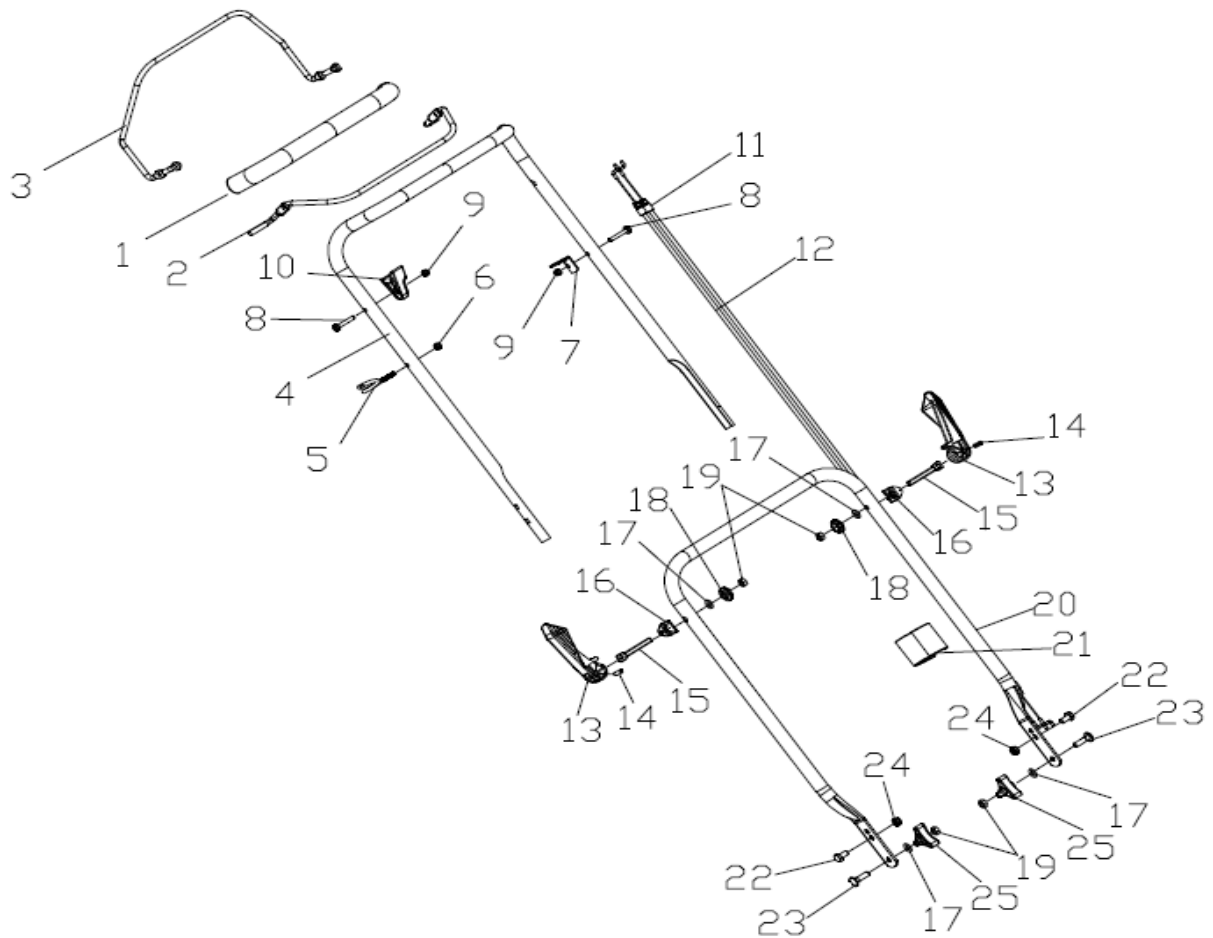

RPM5135 (model. č. PM12B1401009B)

Part No.	Material Code	Discription in English	Qty
1	20340060000	foam pipe	1
2	70540083000	stop lever	1
3	70550073000	Self-propelled Lever	1
4	70500550130	upper handrail	1
5	70230090000	Rope Guide	1
6	60130020000	Cap nut	1
7	70050120000	Brake Cable Assy plate	1
8	60060590000	Bolt	2
9	60150080000	Self-locking nut	2
10	20030030130	Plastic stopperPlastic stopper	1
11	70810050000	brake cable	1
12	70780080000	selfpropelled cable	1
13	20580020000	quick fix knob	2
14	60250080000	Pin	2
15	70220020000	Quick Fix Handle	2
16	20030020000	lock for fast fix handle	2
17	60190140000	flat washer	4
18	20720010000	lock nut	2
19	60140080000	Hexagon nut	4
20	70520210130	lower handrail	1
21	20240010000	fastener	1
22	60060420000	Hexagon head bolts	2
23	60040090000	Half round head square neck bolts	2
24	60150020000	Hex lock nut	2
25	20040050000	triangle knob	2

25	60170290000	Phillips flat head self tapping screw	4
26	60170300000	Phillips flat head self tapping screw	5
27	20200240000	front mask	1
28	20200250000	front mask	1

Part No.	Material Code	Discription in English	Qty
1	70840150000	front drive assy.	1
2	20880301000	wheel assy.	2
3	60010110000	wheel punch bearing	4
4	60150090000	Self-locking nut	2
5	20620200000	outer cover of hub	2
6	20140010000	front bracket fastener	2
7	60200030000	flat washer	2

Part No.	Material Code	Discription in English	Qty
1	70850570000	rear drive assy.	1
	20270010000	height adjustment ball	1
2	70860310000	selfpropelled assy.	1
3	70600110000	bushbush	2
4	60020010000	bearing	2
5	60320060000	v belt	1
6	20610060000	inner cover of hub	2
7	60240060000	spring washer	6
8	21070040000	selfpropelled ratchet washer	2
9	70300060000	Ratchet Wheel LRatchet Wheel L	1
10	70300100000	Ratchet Wheel R	1
11	60290050000	bratchet pin	6
12	20880331000	wheel assy.	2
13	60010110000	wheel punch bearing	4
14	60150090000	Self-locking nut	2
15	20620100000	outer cover of hub	2
16	60410560000	selfpropelled spring	1
17	60190080000	flat washer	2