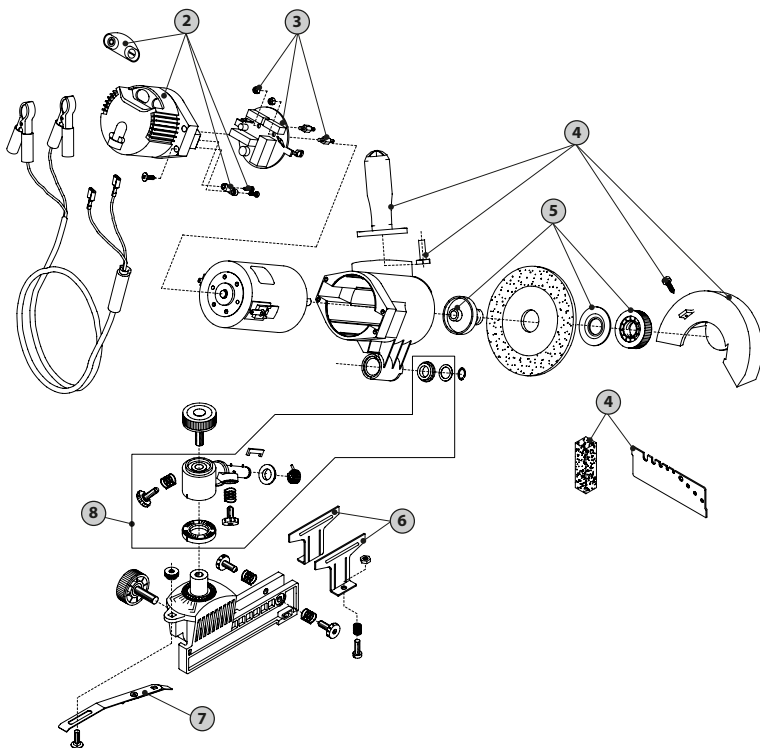

# BABY Jolly

## electric chain grinder 12 V

### ► SPARE PARTS

P/N	DESCRIPTION	ORDER MULTIPLES OF:
2 1195064	Cover and secure the cable	1 pc
3 1195104	12V electric cardboard	1 pc
4 K00200358	Equipment kit	1 pc
5 1190046	Aluminium arbor retrofit kit	1 pc
6 1147075	Jaw	1 pc
7 1195060	Chain stop pawl	1 pc
8 1195015	Complete head kit	1 pc