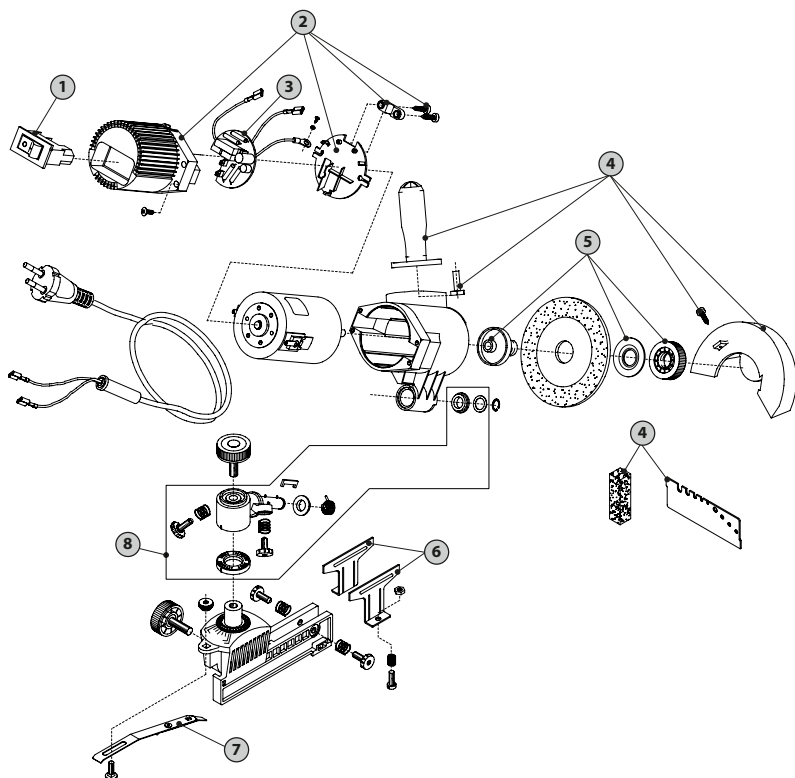

# BABY Jolly

## electric chain grinder 120 V - 230 V

### ► SPARE PARTS

P/N	DESCRIPTION	ORDER MULTIPLES OF:
1	<b>K00200157</b> 230V switch	1 pc
	<b>K00500048</b> 120V switch	1 pc
2	<b>1190128</b> Cover and holding plate kit	1 pc
3	<b>1190107</b> 120V / 230V electric cardboard	1 pc
4	<b>K00200358</b> Equipment kit	1 pc
5	<b>1190046</b> Aluminium arbor retrofit kit	1 pc
6	<b>1147075</b> Jaw	1 pc
7	<b>1195060</b> Chain stop pawl	1 pc
8	<b>1195015</b> Complete head kit	1 pc