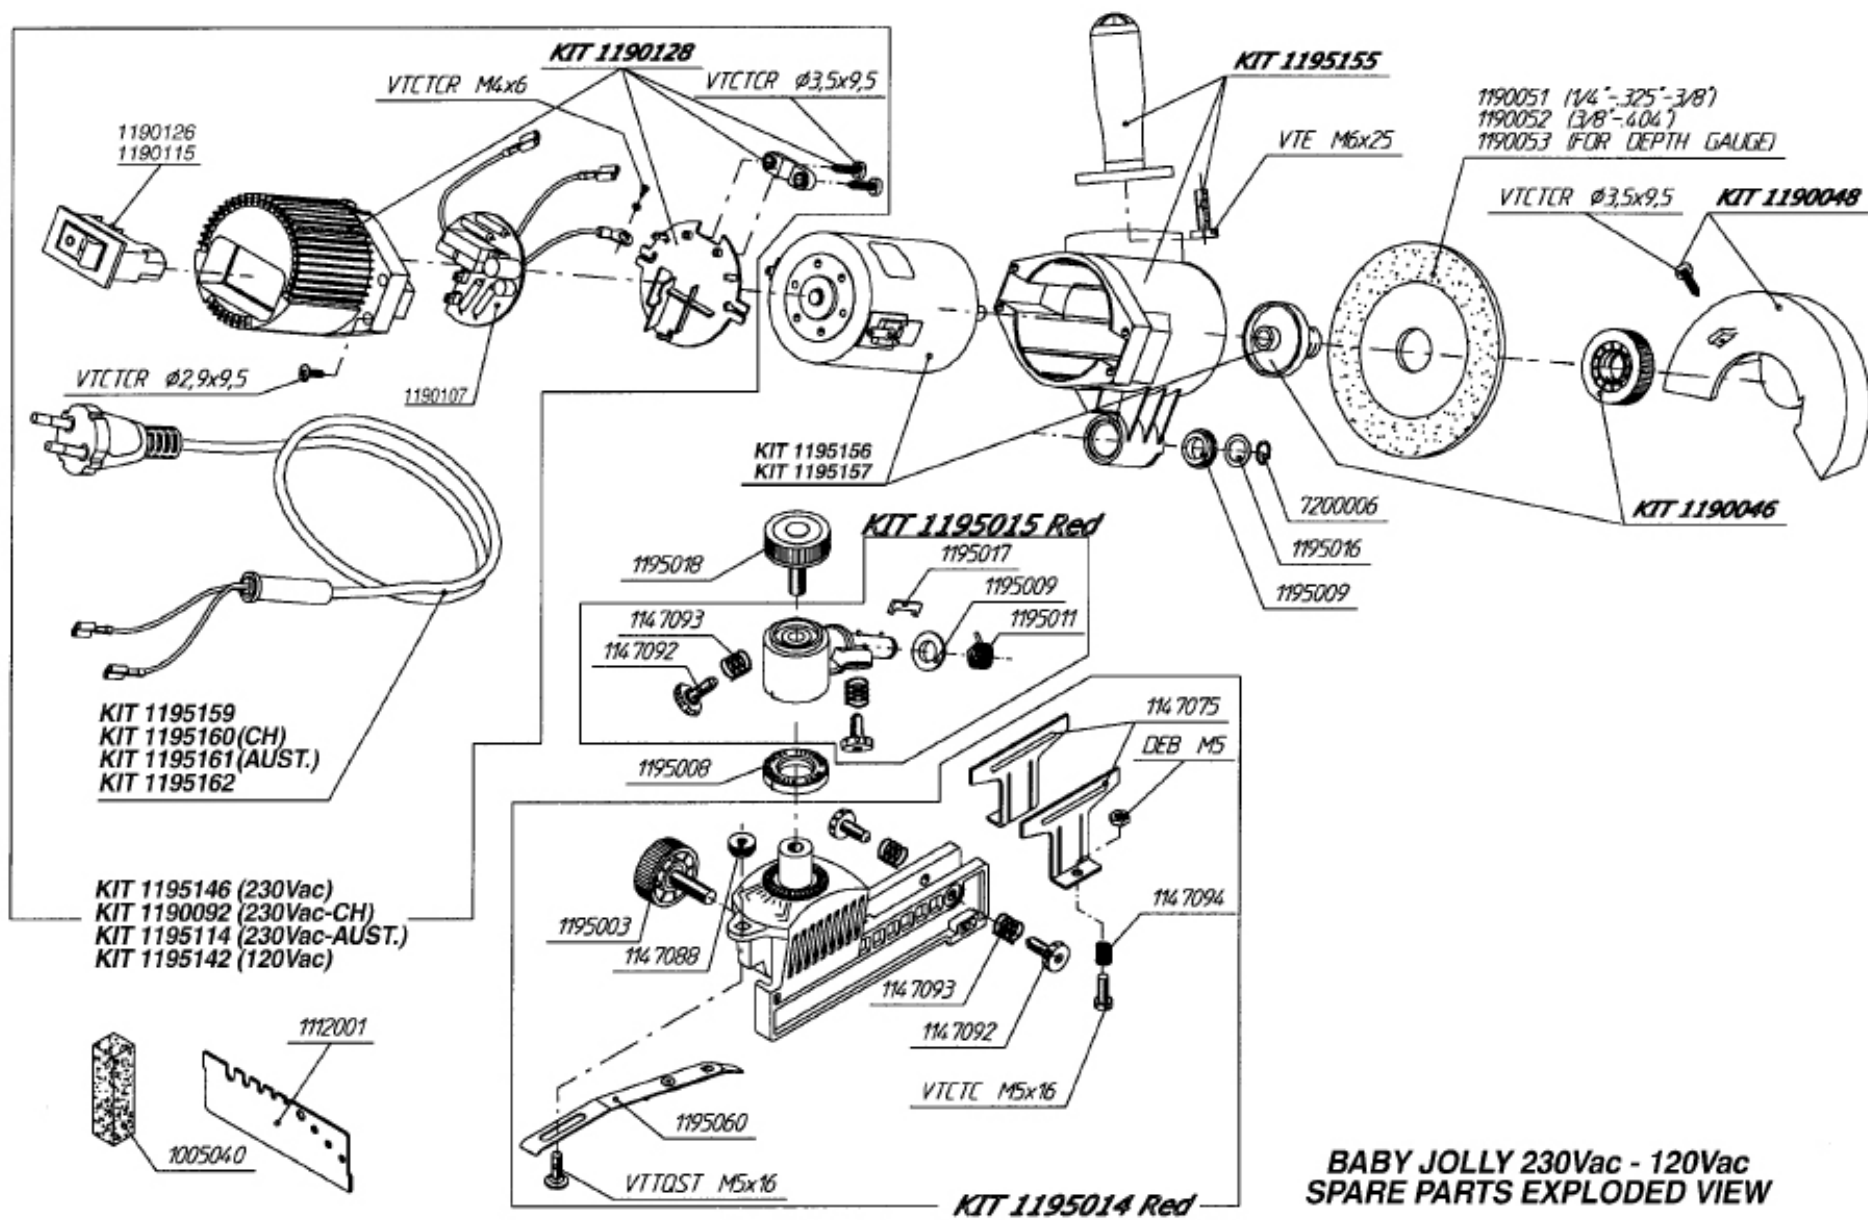

**BABY JOLLY 12Vdc  
SPARE PARTS EXPLODED VIEW**

**KIT 1195014 Red**

**BABY JOLLY 230Vac - 120Vac  
 SPARE PARTS EXPLODED VIEW**

## ELECTRIC CONNECTIONS 12Vdc

## ELECTRIC CONNECTIONS 230Vac-120Vac