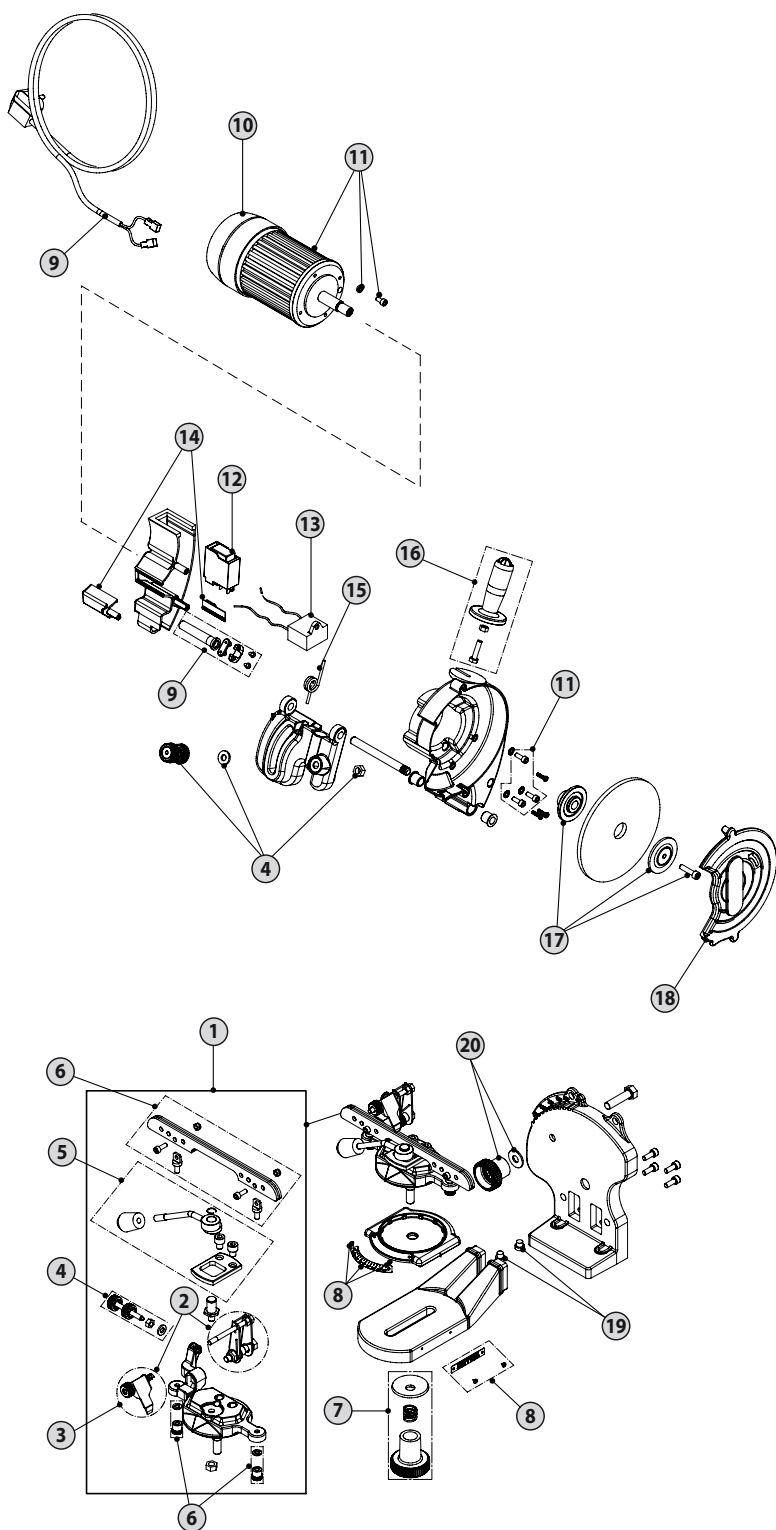

JOLLYEvo

electric chain grinder 120 V - 230 V

► SPARE PARTS

P/N	DESCRIPTION	ORDER MULTIPLES OF:
1	K00200389 Complete vise assembly	1 pc
2	K00200356 Chain hold kit	1 pc
3	K00200193 Chain stop vise assembly	1 pc
4	K00200390 Adjustment knobs kit	1 pc
5	K00200391 Lever vise assembly chain locking	1 pc
6	K00200392 Vise jaws	1 pc
7	K00200393 Vise locking kit	1 pc
8	K00200333 Scales	1 pc
9	K00200394 Cables kit - 230 V	1 pc
	K00200403 Cables kit - 120 V	1 pc
10	K00200409 End motor cap	1 pc
11	K00200395 E-motor - 230 V	1 pc
	K00200402 E-motor - 120 V	1 pc
12	K00200157 Switch - 230 V	1 pc
	K00200404 Switch - 120 V	1 pc
13	K00200396 Capacitor - 230 V	1 pc
	K00200405 Capacitor - 120 V	1 pc
14	K00200397 Led light	1 pc
15	K00200398 Spring arm return	5 pcs
16	K00200147 Handle kit	1 pc
17	K00200355 Motor flange kit	1 pc
18	K00200399 Shield	1 pc
19	K00200408 Caps kit	1 pc
20	K00200410 Arm locking kit	1 pc

PACKAGING:
Nylon Bag