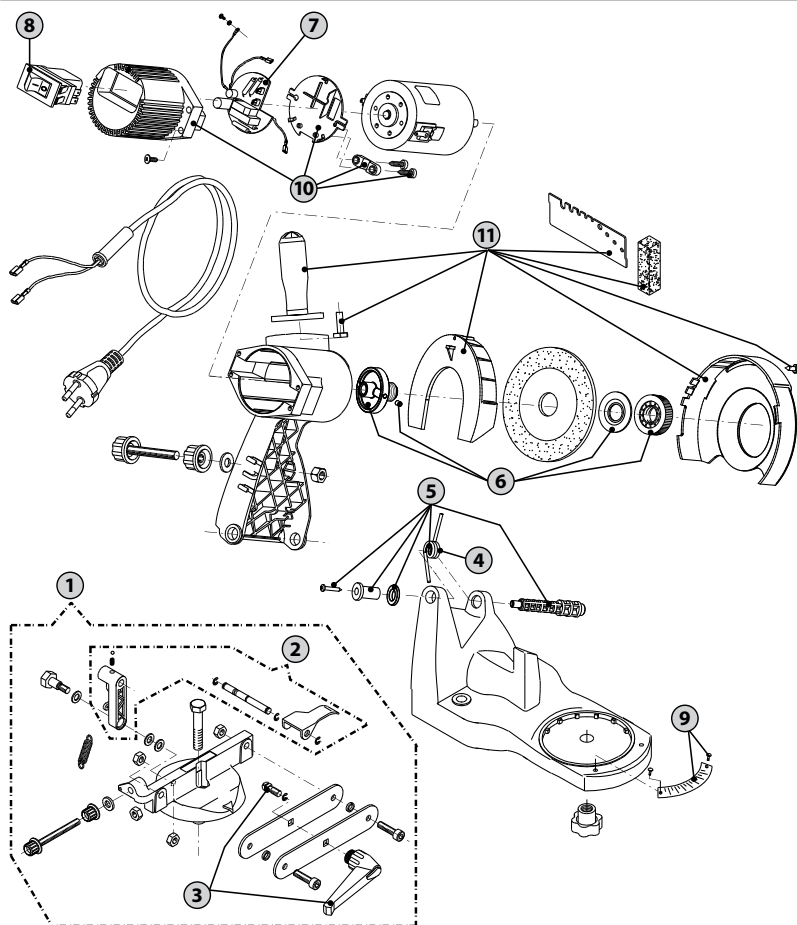

MIDI Jolly

electric chain grinder 120 V - 230 V

► SPARE PARTS

	P/N	DESCRIPTION	ORDER MULTIPLES OF:
1	1190014	Complete vise	1 pc
2	K00200361	Chain stop retrofit kit	1 pc
3	K00200362	Vise position/tension adjustment knob	1 pc
4	1185123	Return spring, grind lever	1 pc
5	K00200304	Spring arm return set	1 pc
6	1190046	Aluminium arbor retrofit kit	1 pc
7	1190107	120V-230V electric cardboard	1 pc
8	K00200157	230V switch	1 pc
9	K00500048	120V switch	1 pc
10	1190050	Vise screws and plate kit	1 pc
11	1190128	Cover and holding plate kit	1 pc
	K00200358	Equipment kit	1 pc

PACKAGING:
Nylon Bag