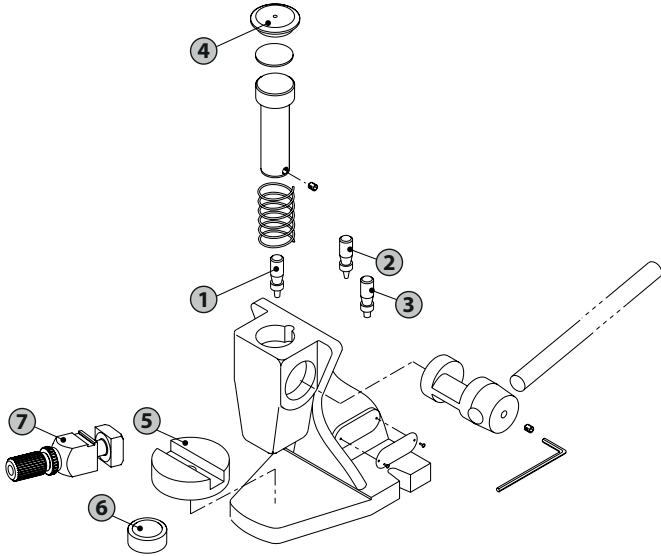

Nudular Cast Iron Chain Breaker

► SPARE PARTS

P/N	DESCRIPTION	ORDER MULTIPLES OF:
1 1020033E	Standard Punch (A)	10 pcs
2 1020189	Punch .043"	10 pcs
3 1020150	Punch 3/4"	5 pcs
4 1020012	Cap	1 pc
5 1020181	Breaker anvil, harv. Nose	5 pcs
6 1020209	Anvil for chain br. 109570	1 pc
7 1020070	Adjustable chain anvil	10 pcs

PACKAGING:
Nylon Bag