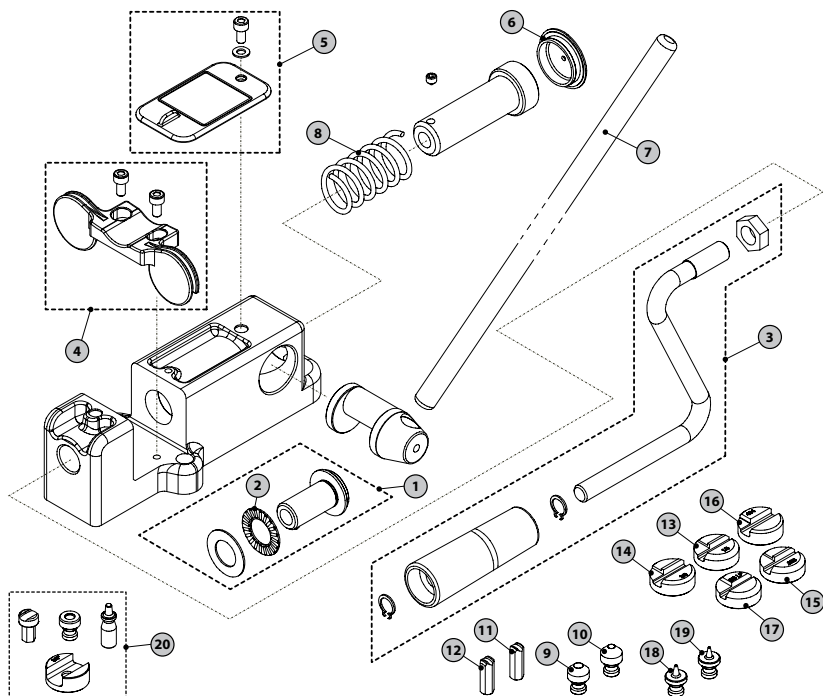

# Chain Repair Master - Chain Repair Master 3/4" rivet spinner & chain breaker

## SPARE PARTS

| P/N | DESCRIPTION                                  | ORDER MULTIPLES OF: |
|-----|--|---------------------|
| 1   | K00500074 Sleeve                             | 1 pc                |
| 2   | 3036017 Thrust bearing                       | 1 pc                |
| 3   | 1025057 Spinner handle with grip             | 1 pc                |
| 4   | K00500087 Chain guide                        | 1 pc                |
| 5   | K00500088 Eye protetor                       | 1 pc                |
| 6   | 1020012 Cap                                  | 1 pc                |
| 7   | K00500089 Handle                             | 1 pc                |
| 8   | 1020011 Spring                               | 1 pc                |
| 9   | K00600024 Pressin tool .404" 3/8"            | 10 pcs              |
| 10  | K00600025 Pressin tool 1/4" .325"            | 10 pcs              |
| 11  | K00600026 Spinner insert A.354 3/8.404-7/16  | 10 pcs              |
| 12  | K00600027 Spinner insert B.1/4 .325 3/8 LH   | 10 pcs              |
| 13  | K00600028 Chain Anvil 1/4"                   | 5 pcs               |
| 14  | K00600029 Chain Anvil 3/8"                   | 5 pcs               |
| 15  | K00600030 Chain Anvil .325"                  | 5 pcs               |
| 16  | K00600031 Chain Anvil .404"                  | 5 pcs               |
| 17  | K00600032 Chain Anvil 3/8" LP                | 5 pcs               |
| 18  | K00600033 Punch 3/8" .404"                   | 10 pcs              |
| 19  | K00600034 Punch 1/4" .325"                   | 10 pcs              |
| 20  | K00112002 Spare parts kit - 3/4" pitch chain | 1 pc                |