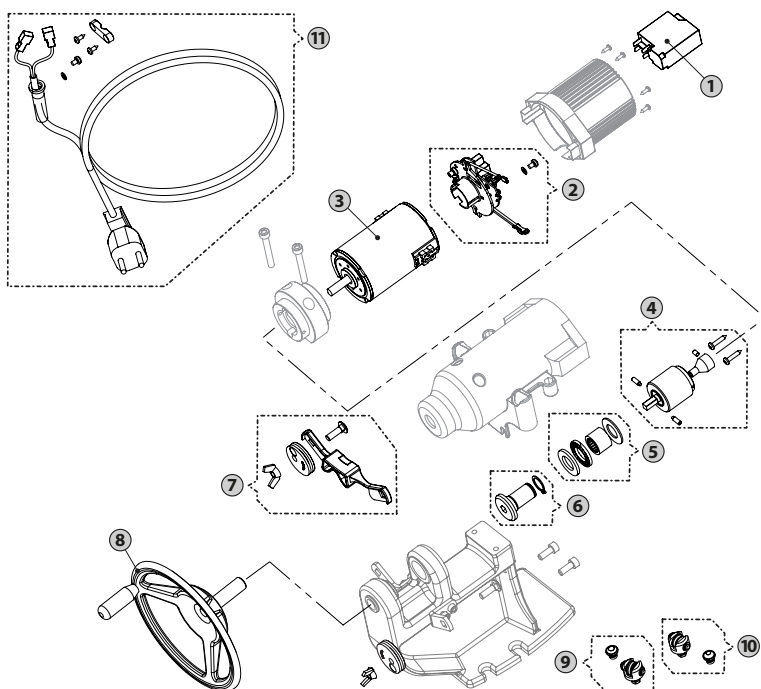

EASYRIVET

electric rivet spinner 120 V - 230 V

► SPARE PARTS

P/N	DESCRIPTION	ORDER MULTIPLES OF:
1	K00500048 Switch 120V~	1 pc
	K00200157 Switch 230V~	1 pc
2	K00500050 120V/230V electric cardboard	1 pc
3	K00500052 E-motor 120V~	1 pc
	K00500051 E-motor 230V~	1 pc
4	K00500044 Planetary gear kit	1 pc
5	K00500053 Bearing kit	1 pc
6	K00500045 Bush kit	1 pc
7	K00500059 Chain guide unit	1 pc
8	K00500058 Handle wheel	1 pc
9	K00500057 Kit spinnroll insert (1/4" - .325")	1 pc
10	K00500056 Kit spinnroll insert (3/8" - .404")	1 pc
11	K00500049 E-Cable kit 120V	1 pc
	K00500046 E-Cable kit 230V	1 pc

PACKAGING:
Nylon Bag